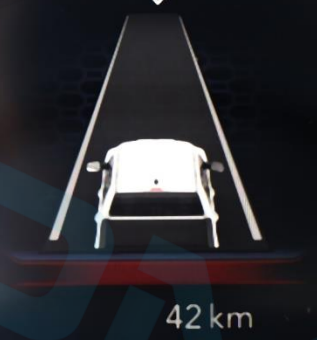

44°C P NW
2. Driver Assist