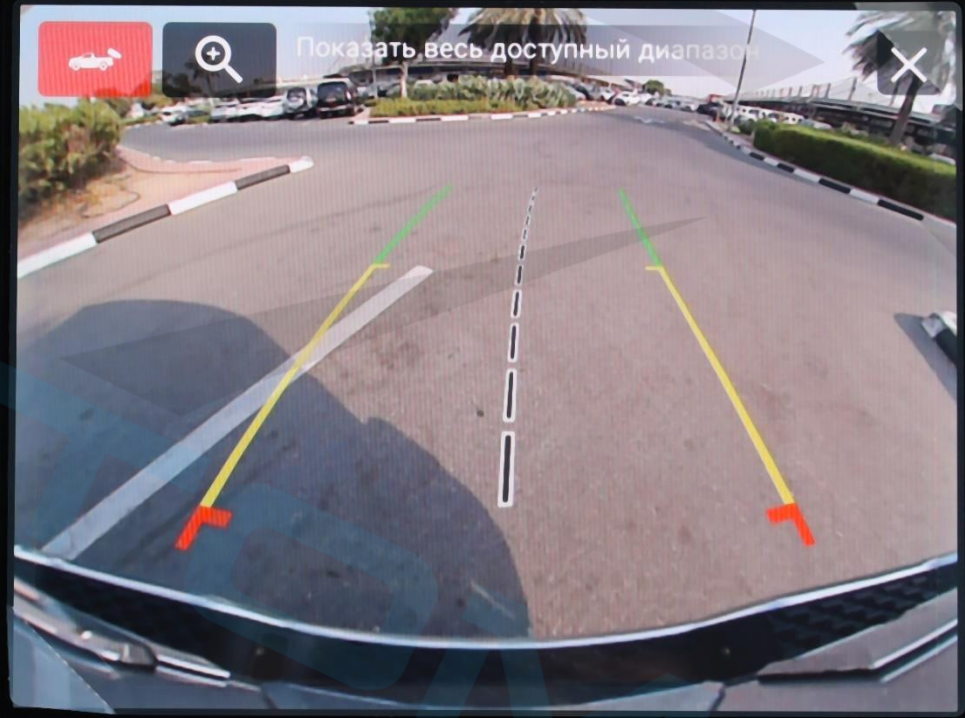

+

GEAR LIMIT

-

This block contains the gear limit control buttons. It features a "+" button above the "GEAR LIMIT" text, and a "-" button below it.

P-RND

RAM

44°C P NW

AutoPark Engaged

HAZARD

OFF

SCREEN OFF

TUNE ENTER SCROLL

PRND

ERAZIM

VOLUME
MUTE

MUTE

OFF

SCREEN OFF

TUNE
ENTER
SCROLL

Navigation and climate control touch-sensitive buttons.

RAM

Устройство
отсутствует

6:44

Управление