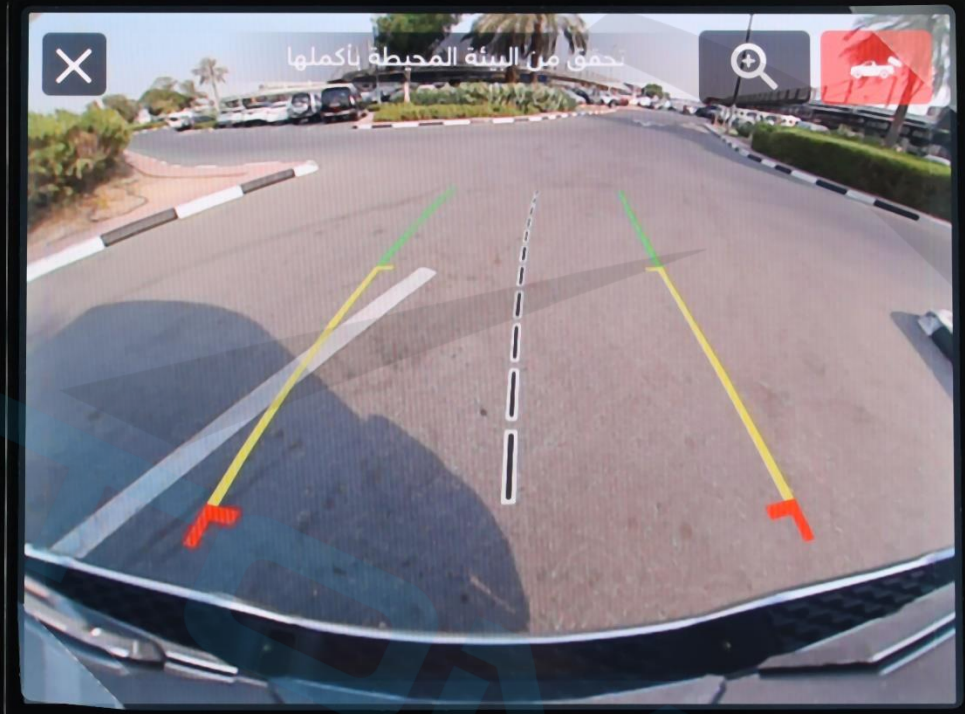

VOLUME

MUTE

OFF

SCREEN OFF

TUNE ENTER SCROLL

Navigation and climate control icons

MUTE

SCREEN OFF