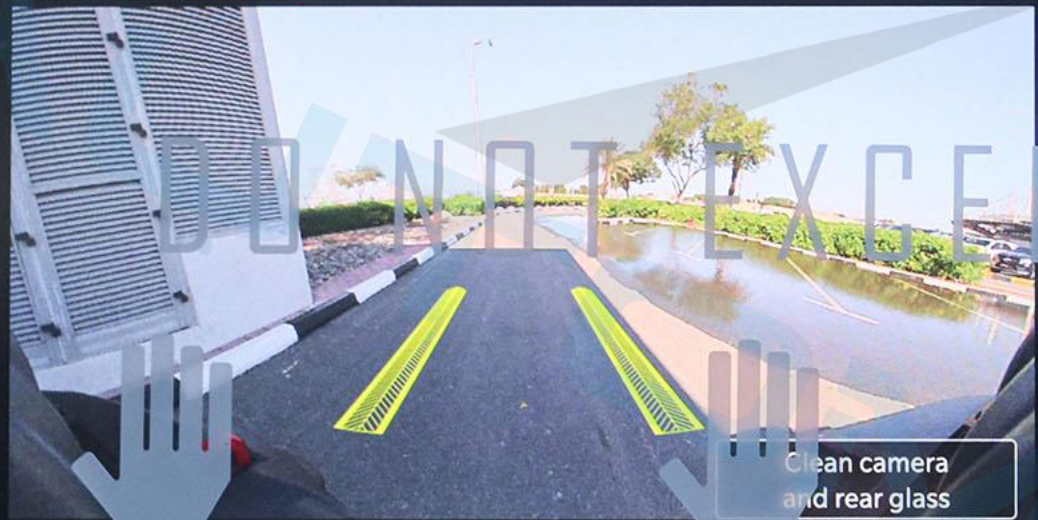

ON OFF

BEAR WIPER

Control stalks for wipers and other functions.

DO NOT PRESS

Clean camera and rear glass

Jeep

DO NOT PRESS

EXCELED Jeep