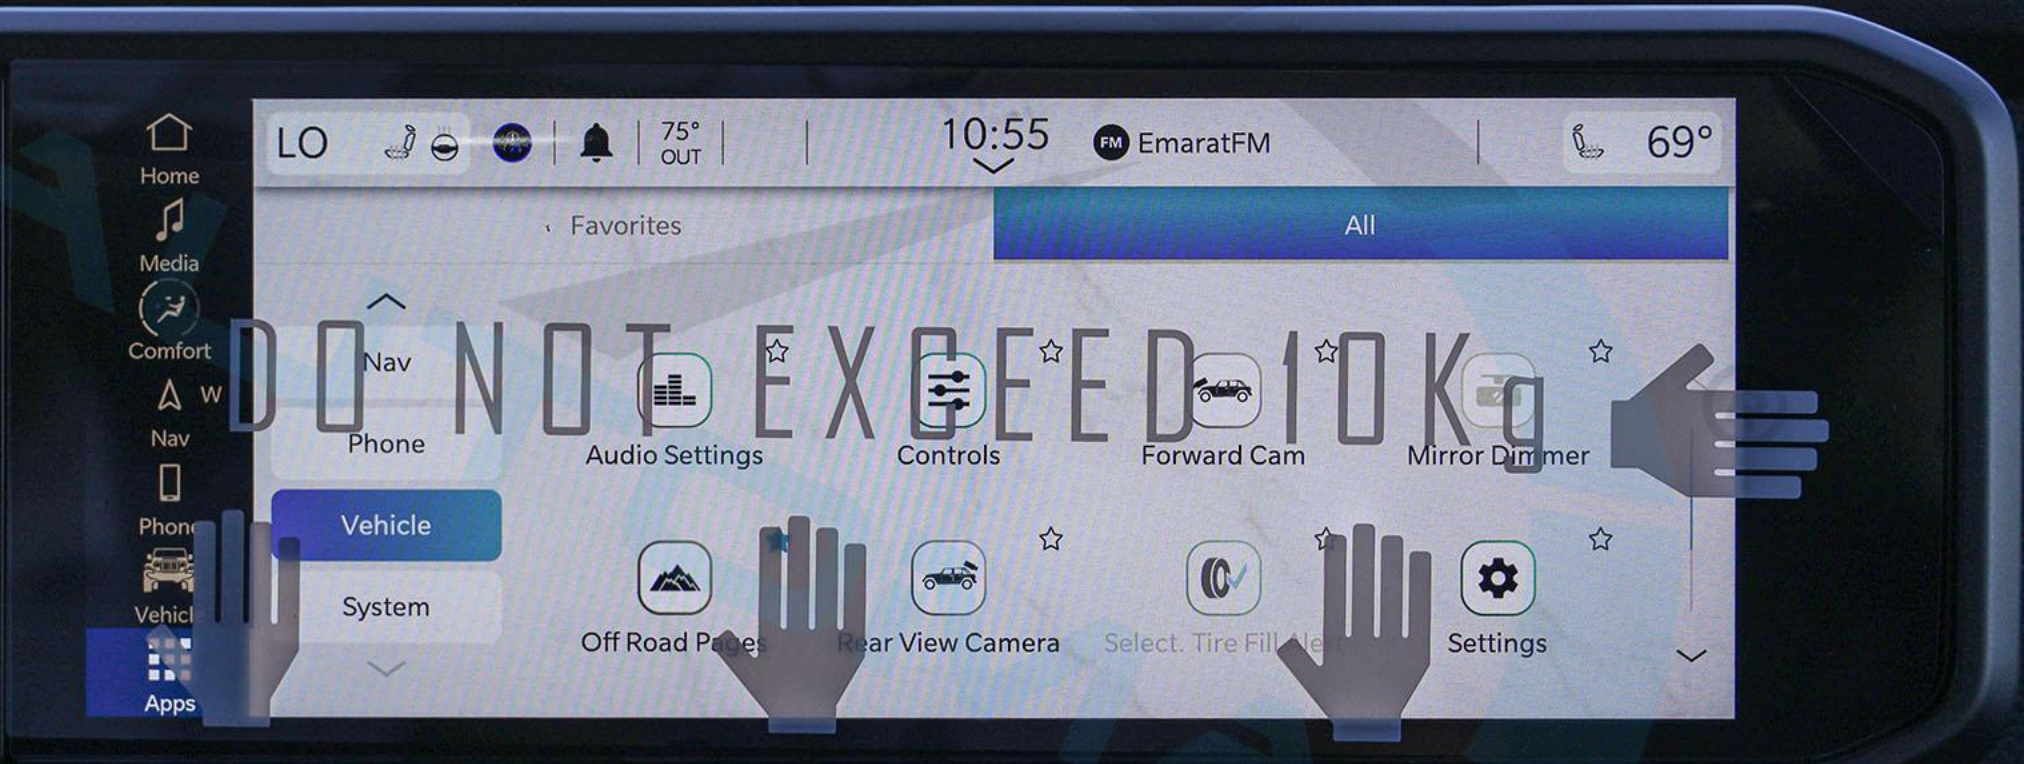

DO NOT PRESS

LO

75°

OUT

10:55

EmaratFM

69°

Favorites

All

DO NOT EXCEED 10KG

Home

Media

Comfort

Nav

Phone

Vehicle

Apps

Nav

Phone

Vehicle

System

Audio Settings

Controls

Forward Cam

Mirror Dimmer

Off Road Pages

Rear View Camera

Select. Tire Fill

Settings