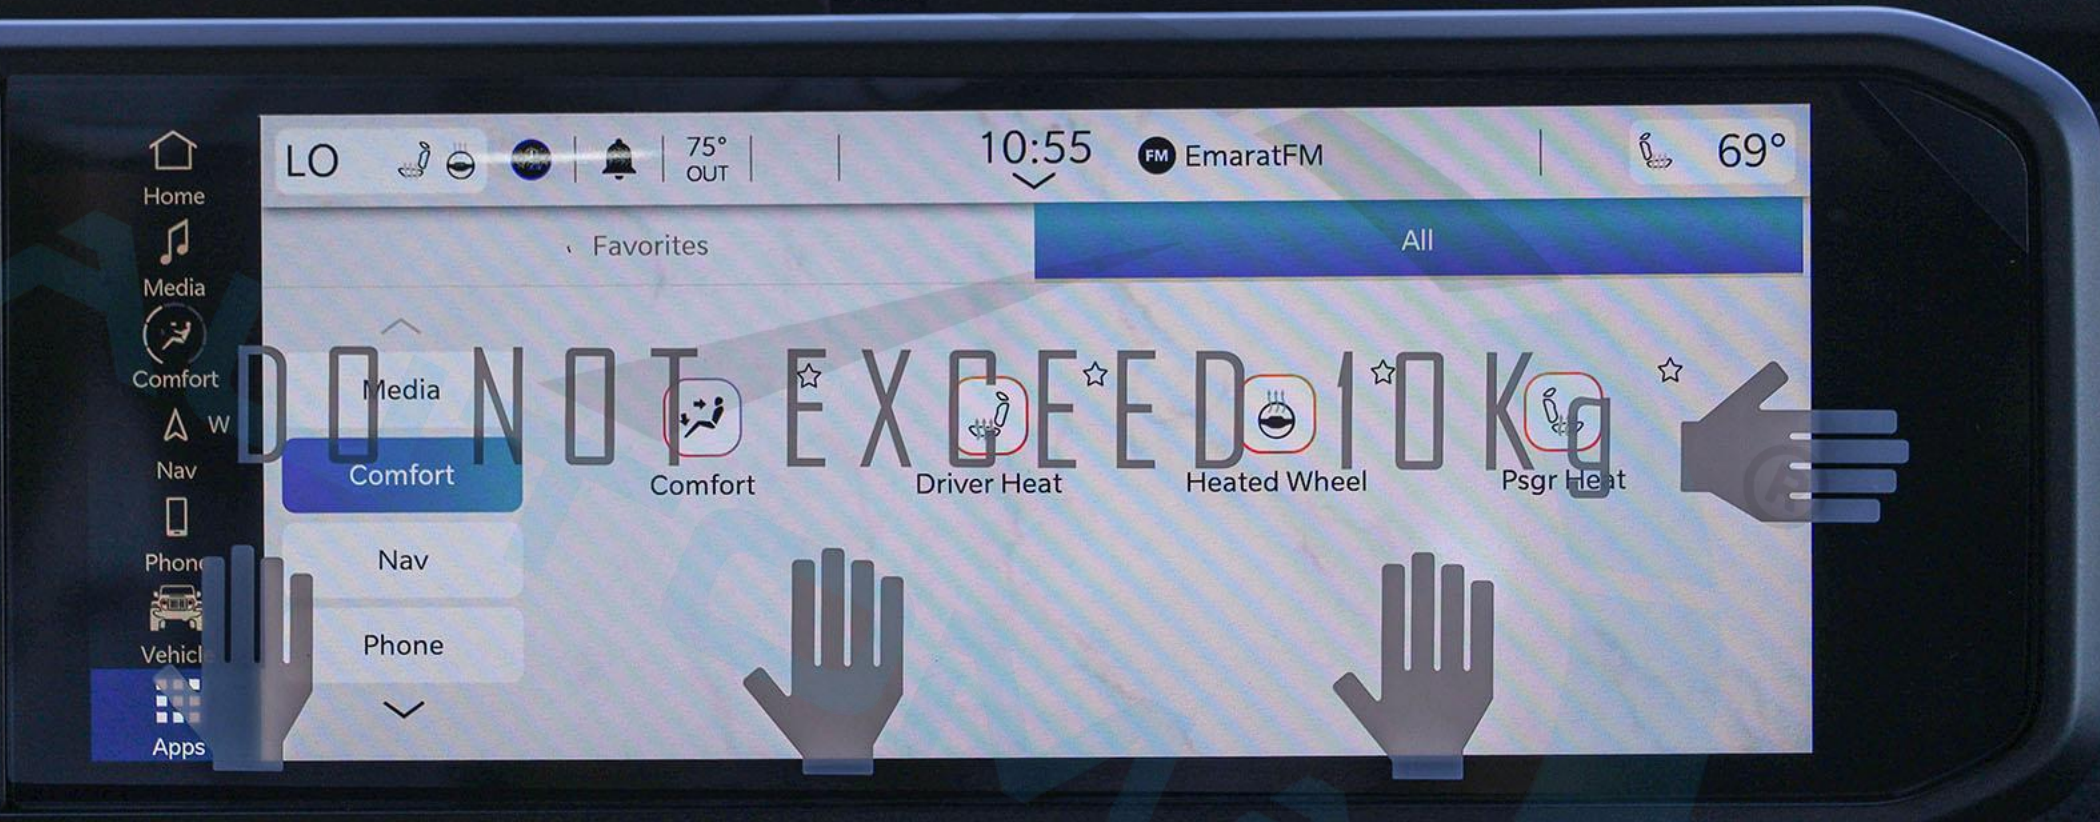

DO NOT PRESS

LO

75°
OUT

10:55

FM EmaratFM

69°

Favorites

All

Media

Comfort

Nav

Phone

Apps

Comfort

Driver Heat

Heated Wheel

Psgr Heat

DO NOT EXCEED 10 Kph