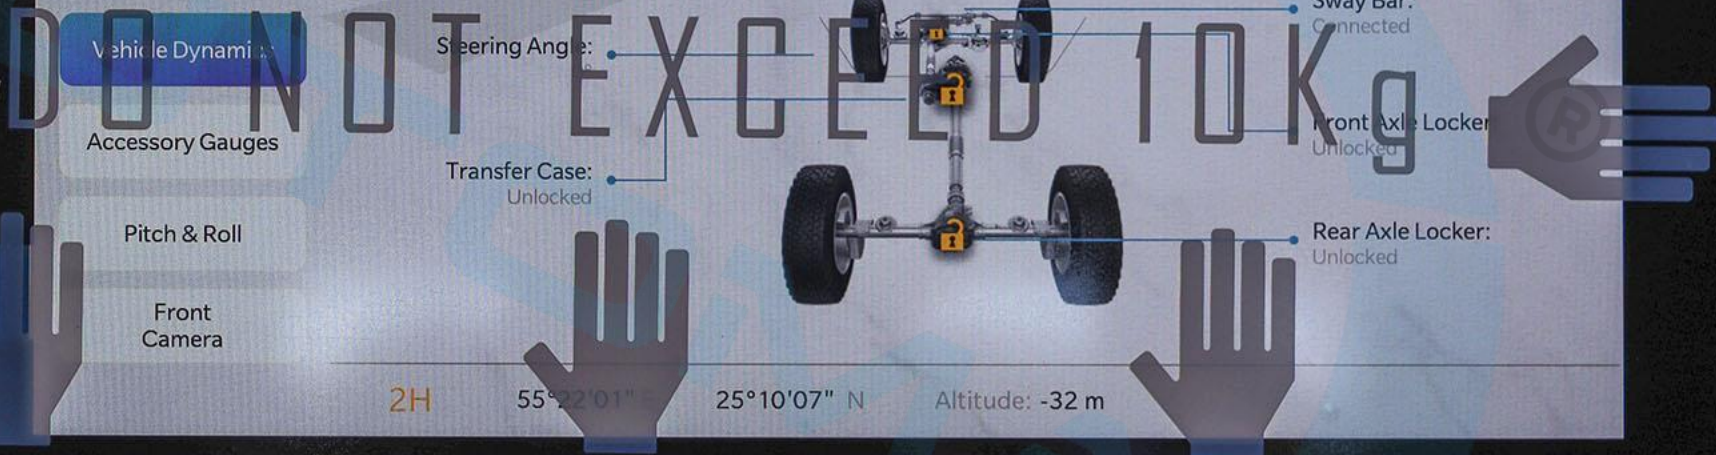

DO NOT PRESS

- Home
- Media
- Comfort
- Nav
- Phone
- Vehicle
- Apps

LO 75° OUT | 10:53 EmaratFM | 69°

< Off Road Pages

Vehicle Dynamics

Steering Angle:

Transfer Case: Unlocked

Pitch & Roll

Front Camera

Sway Bar: Connected

Front Axle Locker: Unlocked

Rear Axle Locker: Unlocked

2H 55°22'01" 25°10'07" N Altitude: -32 m