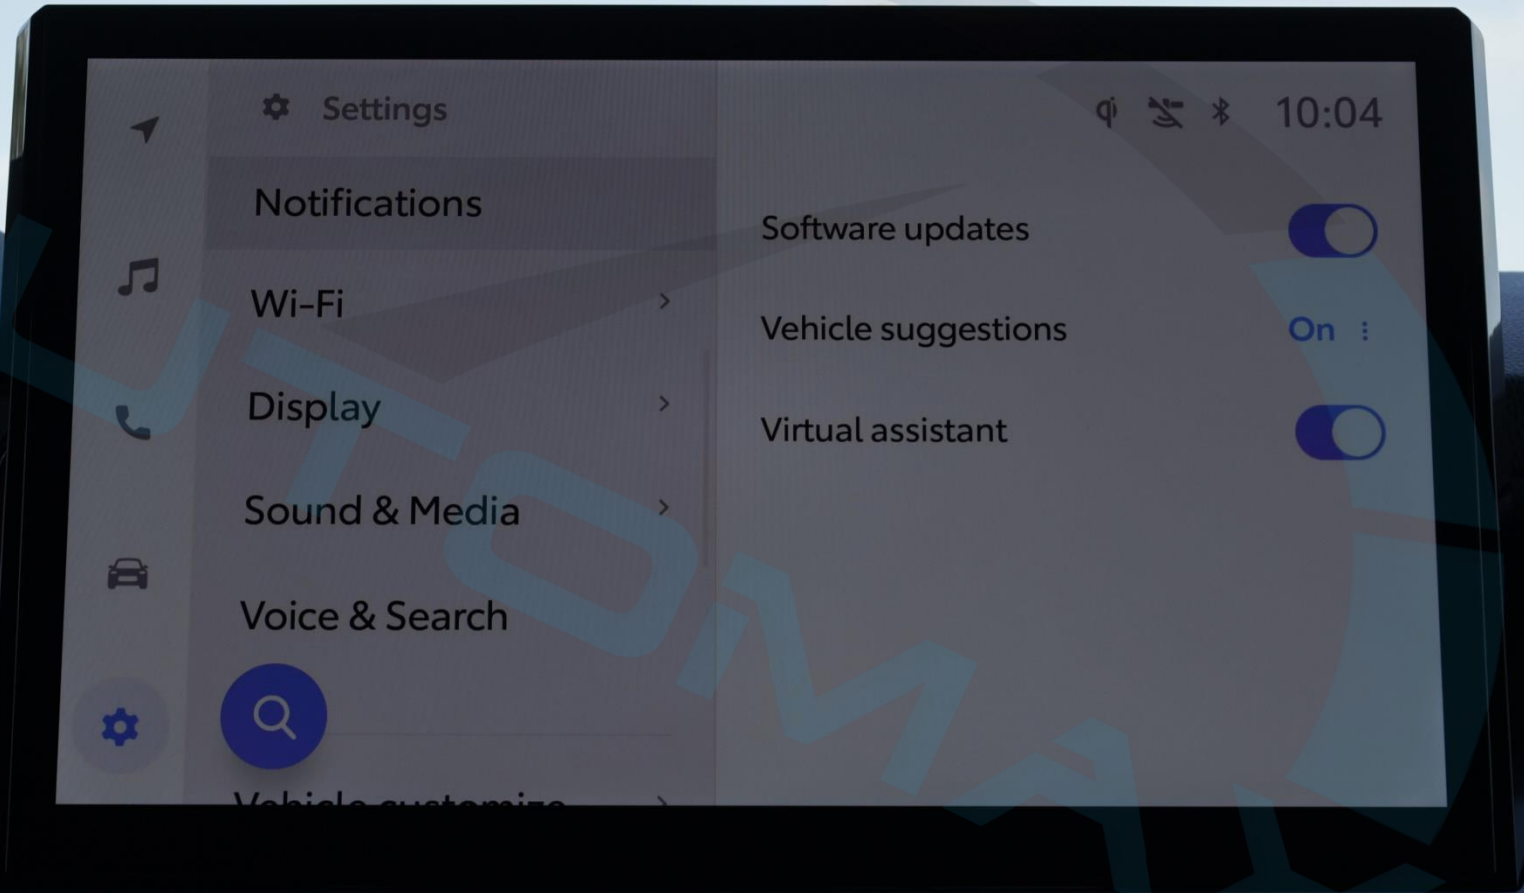

Settings

10:04

Notifications

Software updates

Wi-Fi

Vehicle suggestions

On

Display

Virtual assistant

Sound & Media

Voice & Search