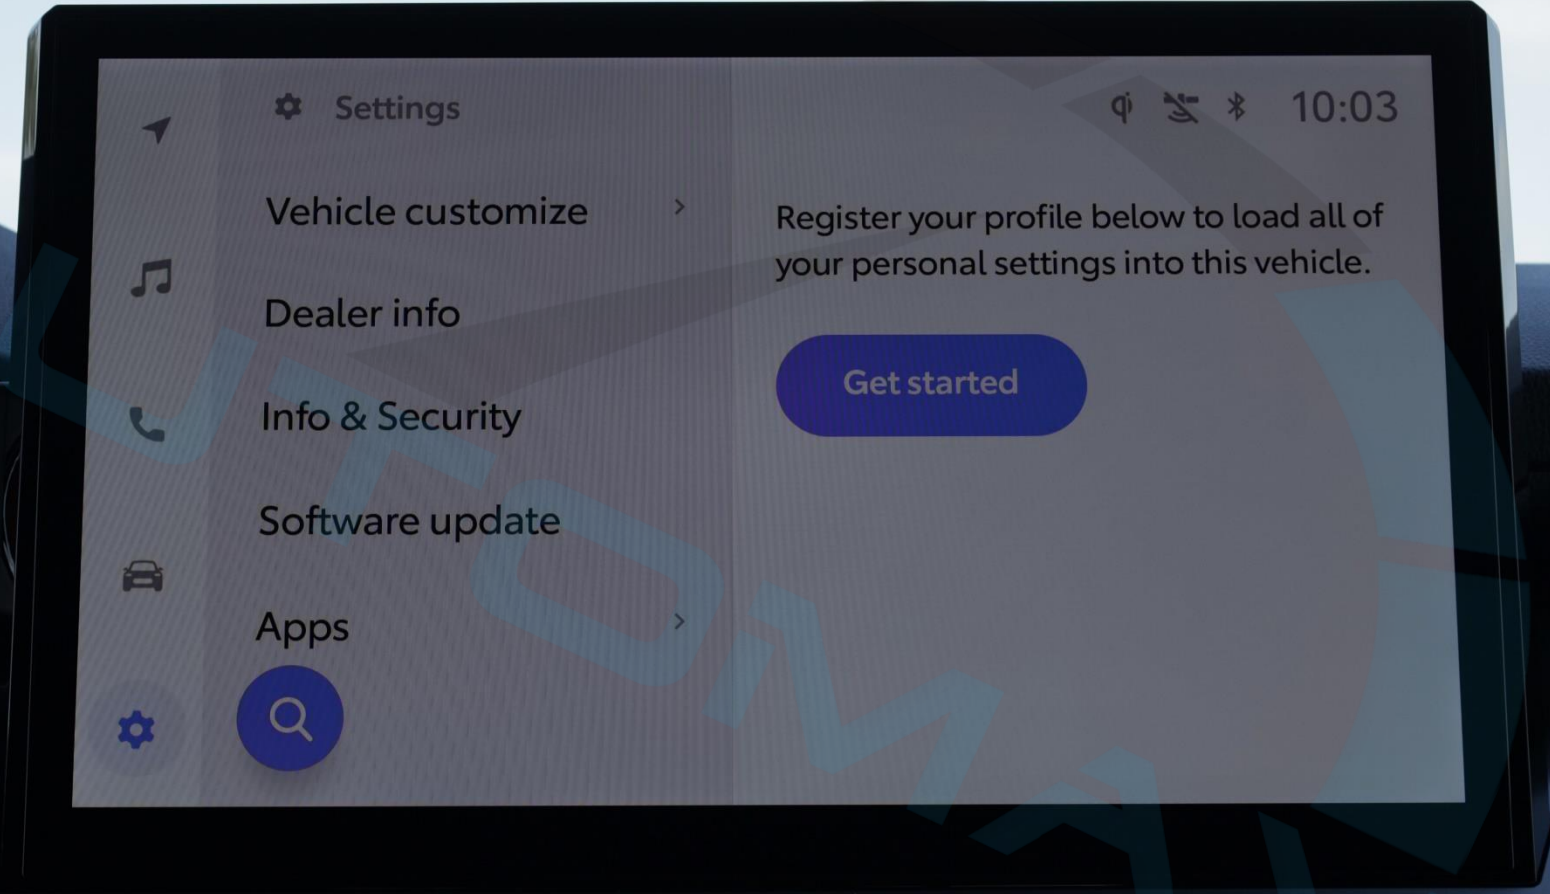

Register your profile below to load all of your personal settings into this vehicle.

Notifications >

Get started

Wi-Fi >

Display >

Sound & Media >

Voice & Search

Settings

10:03

Vehicle customize

Register your profile below to load all of your personal settings into this vehicle.

Get started

Dealer info

Info & Security

Software update

Apps