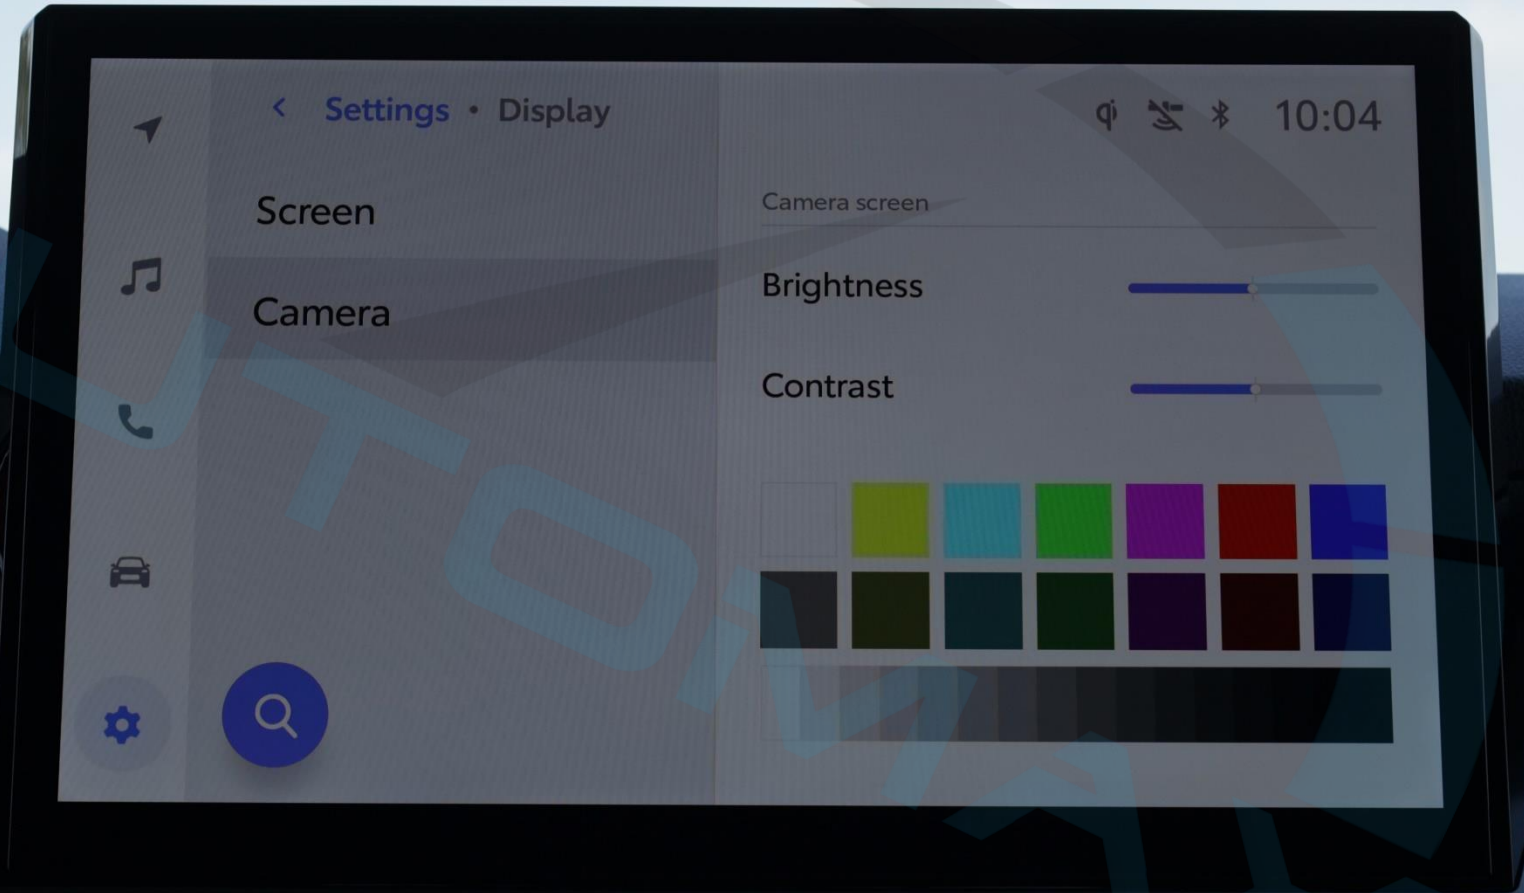

Camera

Display

Mode

Automatic   
Based on time and ambient light

Brightness

Contrast

TRD  
ENGINE  
START  
STOP

VOL

< Settings • Display

10:04

Screen

Camera screen

Camera

Brightness

Contrast

< Settings • Sound & Media