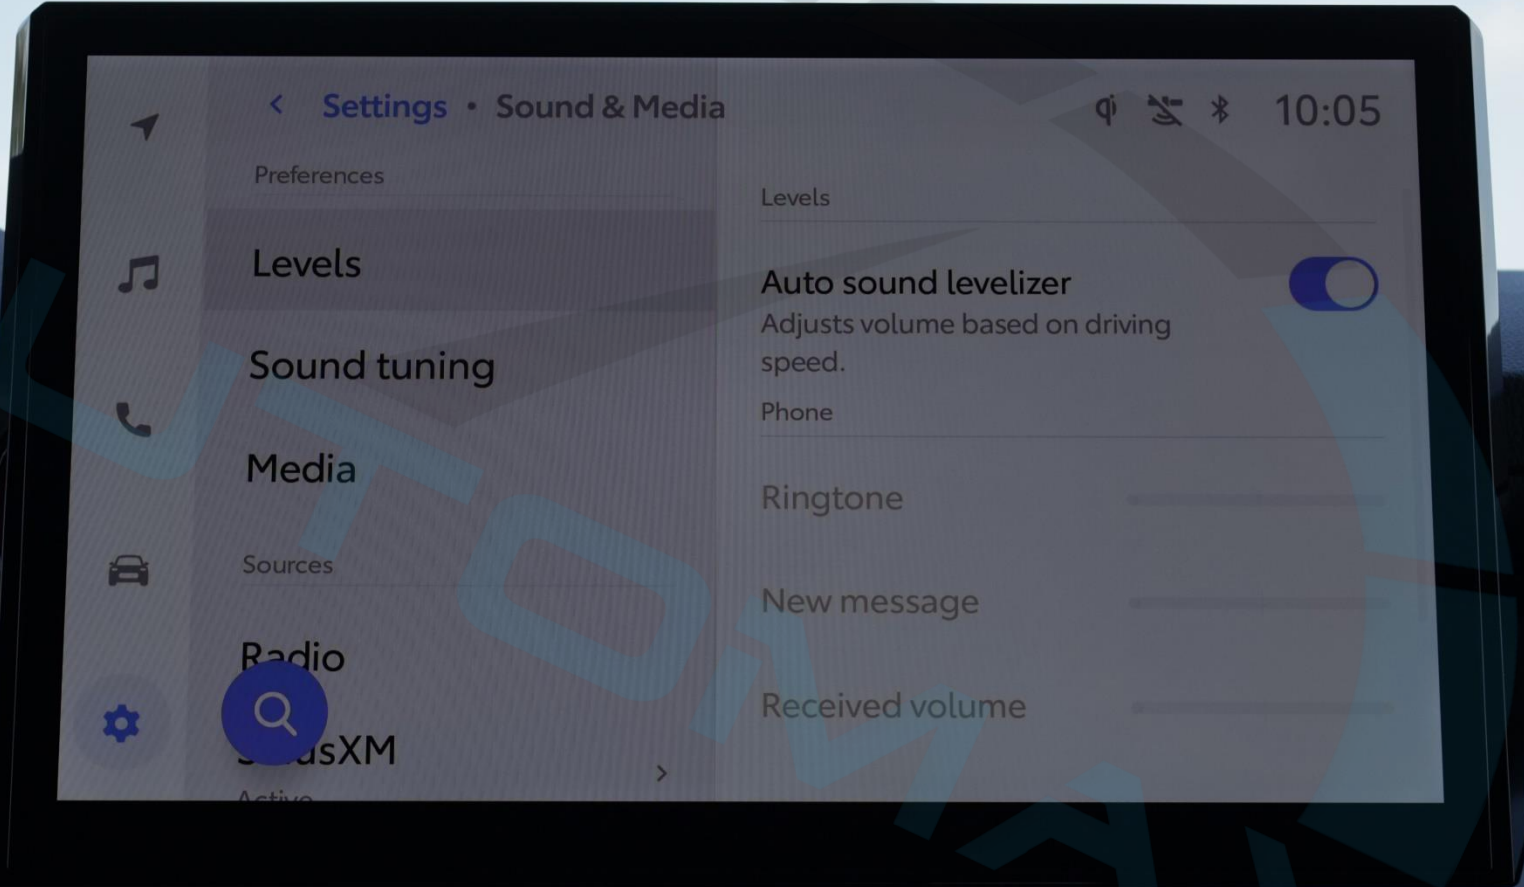

Camera

Display

Mode

Automatic   
Based on time and ambient light

Brightness

Contrast

TRD  
ENGINE  
START  
STOP

VOL

< Settings • Display

10:04

Screen

Camera screen

Camera

Brightness

Contrast

< Settings • Sound & Media

10:05

Preferences

Levels

Sound tuning

Media

Sources

Radio

SiriusXM

Levels

Auto sound levelizer

Adjusts volume based on driving speed.

Phone

Ringtone

New message

Received volume

Settings • Sound & Media 10:05