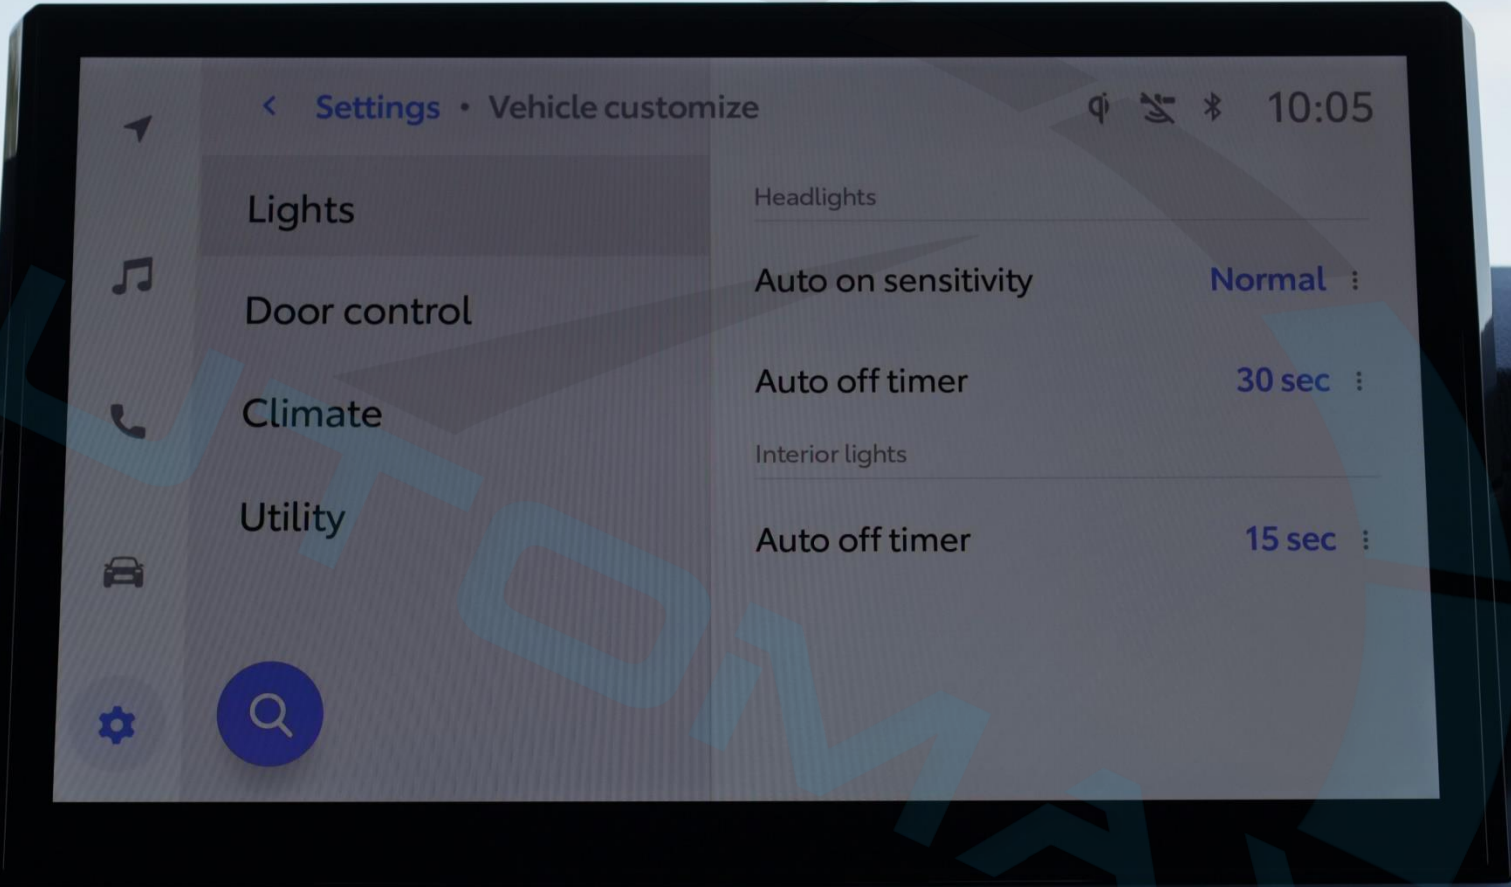

Adjusts volume based on driving speed.

Phone

Ringtone

New message

Received volume

< Settings • Vehicle customize

10:05

Lights

Door control

Climate

Utility

Headlights

Auto on sensitivity **Normal** ⋮

Auto off timer **30 sec** ⋮

Interior lights

Auto off timer **15 sec** ⋮

< Settings • Vehicle customize

10:05

Lights

Door auto lock/unlock

Door control

Auto lock

Shift from park ⋮

Climate