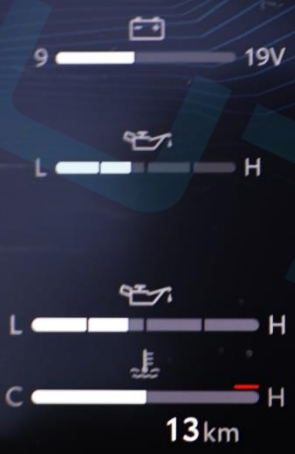

ECO

**RCTA**

**RCD**

**PKSB**

**RSA**

**Vehicle Settings**

: System ON/OFF  
Hold  to Change Settings

4HI