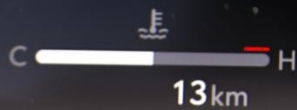

P

10:11

4HI

DRIVE MODE

SPORT

NORMAL

ECO

19°C