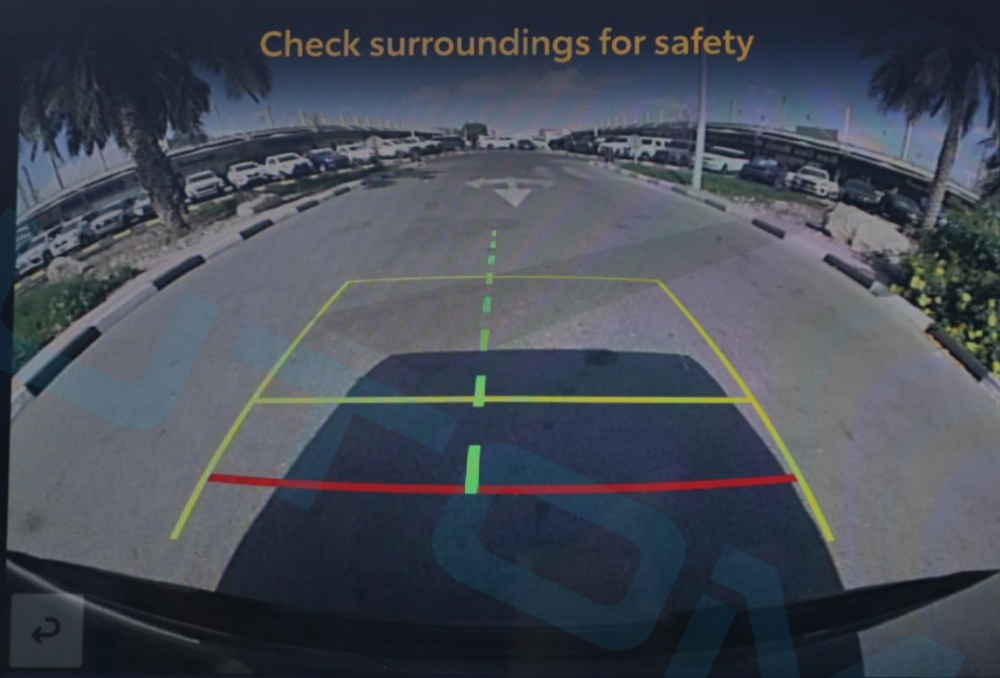

Navigation and control icons:

- Back arrow icon
- Vehicle icons for front, rear, and side views
- Truck icon
- Car with sensor range icon
- Tray icon
- Tray icon with "AUTO" label and a checked checkbox
- Tray icon with a checked checkbox