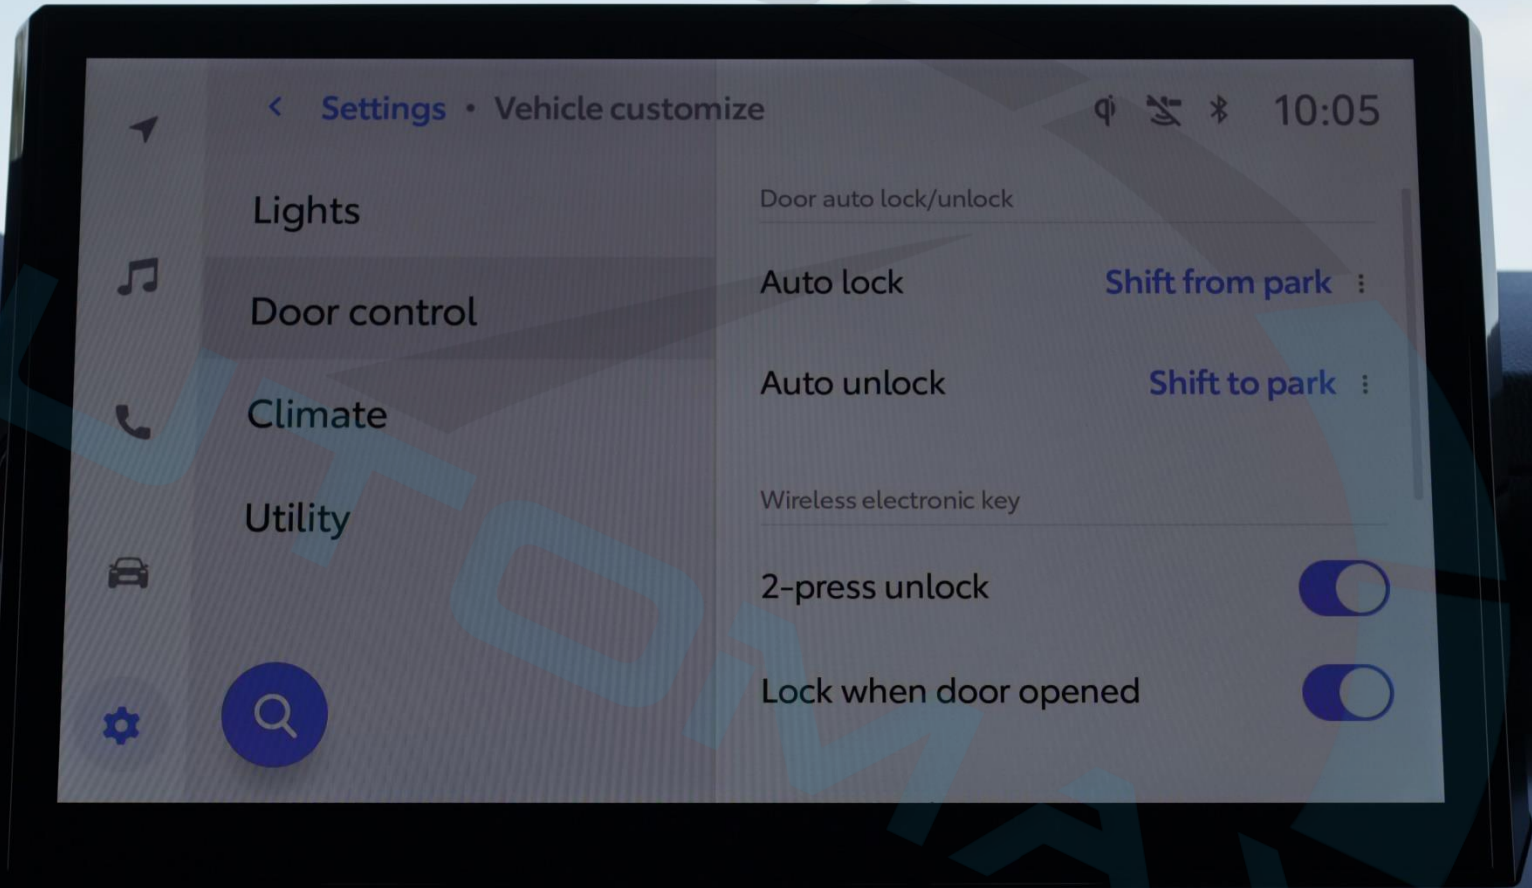

Door control

Climate

Utility

Headlights

Auto on sensitivity **Normal** ⋮

Auto off timer **30 sec** ⋮

Interior lights

Auto off timer **15 sec** ⋮

< Settings • Vehicle customize

10:05

Lights

Door auto lock/unlock

Door control

Auto lock

Shift from park ⋮

Climate

Auto unlock

Shift to park ⋮

Utility

Wireless electronic key

2-press unlock

Lock when door opened

11:27

Toyota