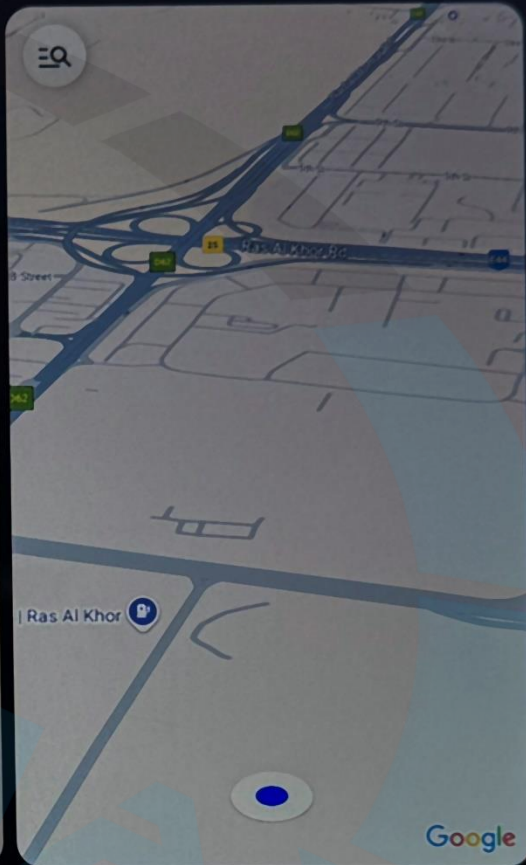

Yango Maps

Calendar

Discord

GameSnacks

Maps

Messages

Messenger

News

Customize

VOL

LO  
AUTO

LO  
SYNC

A/C ON

OFF MODE FRONT A/C

Warning icons: triangle with exclamation mark, triangle with exclamation mark, car with open door, and two prohibited signs.

QR code  
75R585