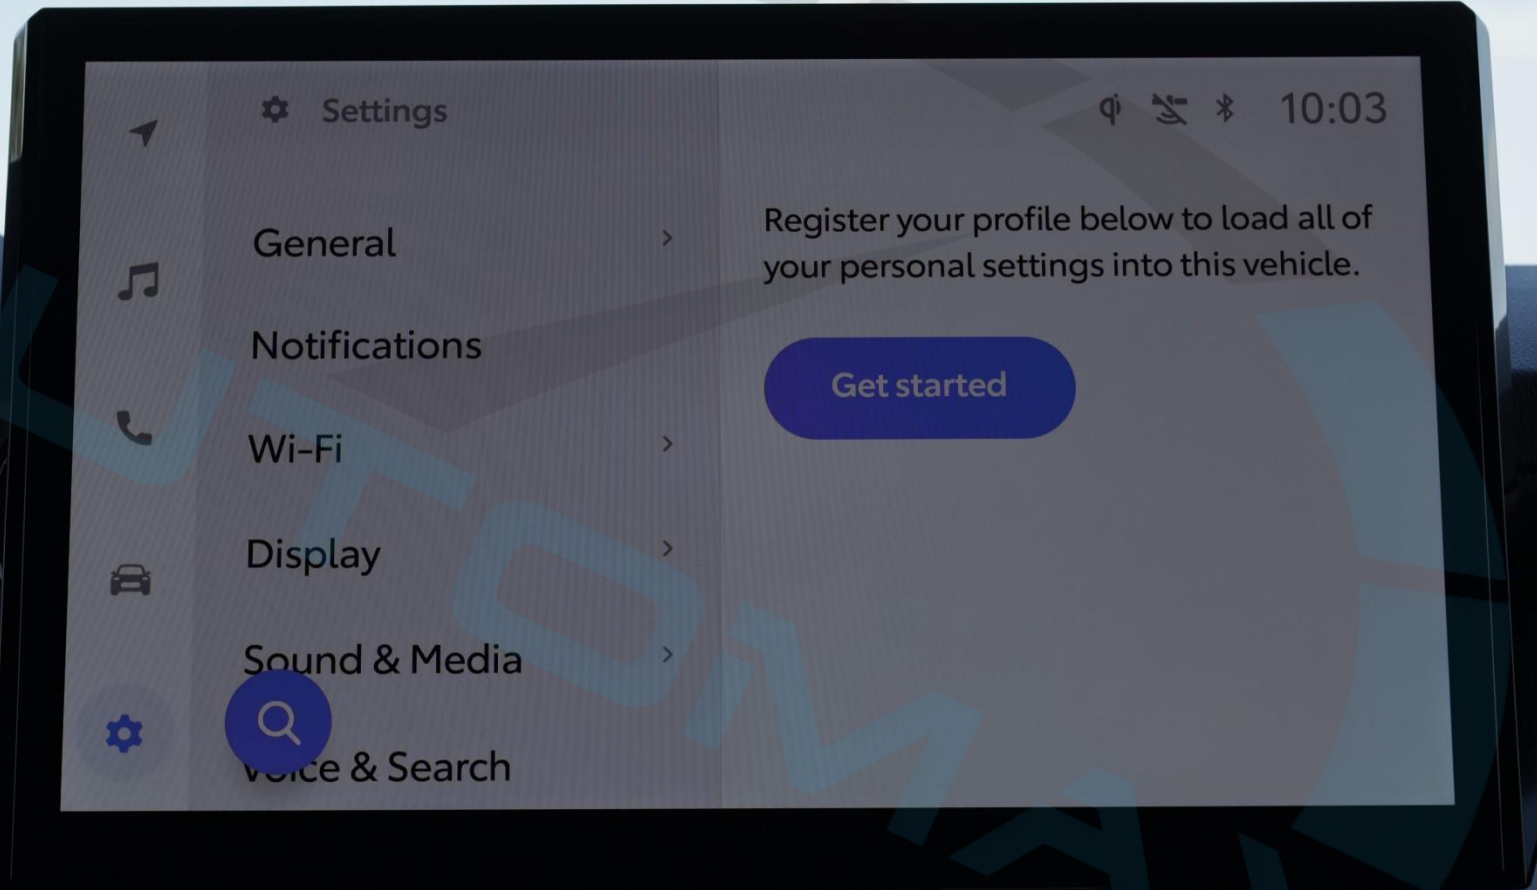

VOL

Check surroundings for safety

VOL

Check surroundings for safety

Check surroundings for safety

Settings

10:03

General >

Register your profile below to load all of your personal settings into this vehicle.

Notifications >

Get started

Wi-Fi >

Display >

Sound & Media >

Voice & Search

Settings