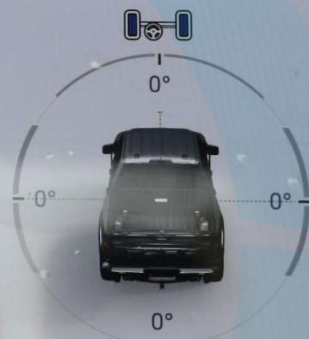

Off-Road

LO 2:17

LO 33°

Driver Assistance

- Blind Spot Information System ⓘ
- Trailer Side View ⓘ
- Park Pilot Sensors ⓘ
Front on, rear on
- Cross-Traffic Alert ⓘ
- Reverse Brake Assist ⓘ
- Driver Alert ⓘ