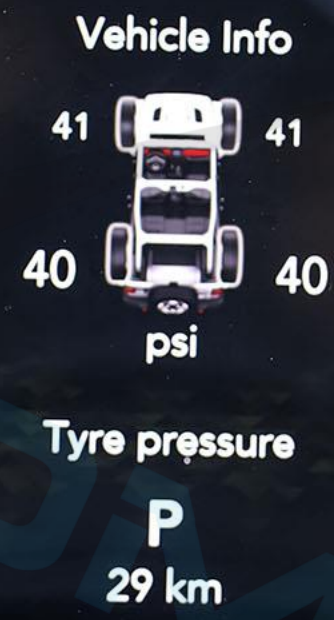

The central digital display shows navigation information (NW, 6.0 miles), trip data (29.7 km, 14.2 MPG, 05:35:25), and a message "OK to Reset All Trip A". The gear indicator shows 'P' (Park) with 29 km to the next destination.

NW 4. Driver Assist 79°F

Adaptive Cruise Control (ACC) Off

P 29 km

The central instrument cluster displays navigation direction (NW), 4x4 mode, driver assist status, and temperature (79°F). It also shows the Adaptive Cruise Control (ACC) is off, the gear is in Park (P), and the remaining range is 29 km. On the left, a 4x4 mode selector is shown with 'H' (High) and 'C' (Center) positions. On the right, a fuel gauge is shown with 'F' (Full) and 'E' (Empty) markers.

NW 3.0 Off Road 79°F

0°

Drivetrain

P

29 km

The central display shows a compass heading of NW, a gear indicator of 3.0, and an Off Road mode with a 0° tilt. It features a drivetrain diagram with a fuel gauge on the right and a battery level indicator on the left. The gear is set to Park (P) and the odometer shows 29 km.

DO NOT PRESS

Jeep

DO NOT EXCEED 100km/h

Jeep

Clean camera
and rear glass

DO NOT PRESS

20
140
160
180

START
RUN