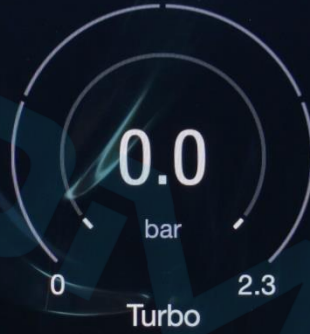

LO

26°
OUT

15:53

FM 96.7

LO

My Car

Trip

Performance

Controls

Settings

NW

Vehicle

Technical Gauges

Consumption
History

Accessory Gauges