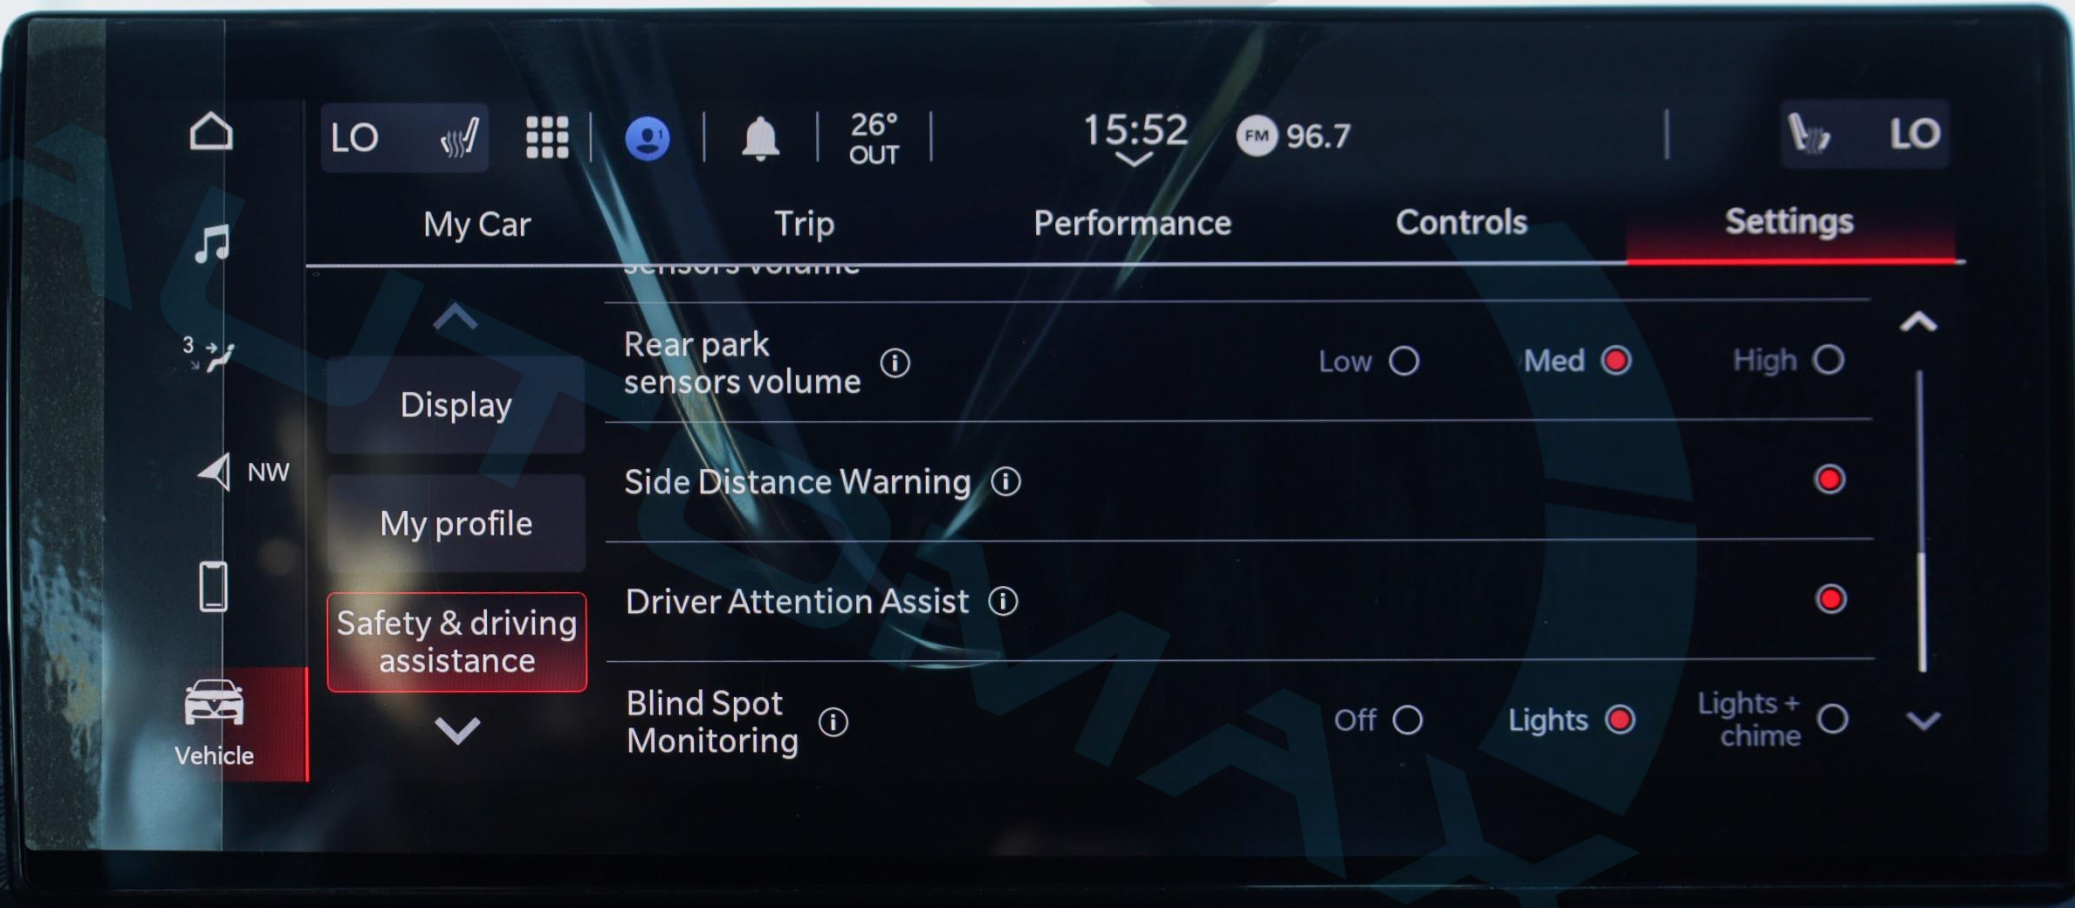

LO

26°
OUT

15:52

96.7

LO

My Car

Trip

Performance

Controls

Settings

3 →

NW

Vehicle

Display

My profile

Safety & driving
assistance

Rear park
sensors volume ⓘ

Low ☐

Med ☒

High ☐

Side Distance Warning ⓘ

Driver Attention Assist ⓘ

Blind Spot
Monitoring ⓘ

Off ☐

Lights ☒

Lights +
chime ☐