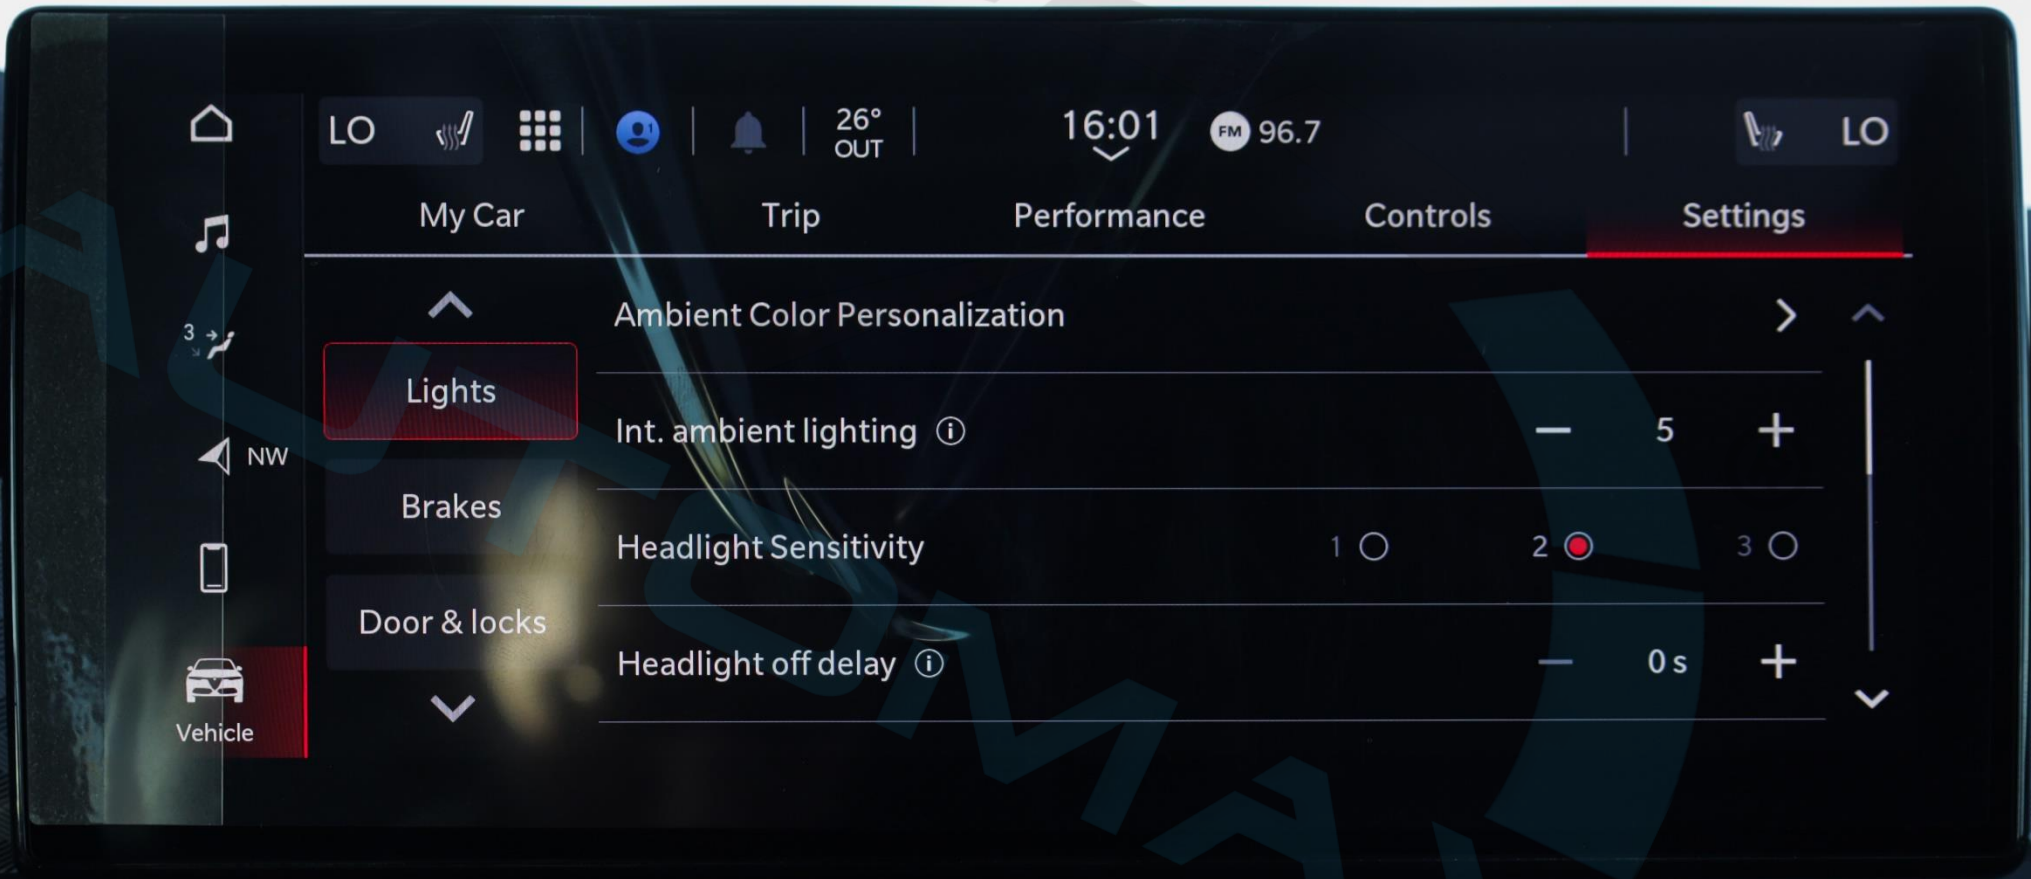

### Ambient Color Personalization

3 →

NW

Vehicle

LO [Signal] [Grid] [Person] [Bell] 26° OUT | 16:01 | FM 96.7 | [Signal] LO

My Car | Trip | Performance | Controls | **Settings**

^ Ambient Color Personalization > ^