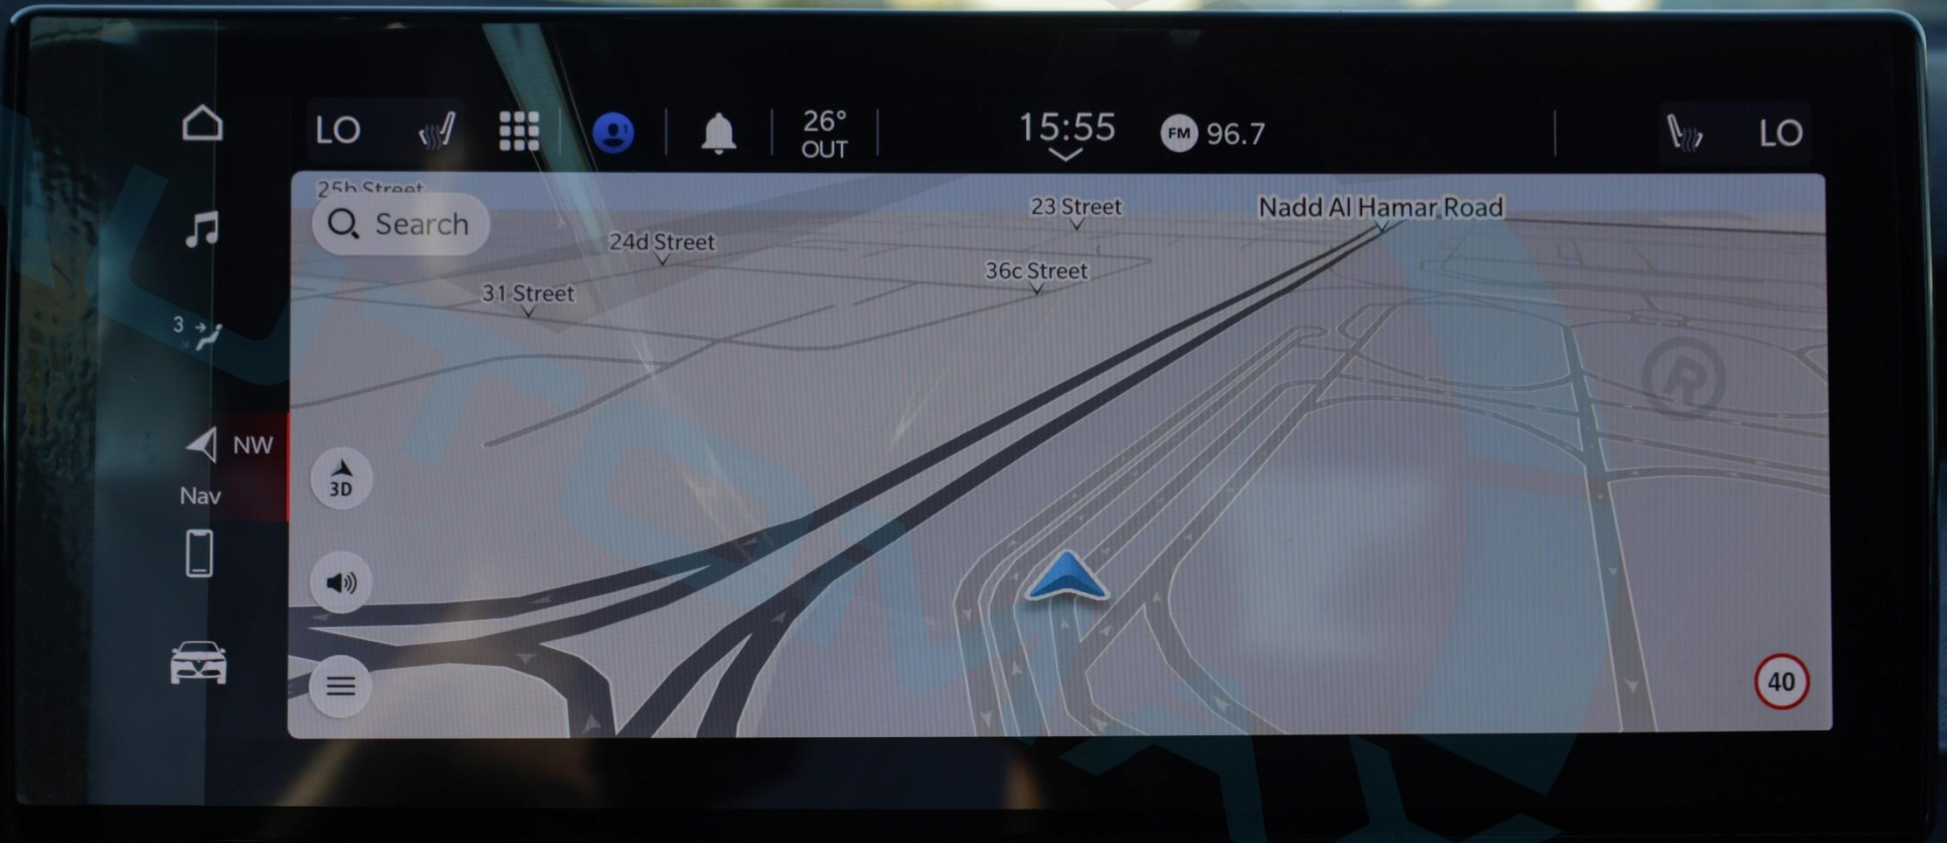

LO

26°
OUT

15:55

FM 96.7

LO

25h Street

Search

24d Street

23 Street

Nadd Al Hamar, Road

31 Street

36c Street

3

NW

Nav

3D

40