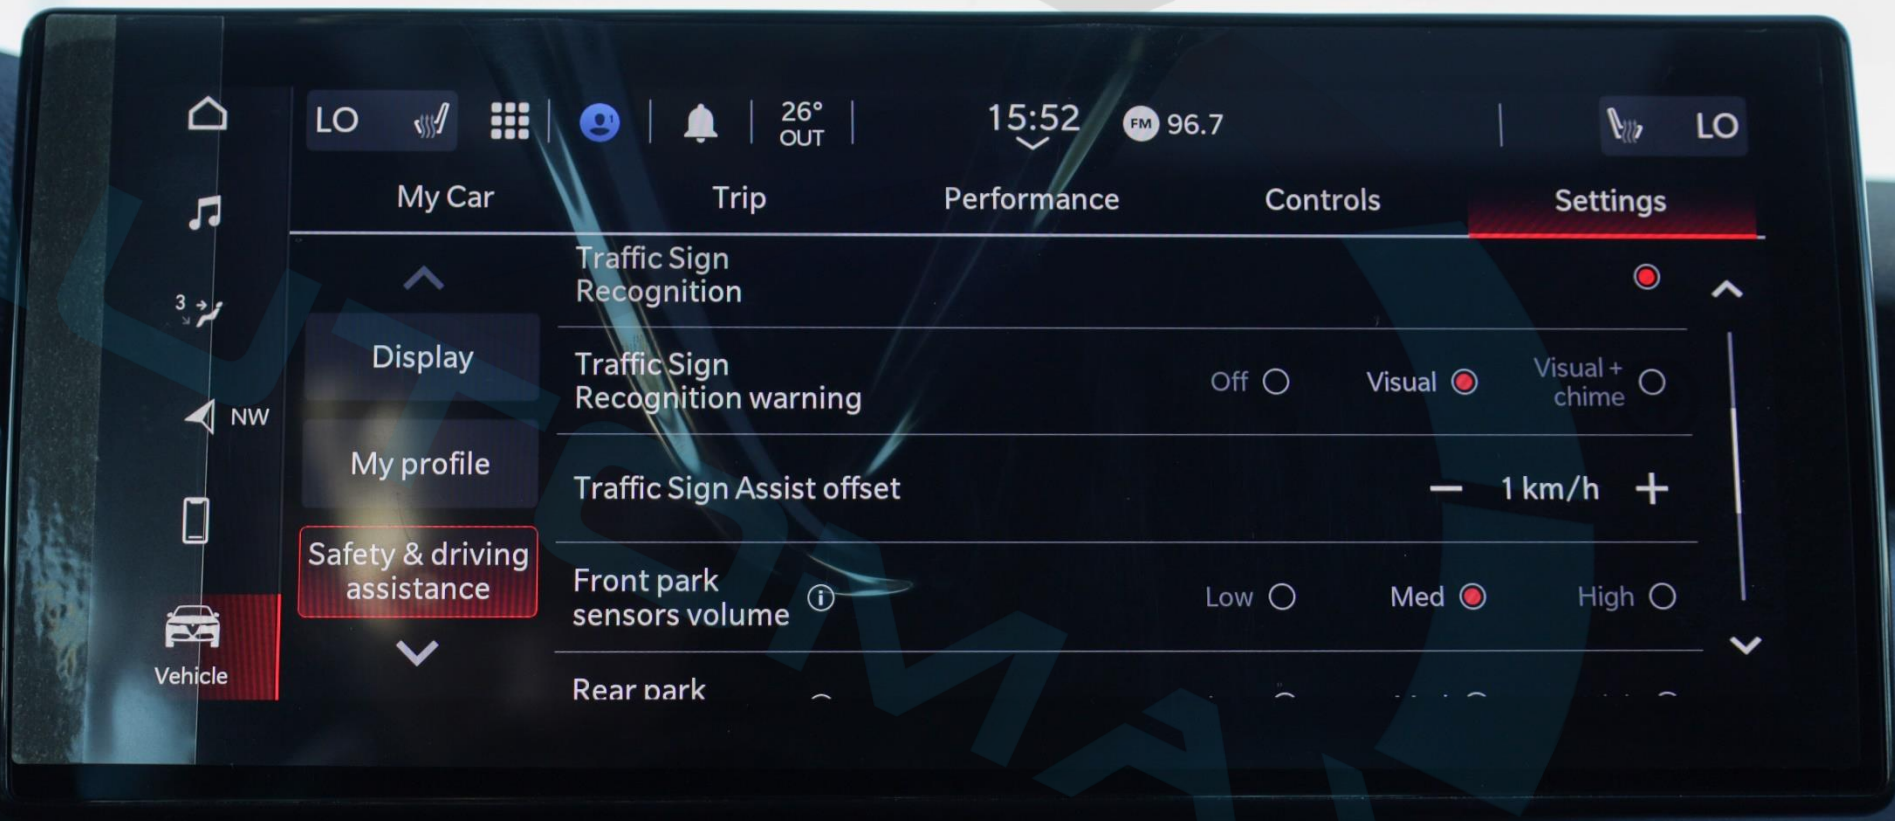

LO

26°
OUT

15:52

96.7

LO

My Car

Trip

Performance

Controls

Settings

Traffic Sign
Recognition

Display

Traffic Sign
Recognition warning

Off ☐

Visual ☒

Visual +
chime ☐

My profile

Traffic Sign Assist offset

— 1 km/h +

Safety & driving
assistance

Front park
sensors volume

Low ☐

Med ☒

High ☐

Rear park

3 →

NW

Vehicle