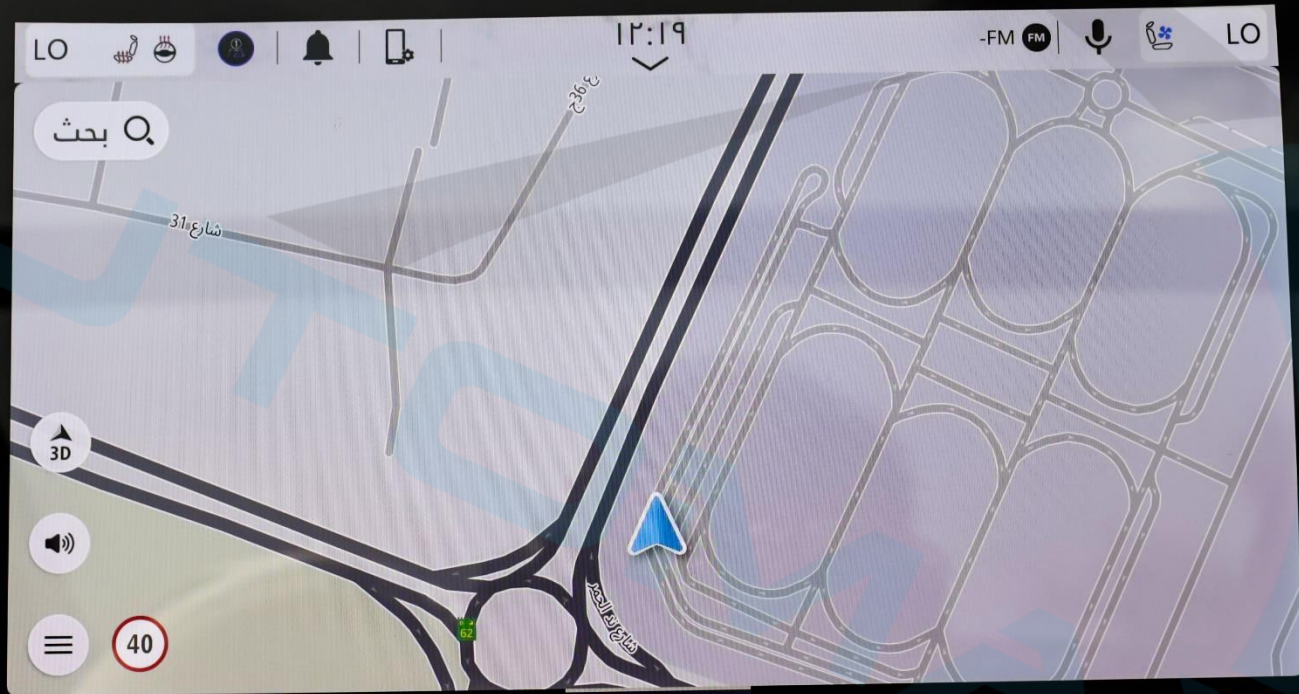

TUNE/SCROLL

16.0°

Front

Seats

Massage

Rear

Screen Off

16.0°