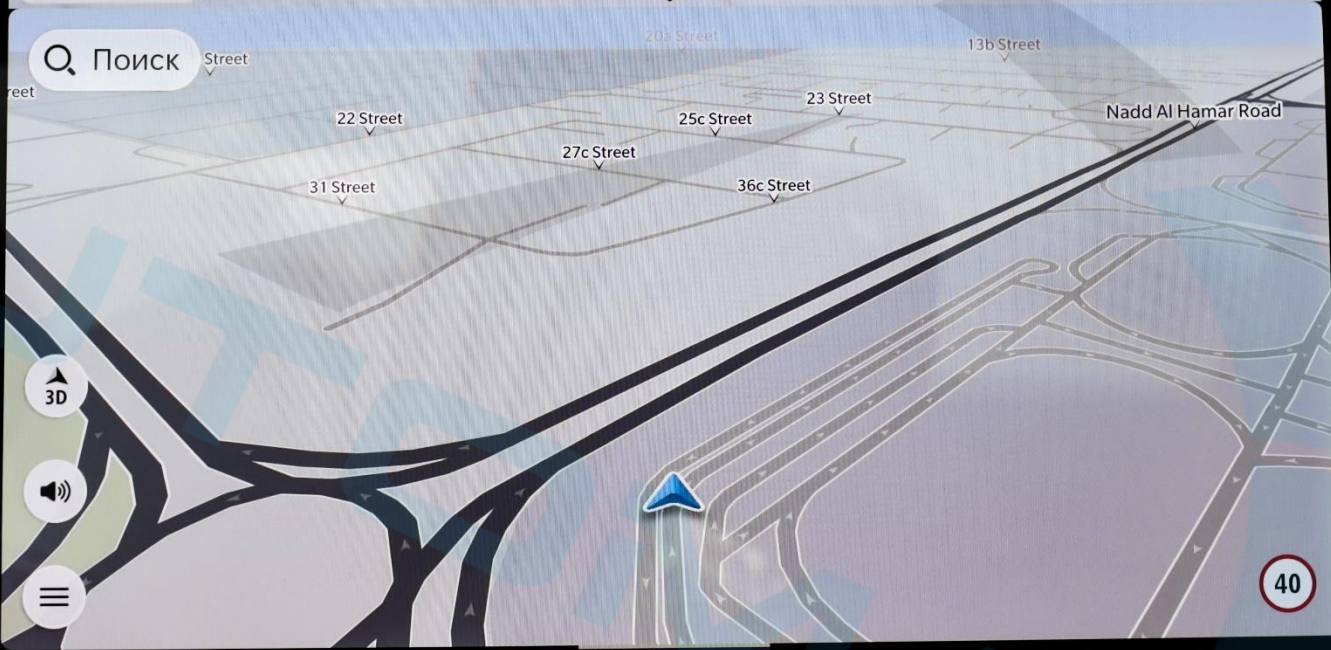

16.0°

Front

Seats

Massage

Rear

Screen Off

16.0°

Низ. 12:14 FM -DUBAI Низ.