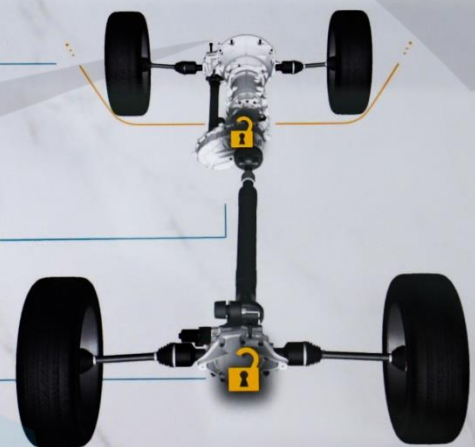

Vehicle Dynamics

Accessory Gauges

Pitch & Roll

Selec-Terrain

Suspension

Steering Angle: 0°

Transfer Case: Unlocked

Rear Axle Locker: Unlocked

4WD HIGH 55°21'60" E 25°10'07" N Altitude 9 m SPORT