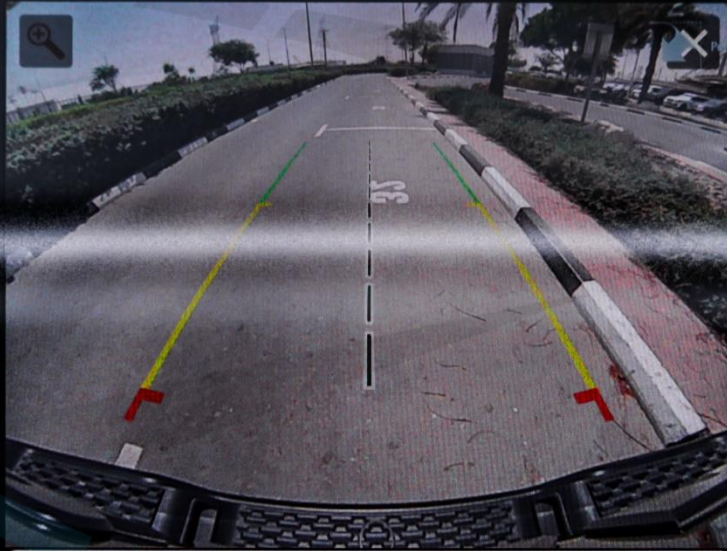

Driver Assist

59km

E

Please peel off this film before use
Cameras

- NW A
- Home icon
- Music icon
- Phone icon
- Vehicle icon
- App drawer icon

MODE

AUTO

MUTE