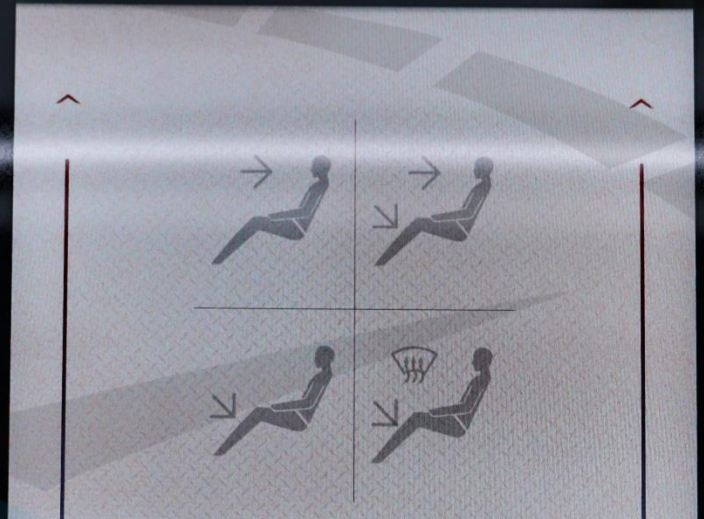

LO FM BAI-FM-1 11:25

Please peel off this film before use

Heat Vent Heat Vent

Zone Zone

Max A/C A/C Front Rear

Sync Off 1 2 3 4 5 6 Auto

NW A Home Music Comfort Phone Car Grid

FRONT OFF REAR OFF

PRND 4WD AUTO 2WD 4WD HIGH 4WD LOW

OFF FRONT REAR A/C

MODE AUTO