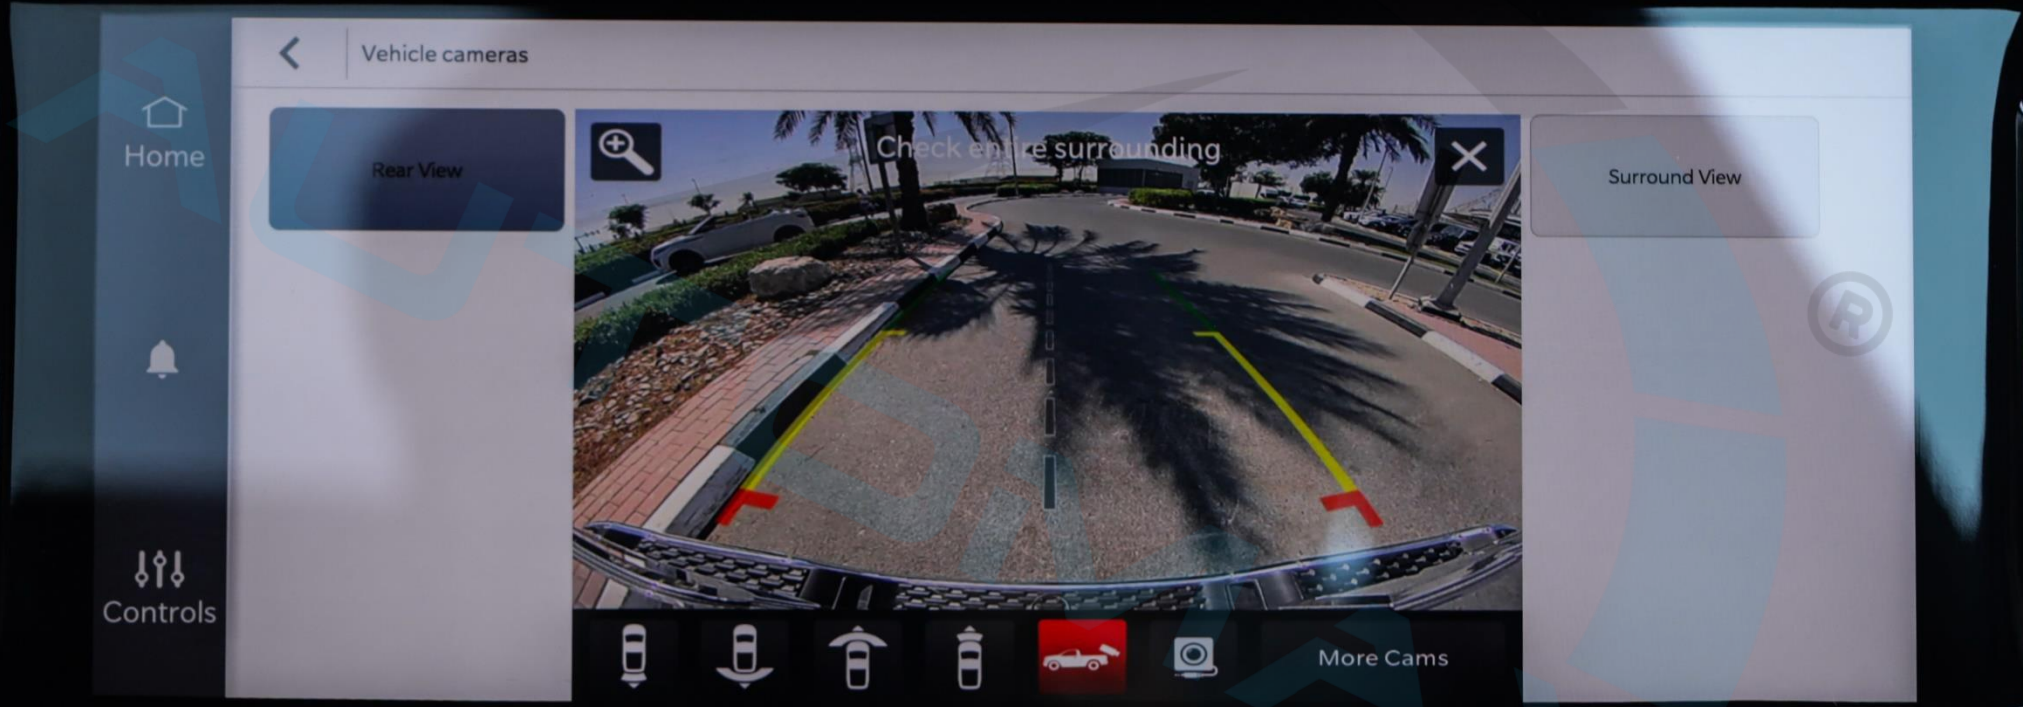

Home

Controls

Audio 

-  USB 1
-  USB 2
-  FM

More...

Video 

-  USB 1
-  USB 2

More...

HDMI 

HDMI
HIGH-DEFINITION MULTIMEDIA INTERFACE

Connect HDMI cable

••

< Vehicle cameras

Home

Controls

Rear View

Check entire surrounding

Surround View

More Cams

Home

Controls

System

Screen off

Power off