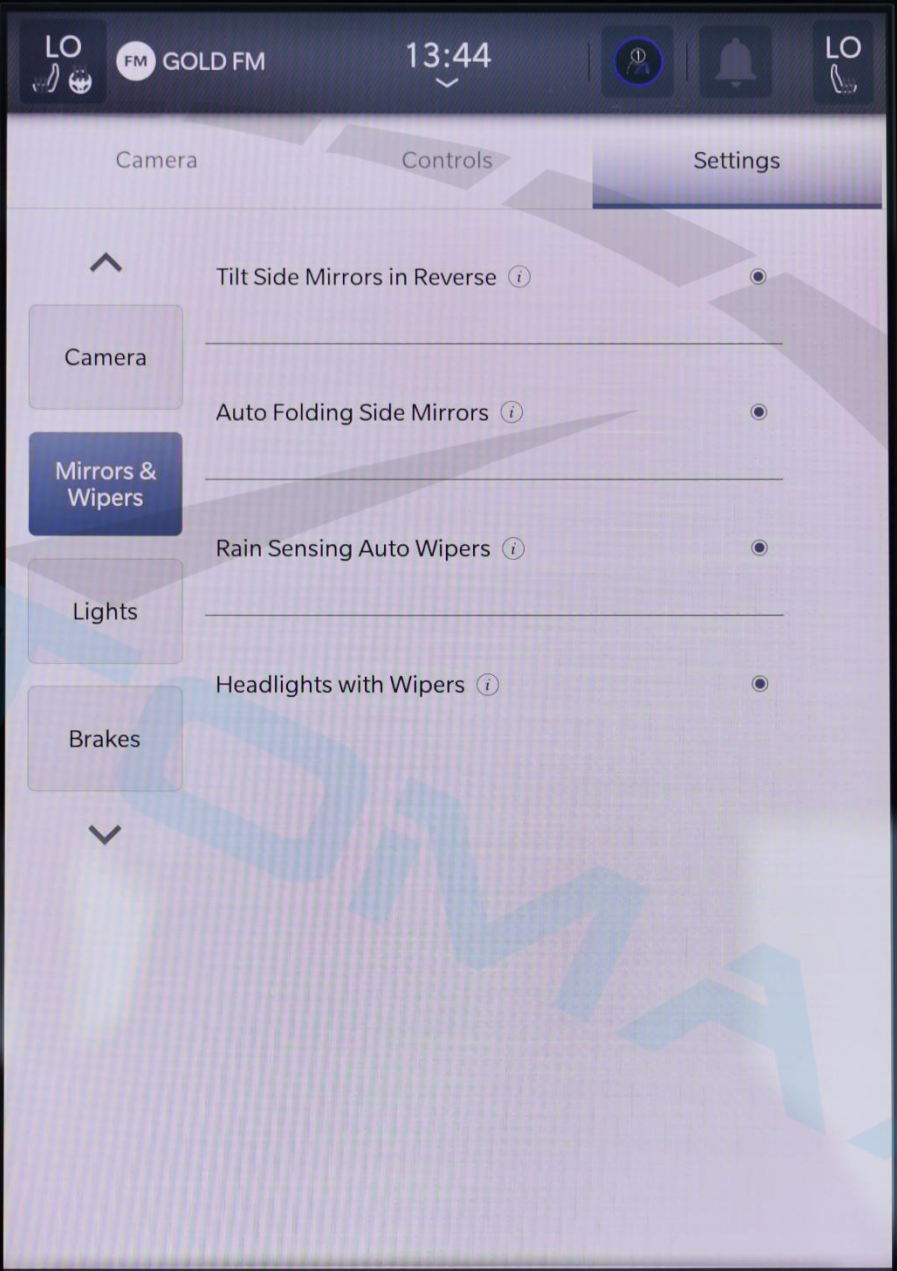

LO

FM GOLD FM

13:44

LO

Camera

Controls

Settings

Tilt Side Mirrors in Reverse ⓘ

Camera

Auto Folding Side Mirrors ⓘ

Mirrors & Wipers

Rain Sensing Auto Wipers ⓘ

Lights

Headlights with Wipers ⓘ

Brakes

NW

A

Home

Media

Comfort

Phone

Vehicle

Apps

Nav

MODE

AUTO

VOLUME

MUTE

FRONT

REAR

A/C

TUNE

ENTER

SCROLL

SCREEN OFF

PRND

START ENGINE TOP

4WD