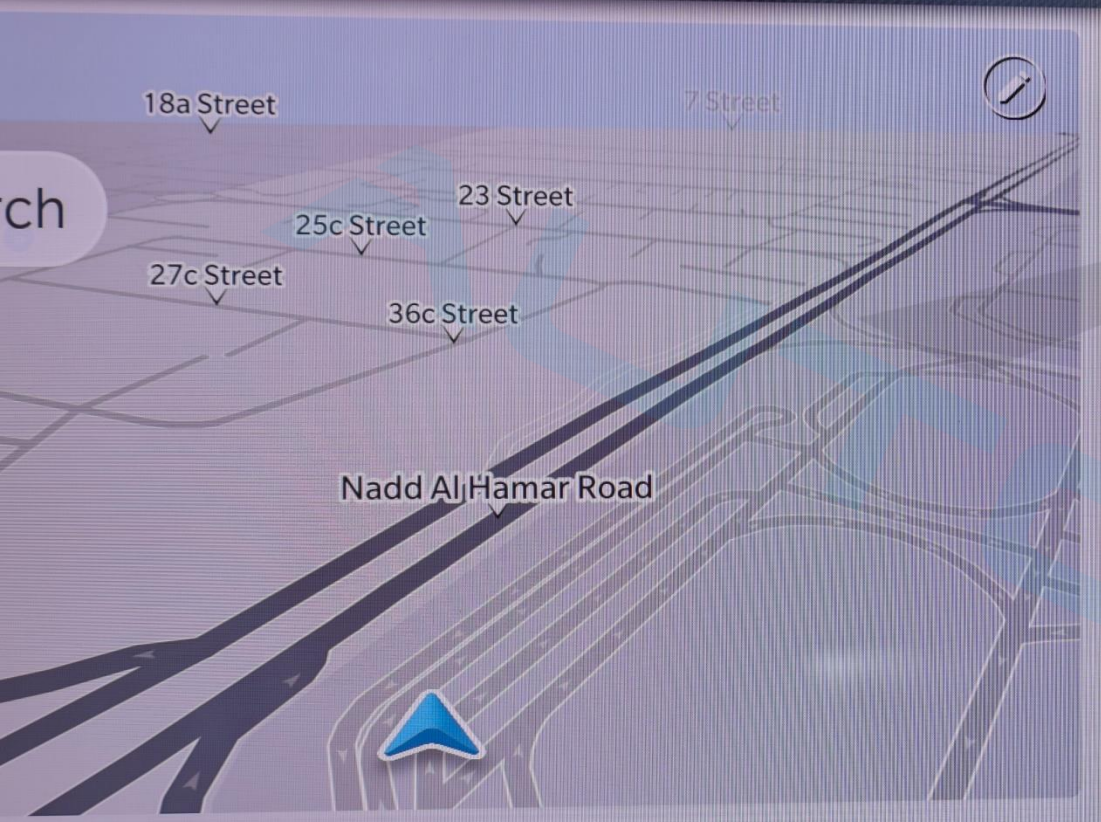

OLD FM

13:40

LO

ch

101.30 MHz
GOLD FM

A/C