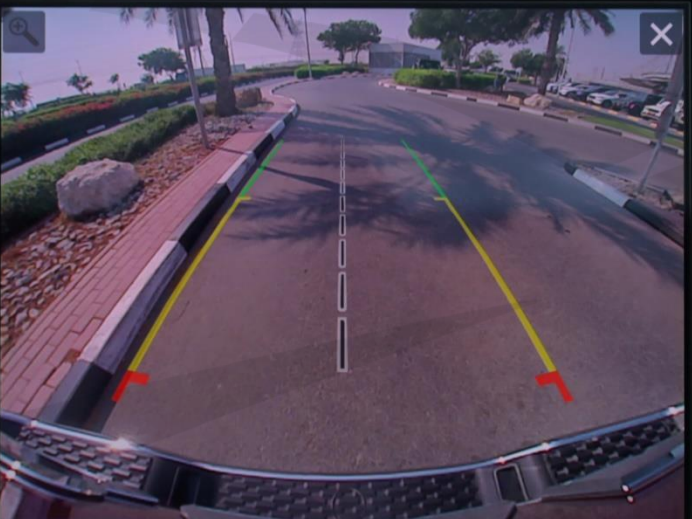

OFF

MODE

AUTO

FRONT

REAR

A/C

MUTE

SCREEN OFF

Cameras

PRND

4WD AUTO 2WD
4WD HIGH 4WD LOW

OFF

P OFF

P OFF