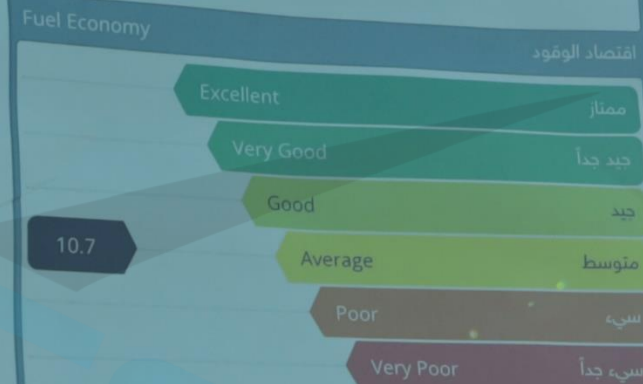

Manufacturer Name	FCA US LLC		اسم المصنع
Model Year	2025	Label No	167601
	سنة الموديل		رقم البطاقة
Vehicle Type	FCA US LLC RAM 1500 3.0L Pick-up 4x4 4Doors		
	نوع المركبة