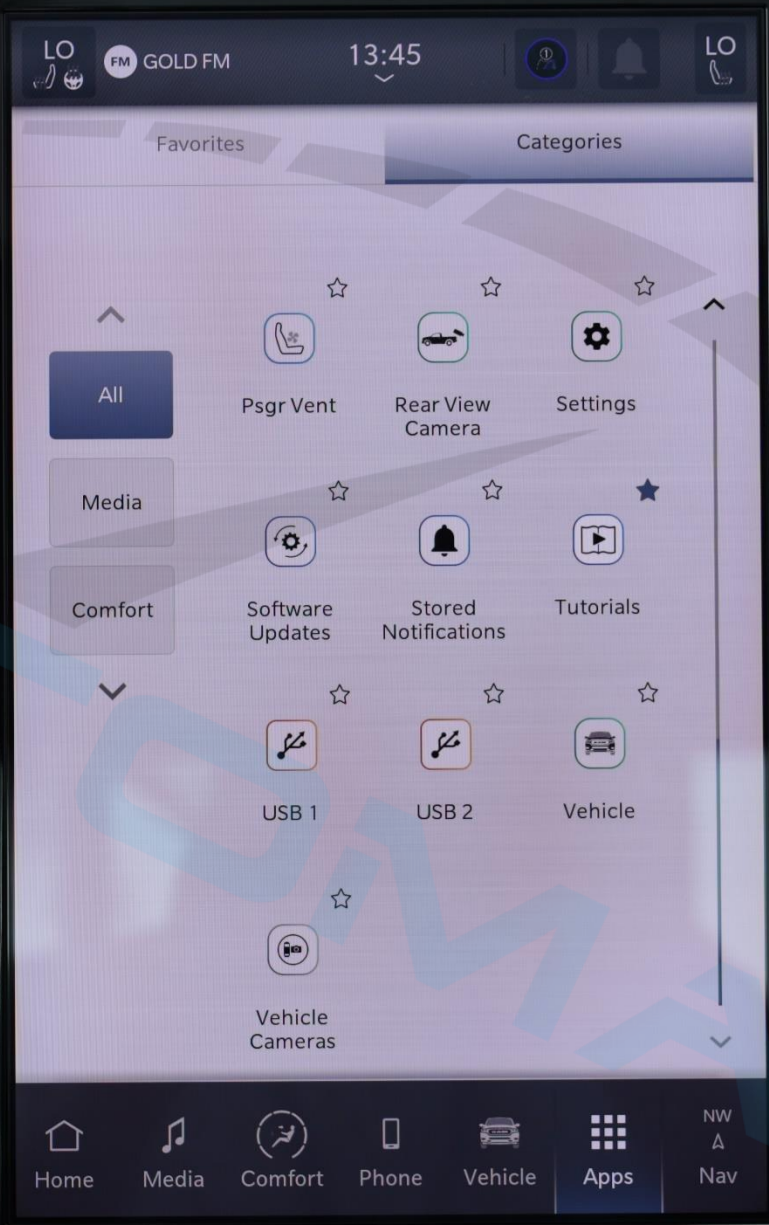

MODE

AUTO

MUTE

FRONT

REAR

A/C

SCREEN OFF

PRND

4WD AUTO 2WD
4WD HIGH 4WD LOW

P OFF P OFF