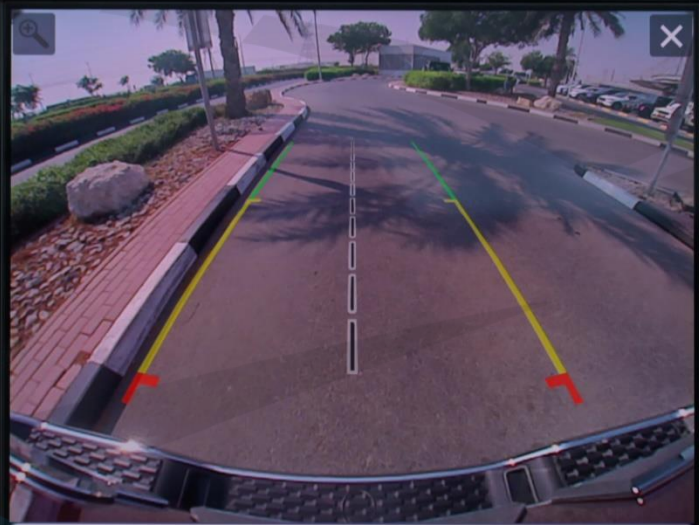

Oil Life Gauge: 100%

Hold OK to Reset Oil Life

SPORT P

4WD AUTO 45 km

The central digital display shows '3. Vehicle Info' at the top. Below it is a gauge for 'Oil Life' at 100%, with the instruction 'Hold OK to Reset Oil Life'. The display also shows 'SPORT' and 'P' (Park) in the center, and '4WD AUTO' and '45 km' at the bottom. A 'MENU' button is visible on the left side of the display area.

RAM

2. Driver Info

MENU

SPORT P 45 km

4WD AUTO

The display shows SPORT mode, Park (P), and 45 km. The 4WD AUTO indicator is lit green.

100 120 140 160 180 200

100 120 140 160 180 200

100 120 140 160 180 200

Cameras

Rear View Cam

OFF

MODE

AUTO

FRONT

REAR