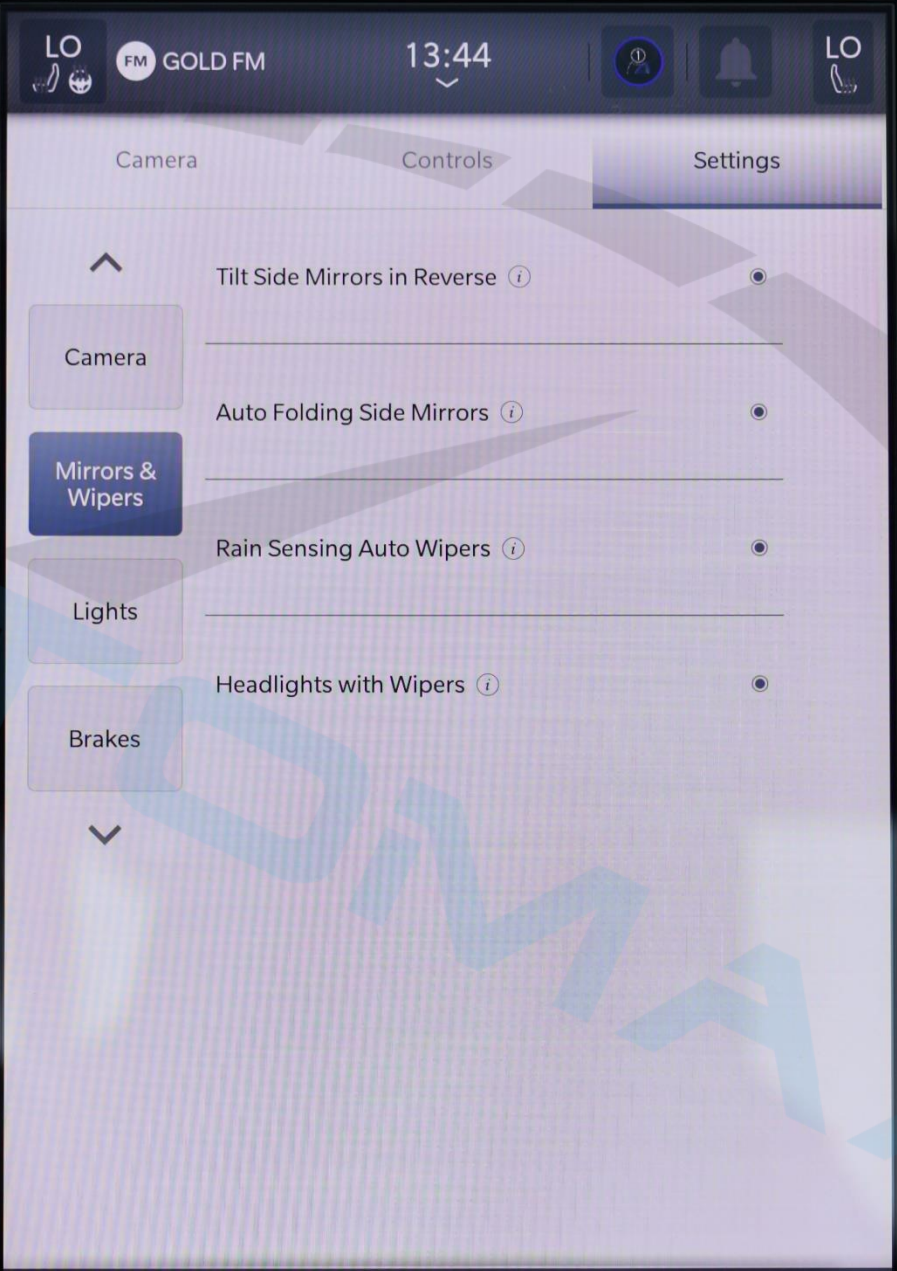

LO

FM GOLD FM

13:44

LO

Camera

Controls

Settings

Tilt Side Mirrors in Reverse ⓘ

Camera

Auto Folding Side Mirrors ⓘ

Mirrors & Wipers

Rain Sensing Auto Wipers ⓘ

Lights

Headlights with Wipers ⓘ

Brakes

NW

A

Home

Media

Comfort

Phone

Vehicle

Apps

Nav

PRND

4WD

START ENGINE TOP

0/9

MODE

AUTO

VOLUME

MUTE

FRONT

REAR

A/C

SCREEN OFF

TUNE

EVER

SCROLL