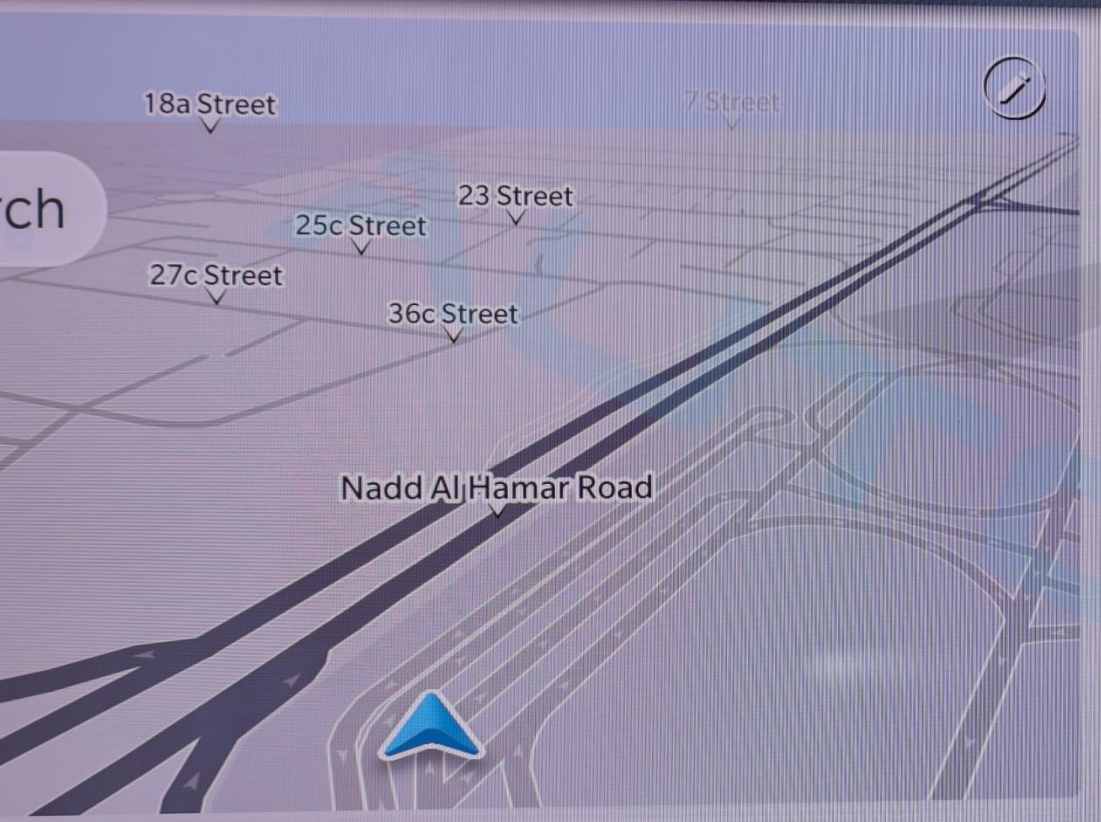

TUNE ENTER SCROLL

SCREEN OFF

PRND 4WD AUTO 2WD 4WD HIGH 4WD LOW

OFF OFF FRONT OFF REAR

ERRATA

OLD FM

13:40

LO