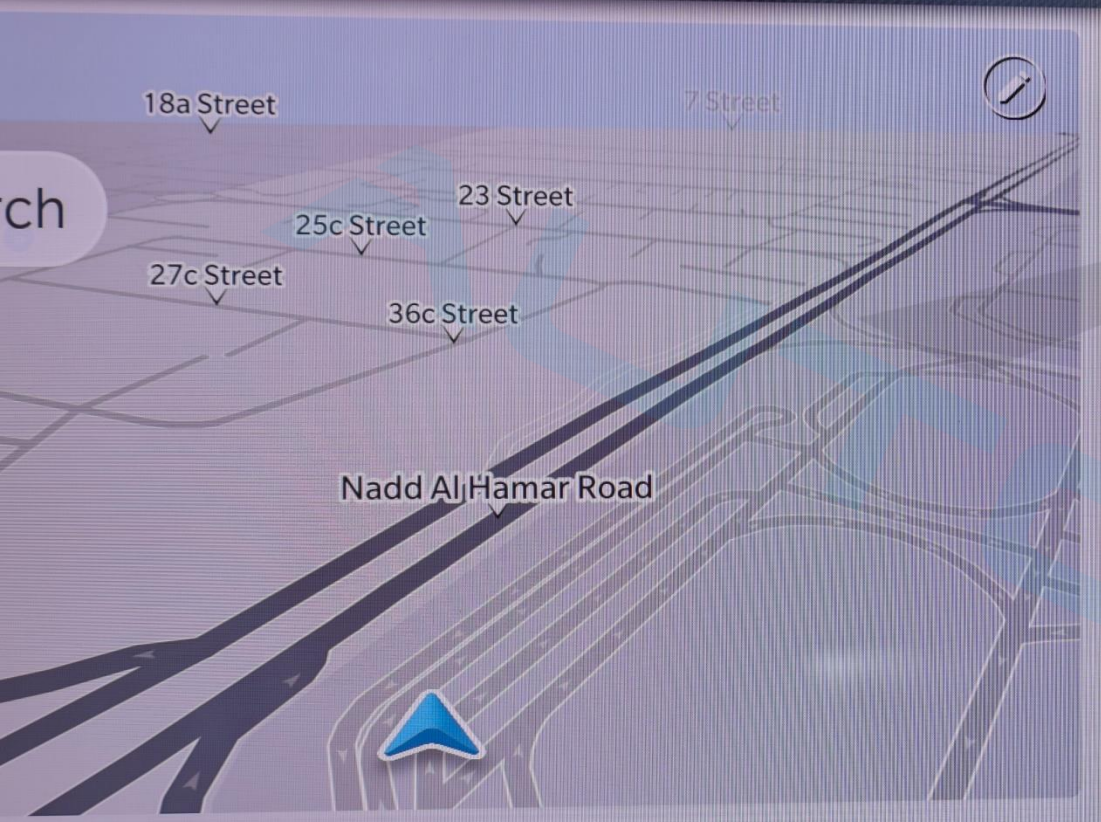

TUNE ENTER SCROLL

SCREEN OFF

PRND  
4WD AUTO 2WD  
4WD HIGH 4WD LOW

OFF  
P OFF FRONT  
P OFF REAR

ERRATA

OLD FM

13:40

LO