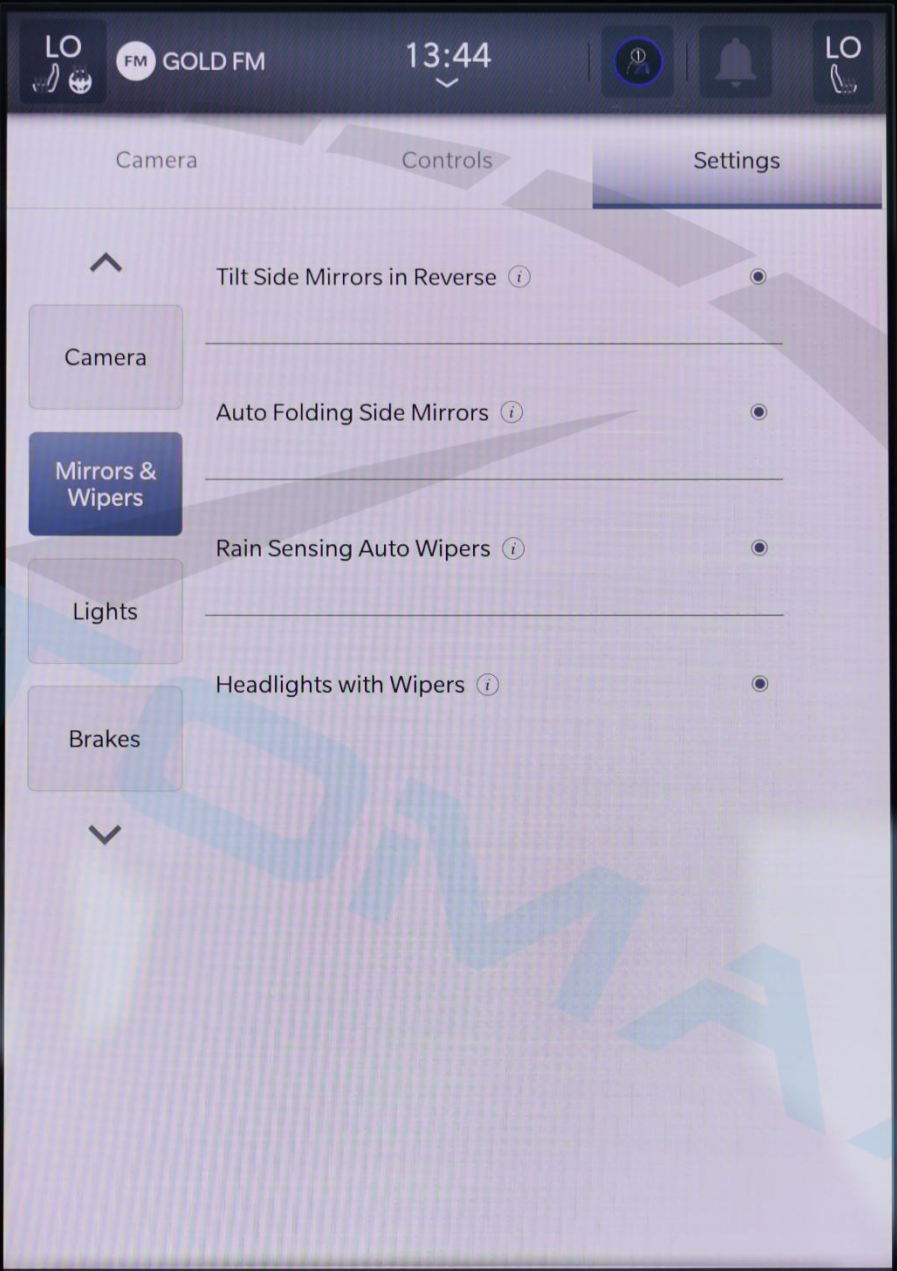

LO

FM GOLD FM

13:44

LO

Camera

Controls

Settings

Tilt Side Mirrors in Reverse ⓘ

Camera

Auto Folding Side Mirrors ⓘ

Mirrors & Wipers

Rain Sensing Auto Wipers ⓘ

Lights

Headlights with Wipers ⓘ

Brakes

NW

A

Home

Media

Comfort

Phone

Vehicle

Apps

Nav

PRND

4WD

START ENGINE TOP

0/9

MODE

AUTO

VOLUME

MUTE

FRONT

REAR

A/C

TUNE
EVER
SCROLL

SCREEN OFF