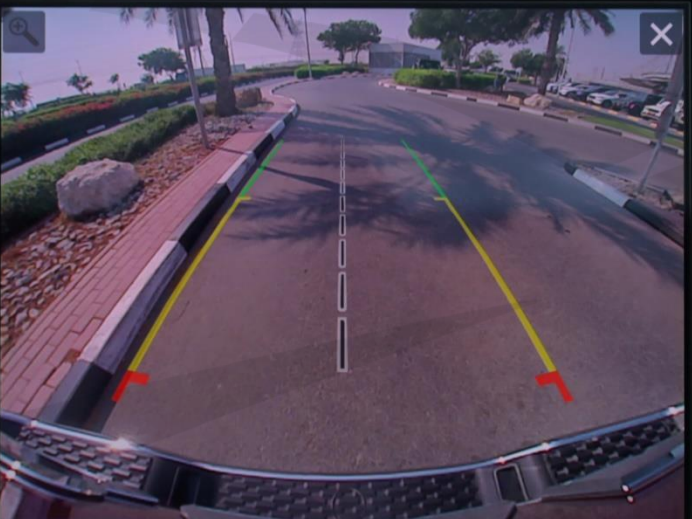

MODE

AUTO

FRONT

REAR

A/C

MUTE

SCREEN OFF

Cameras

Rear View Cam

PRND

4WD AUTO

2WD

4WD HIGH

4WD LOW

OFF

OFF

OFF