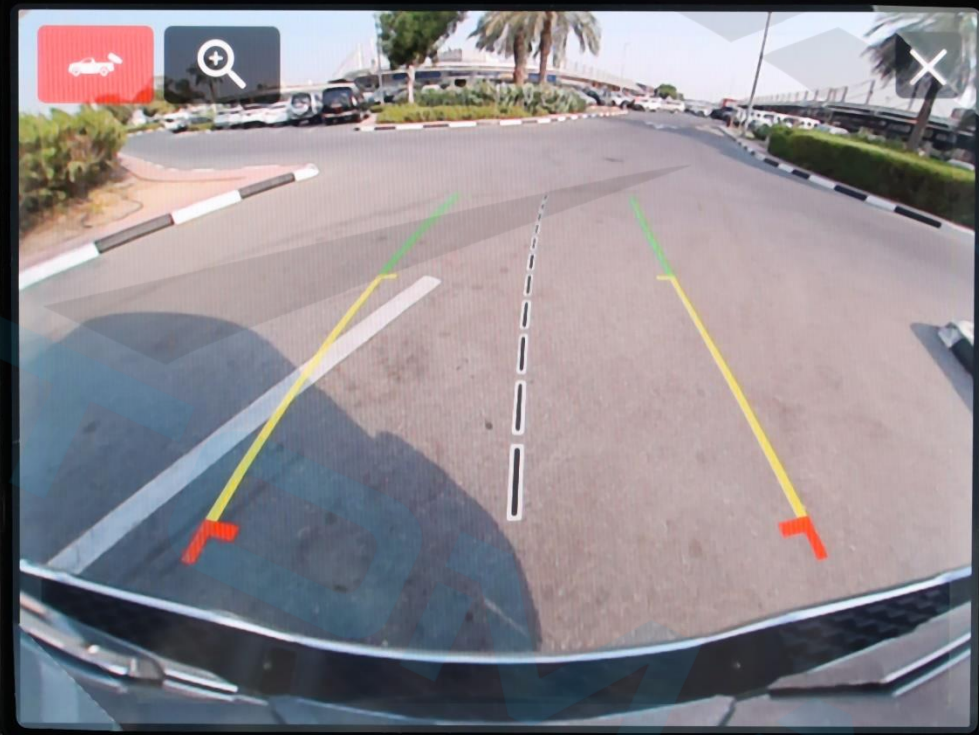

MUTE

SCREEN OFF