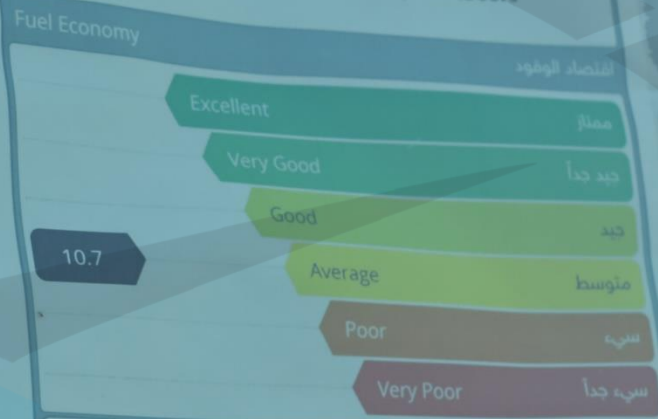

Washer control knob with a spray icon and a vertical slider.

Handbrake button with a red indicator light and the text "PULL ON".

Buttons for trunk and hood release.

ALL RIGHTS RESERVED

®

Manufacturer Name: FCA US LLC  
Model Year: 2025  
Vehicle Type: FCA US LLC RAM 1500 3.0L Pick-up 4x4 4Doors  
Label No: 167601