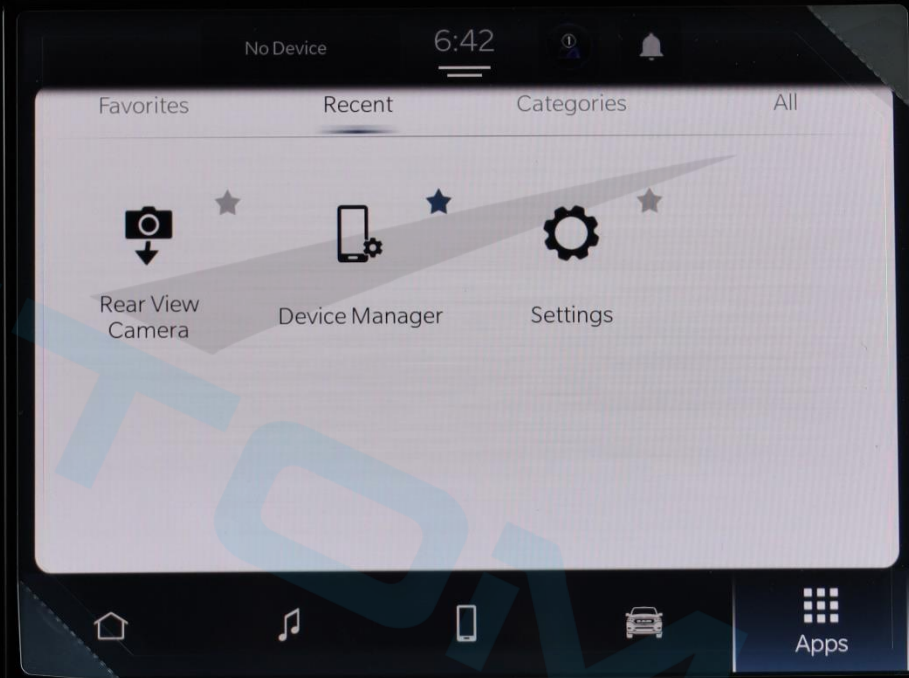

RAM

MUTE

SCREEN OFF