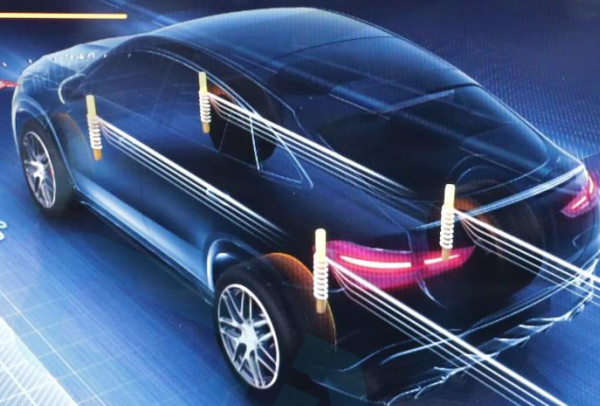

13:30

Vehicle Engine IWC Consumption

0°

0%

LOW

S+

LOW