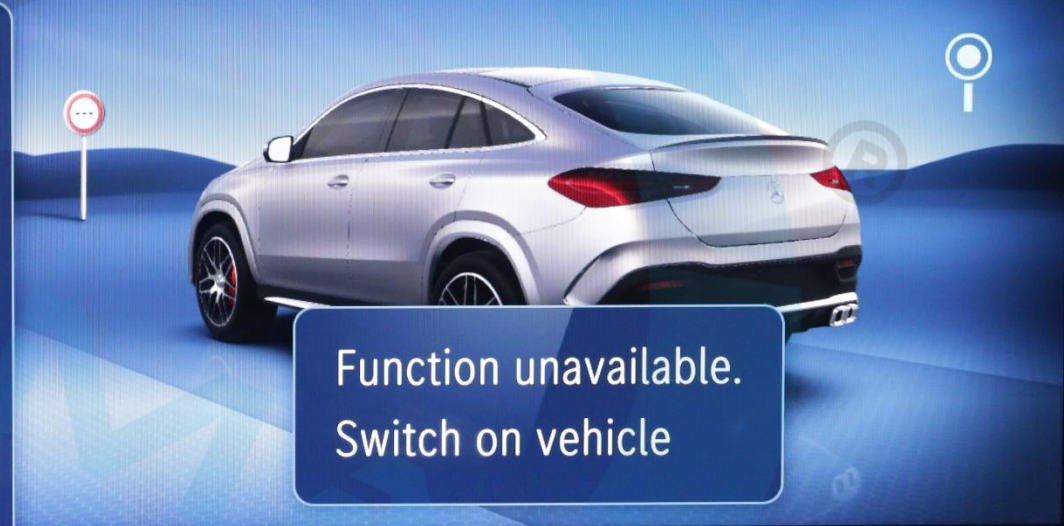

Assistance

Camera

DSR

13:30

Collision avoidance

Active Brake Assist

Blind Spot Assist

Home Back Wi-Fi 11:21

Messages Star **Car Functions**

HUD Head-up display	 Car wash mode	 Downhill Speed R.	 Lower
 PARKTRONIC	 All settings		

13:30

Assistance

- Traffic Sign Assist >
- Traffic light view
- ATTENTION ASSIST

Front camera image. Drive forward to view the ground