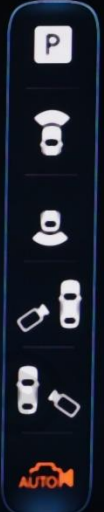

ⓧ

26.5°C

S+

R
N
D
P

DOWN

UP

Select the view by touching the display 

Check surroundings!