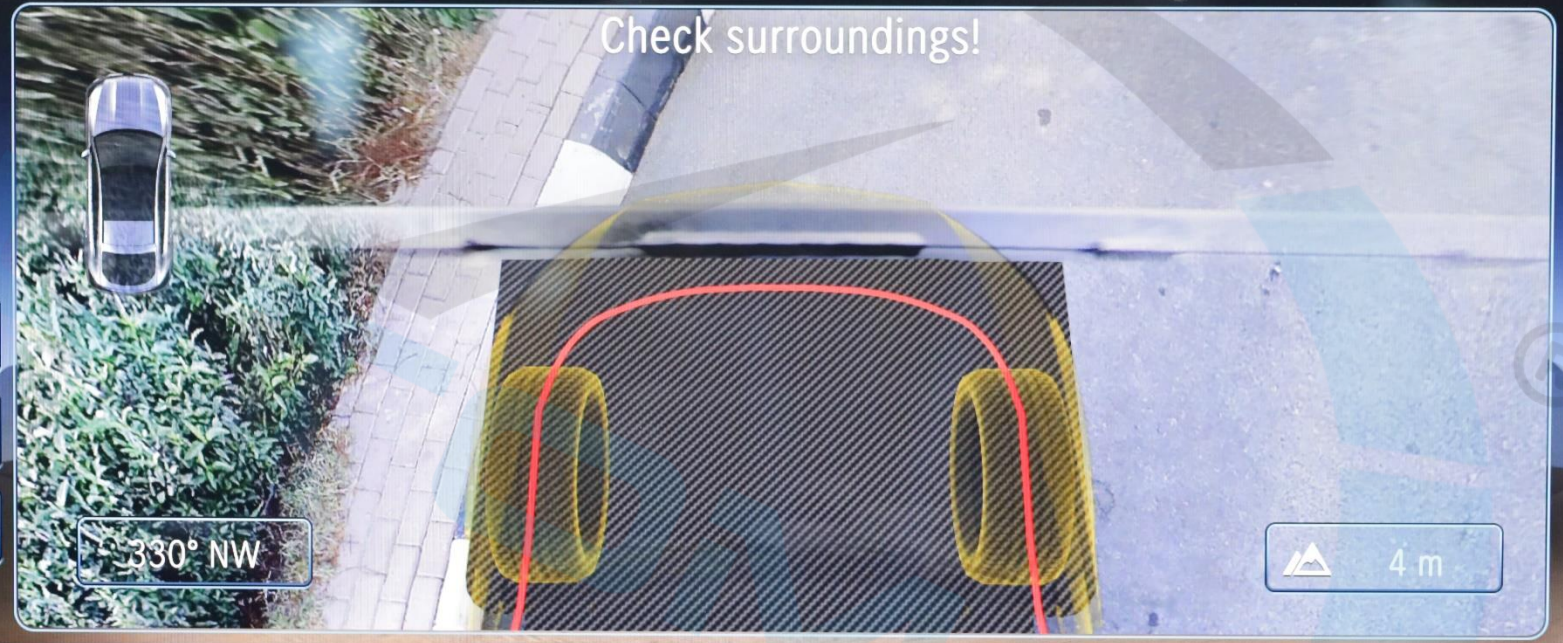

Front camera image. Drive forward to view the ground

Check surroundings!

330° NW

4 m