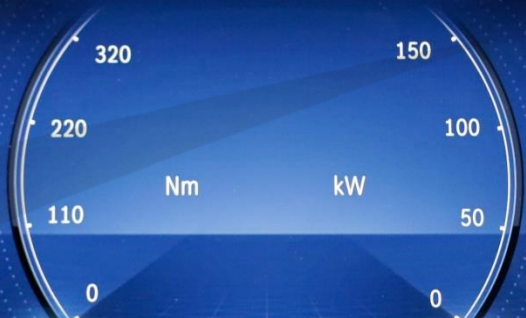

-1%

DYNAMIC

16:17

Consumption Vehicle Engine

Torque

Power

0

kPa