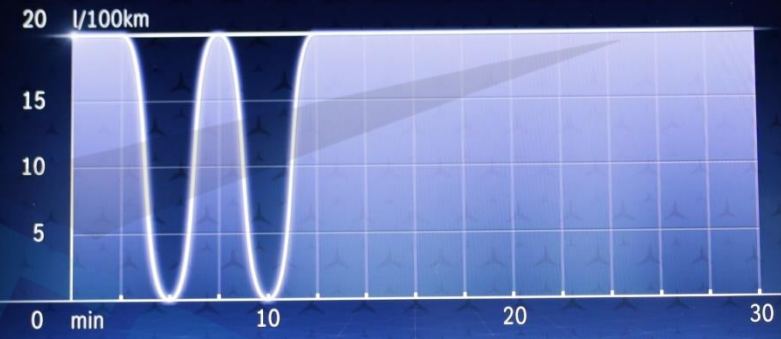

16:16

Consumption Vehicle Engine

From start
79.1
l/100km

7.5 min | 30 min | 90 min | 3 h

Climate control interface with two circular dials labeled "LOW" and various icons for fan speed, temperature, and air flow.

Bottom navigation bar with icons for DYNAMIC, camera, vehicle, hazard lights, home, power, and volume.