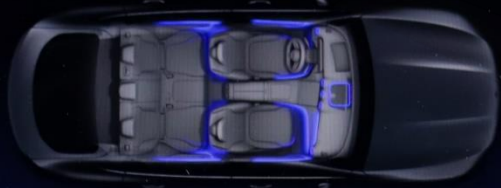

LOW MAX AUTO Climate menu A/C

16:15

Seat Ambient light

Colour Monochrome  Multi-colour

Brightness

Effects

LOW

A circular climate control knob with four fan icons around the perimeter and the word 'LOW' in the center.