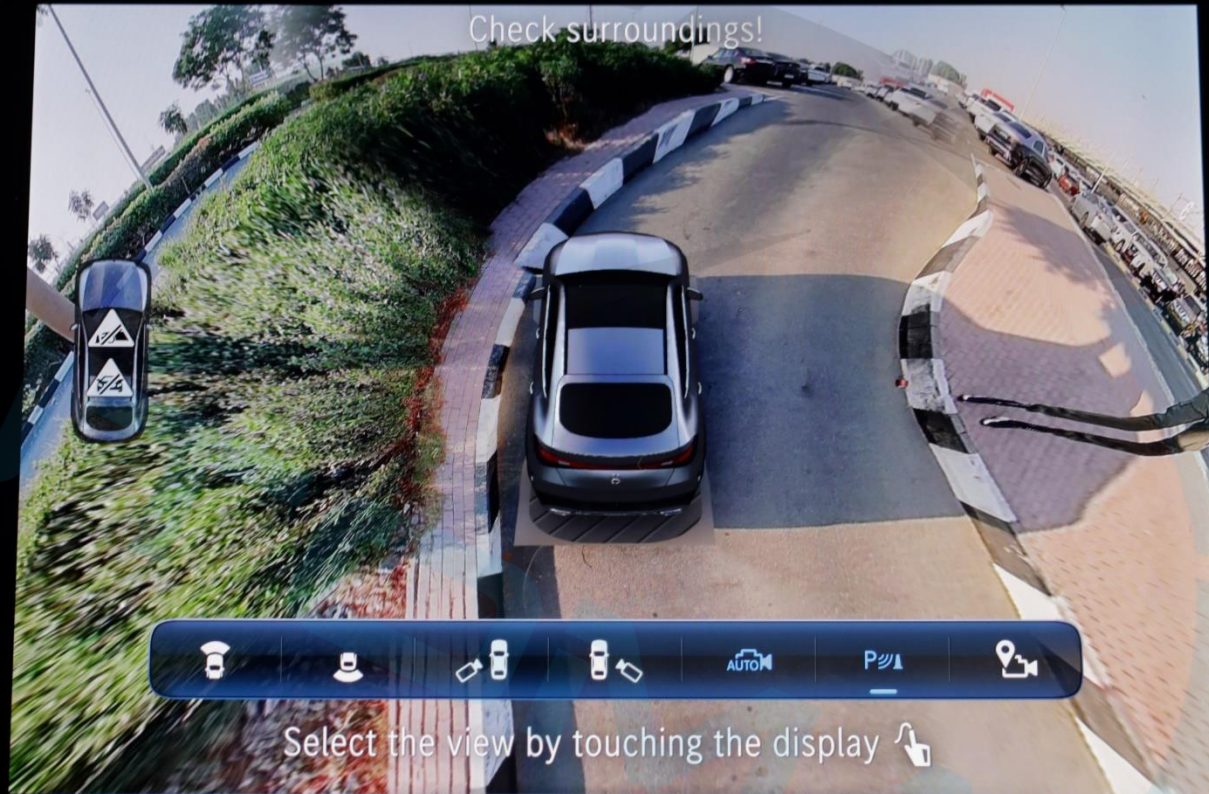

32.0 °C

POWER

CHARGE

C

R  
N  
D  
P

Camera views

**P** Parking Assistance

Check surroundings!