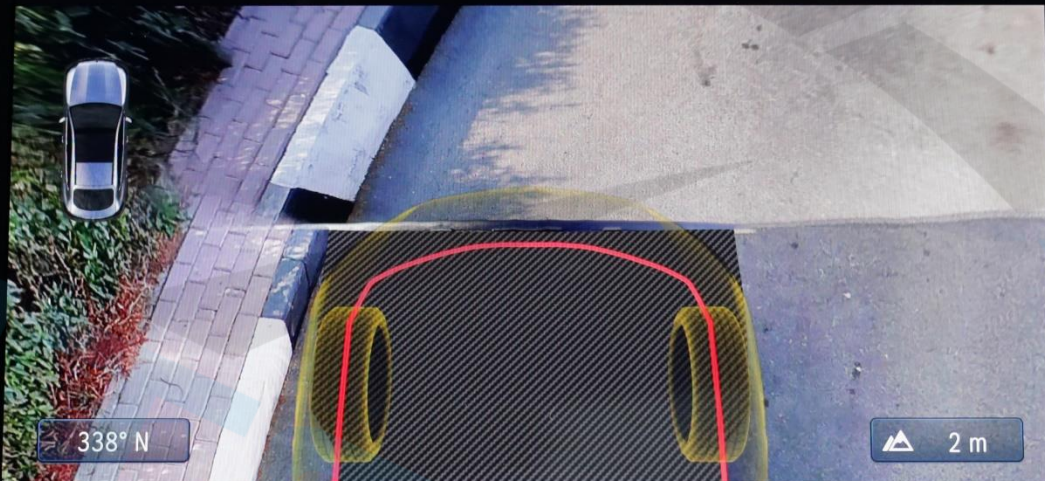

260 kPa	270 kPa
270 kPa	270 kPa

Tyre temperature

40 °C	40 °C
37 °C	39 °C

Navigation and vehicle status bar

Icons for navigation (P), DSR, M, and vehicle status (Off).

Climate control interface

Two circular dials labeled "LOW" with arrows for temperature adjustment. Between them are buttons for "MAX", "AUTO", "Climate menu", "REAR", and "A/C".

Bottom status bar

Icons for "DYNAMIC", vehicle status, hazard lights, power, and volume control.

Front camera image. Check surroundings!

Drive forward to view the ground

AUTO

Climate menu

A/C

16:16