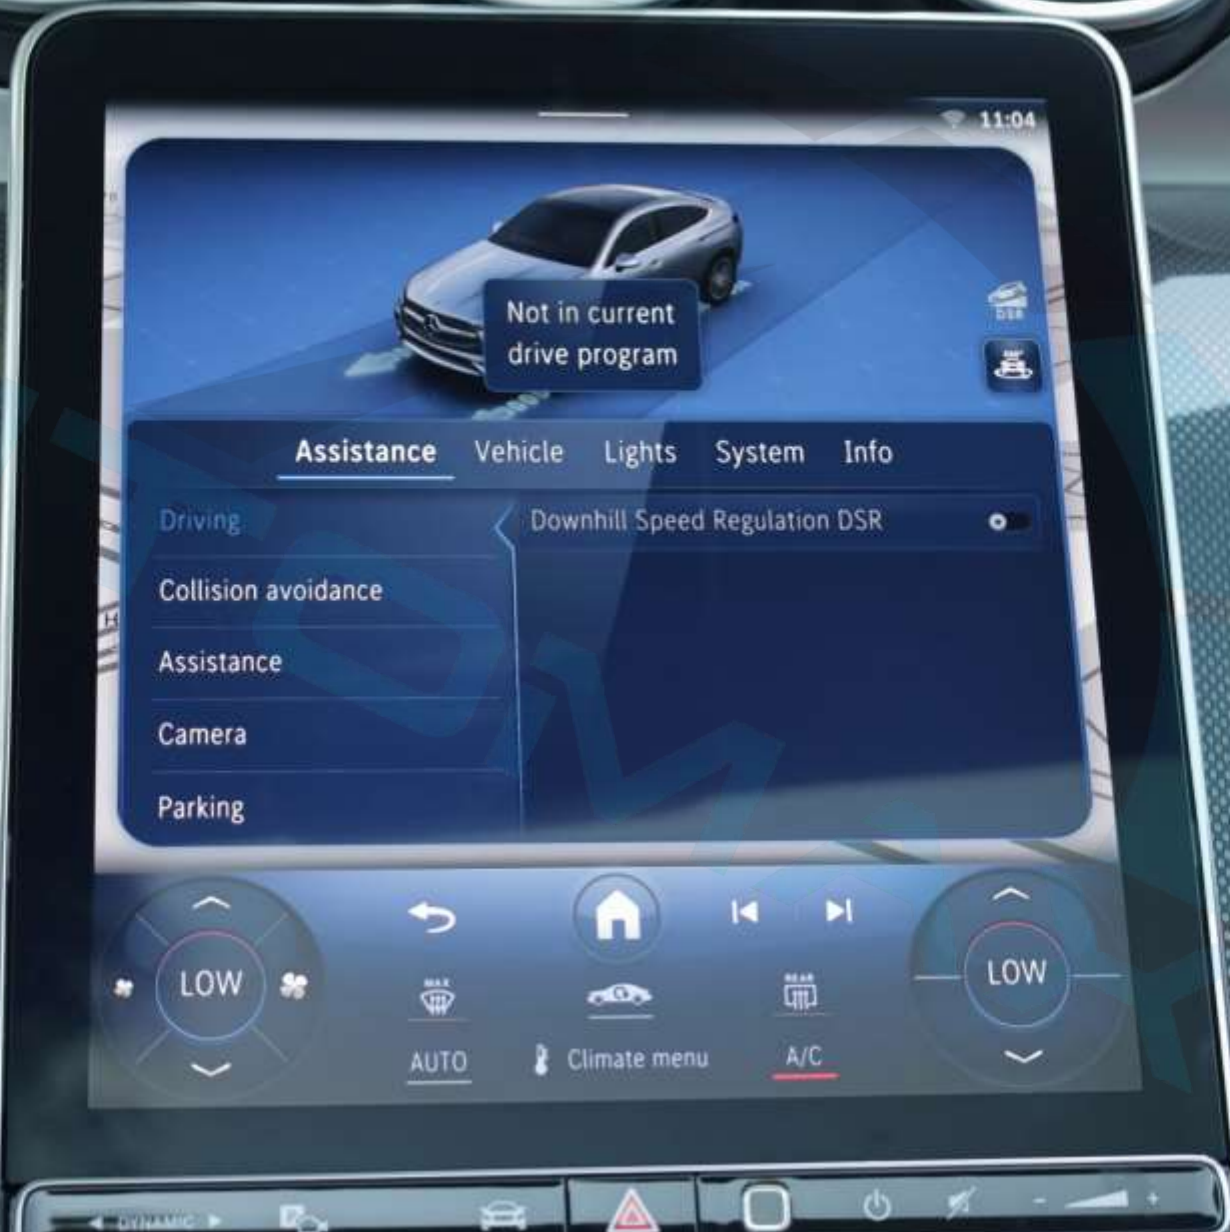

A/C

DYNAMIC

11:04

Assistance Vehicle Lights System Info

- Driving ESP >
- Collision avoidance Active Brake Assist [toggle] [gear]
- Assistance Active Lane Keeping Assist [toggle] [gear]
- Camera Blind Spot Assist [toggle] [i]
- Parking

LOW [up/down arrows]

[home icon] [back/forward arrows]

[MAX icon] [REAR icon]

AUTO Climate menu A/C

DYNAMIC [car icon] [warning triangle icon] [square icon] [power icon] [signal icon]

11:04

Not in current drive program

Assistance Vehicle Lights System Info

- Driving
- Collision avoidance
- Assistance
- Camera
- Parking

Downhill Speed Regulation DSR

AUTO

Climate menu

A/C

DYNAMIC

11:04

Assistance Vehicle Lights System Info

- Driving
- Collision avoidance
- Assistance
- Camera
- Parking

ATTENTION ASSIST

LOW

Navigation icons: Home, Back, Forward, Max, Rear View Mirror, A/C, Climate menu

LOW