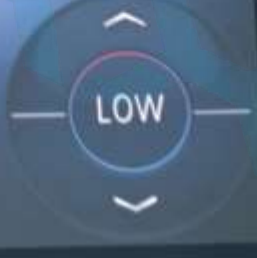

AUTO

Climate menu..

A/C