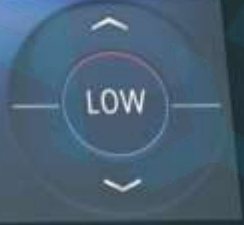

Manual shifting

Open/close

Automatic filling station search

DYNAMIC SELECT

Car wash mode

11:06

Seat Ambient light

Colour