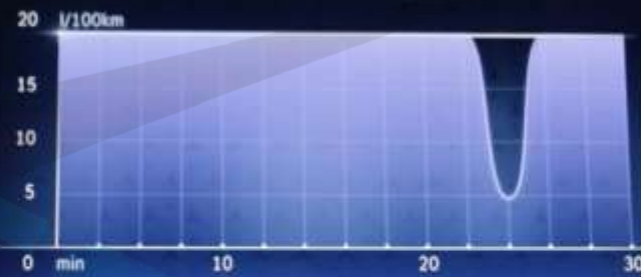

7.5 min 30 min 90 min 3 h

Climate control interface with buttons for LOW, AUTO, Climate menu, and A/C.

DYNAMIC [Icons: Car, Triangle, Square, Power, Signal]