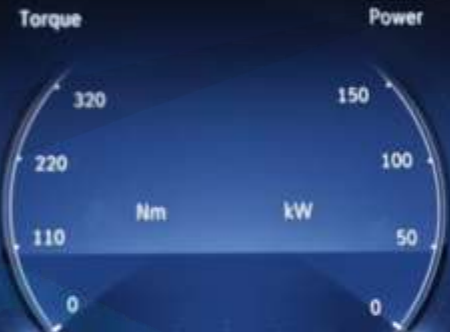

LOW

LOW

AUTO

Climate menu

A/C

DYNAMIC

11:10

Consumption Vehicle Engine