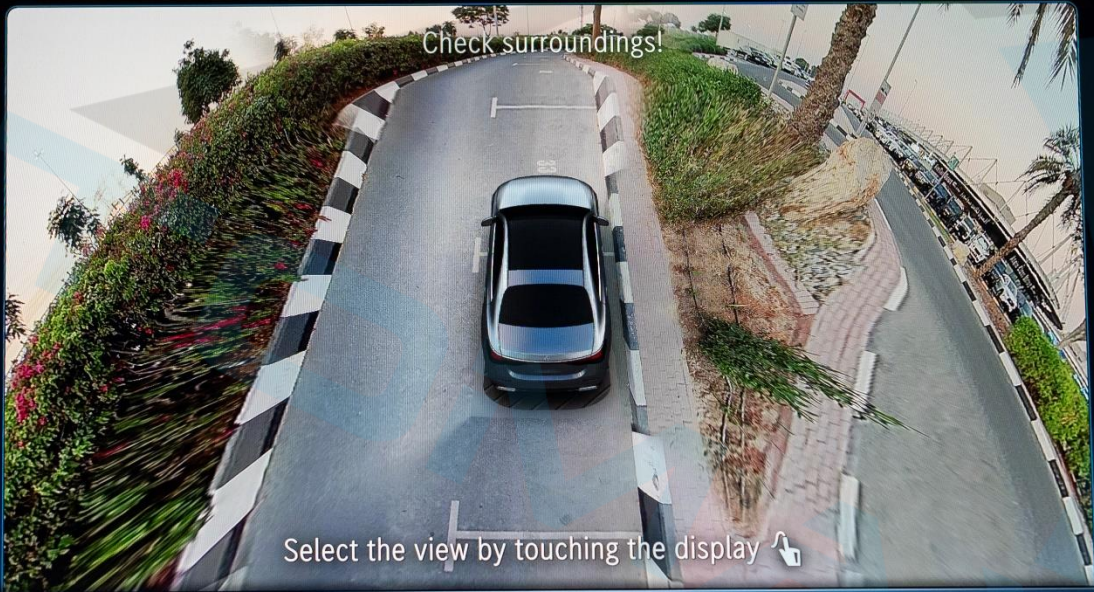

R
N
D
P

Camera views Parking Assistance

Select the view by touching the display

16.0 5 MENU 16.0

16:38

Functions

System
On

ESP