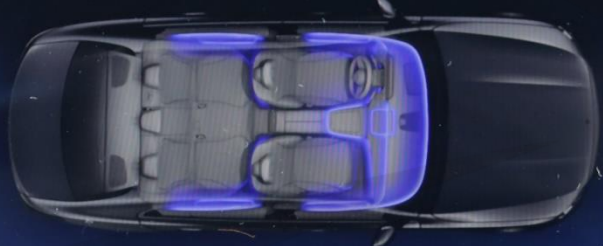

LOW

MENU

SYNC

LOW

10:26

Seat Ambient light

Colour Monochrome  Multi-colour

Brightness

Effects

LOW 4 AUTO MENU ↶ 🏠 ⏪ ⏩ MAX SYNC LOW

10:25

Seat Ambient light

Seat kinetics

Position seat automatically

Driver

Passenger