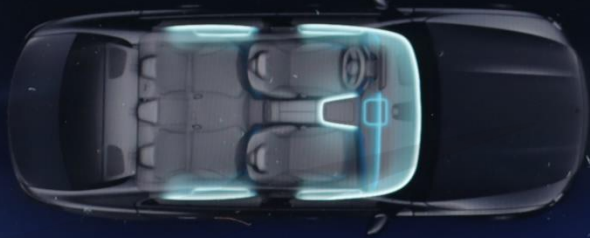

10:26

Seat Ambient light

Colour

Monochrome

Multi-colour

Brightness

Effects