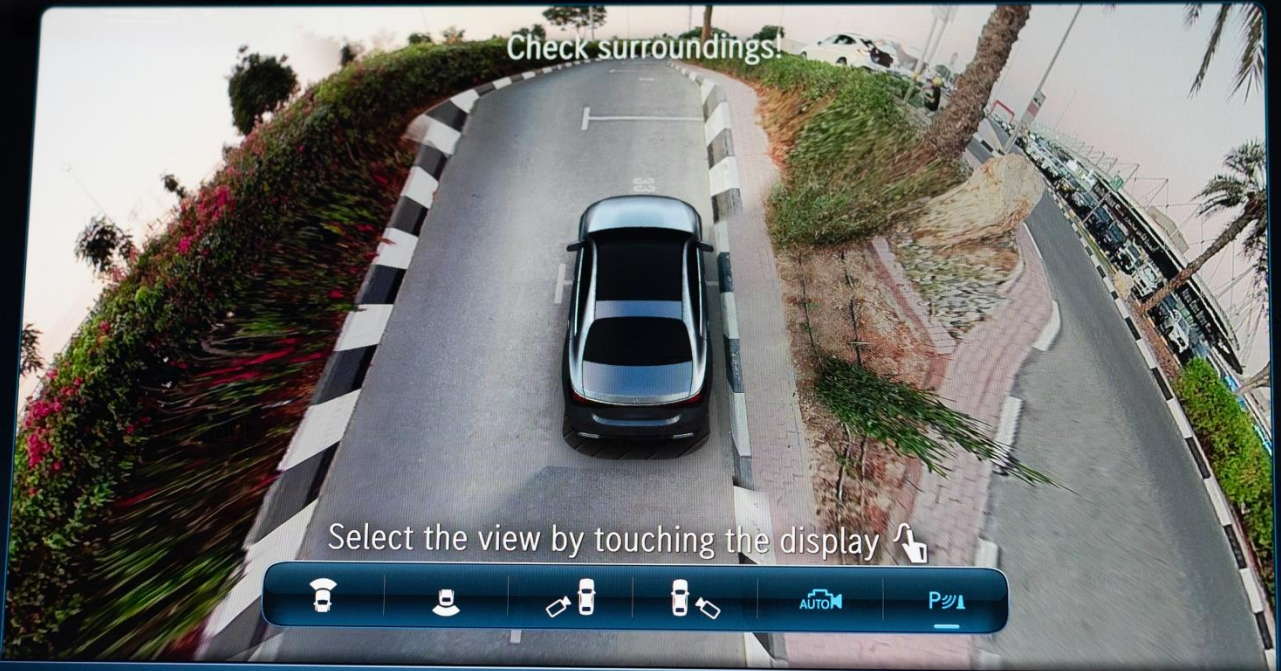

ENGINE  
START / STOP

Camera views

Parking Assistance

Check surroundings!

Select the view by touching the display

P

ENGINE  
START / STOP

Abu Musa