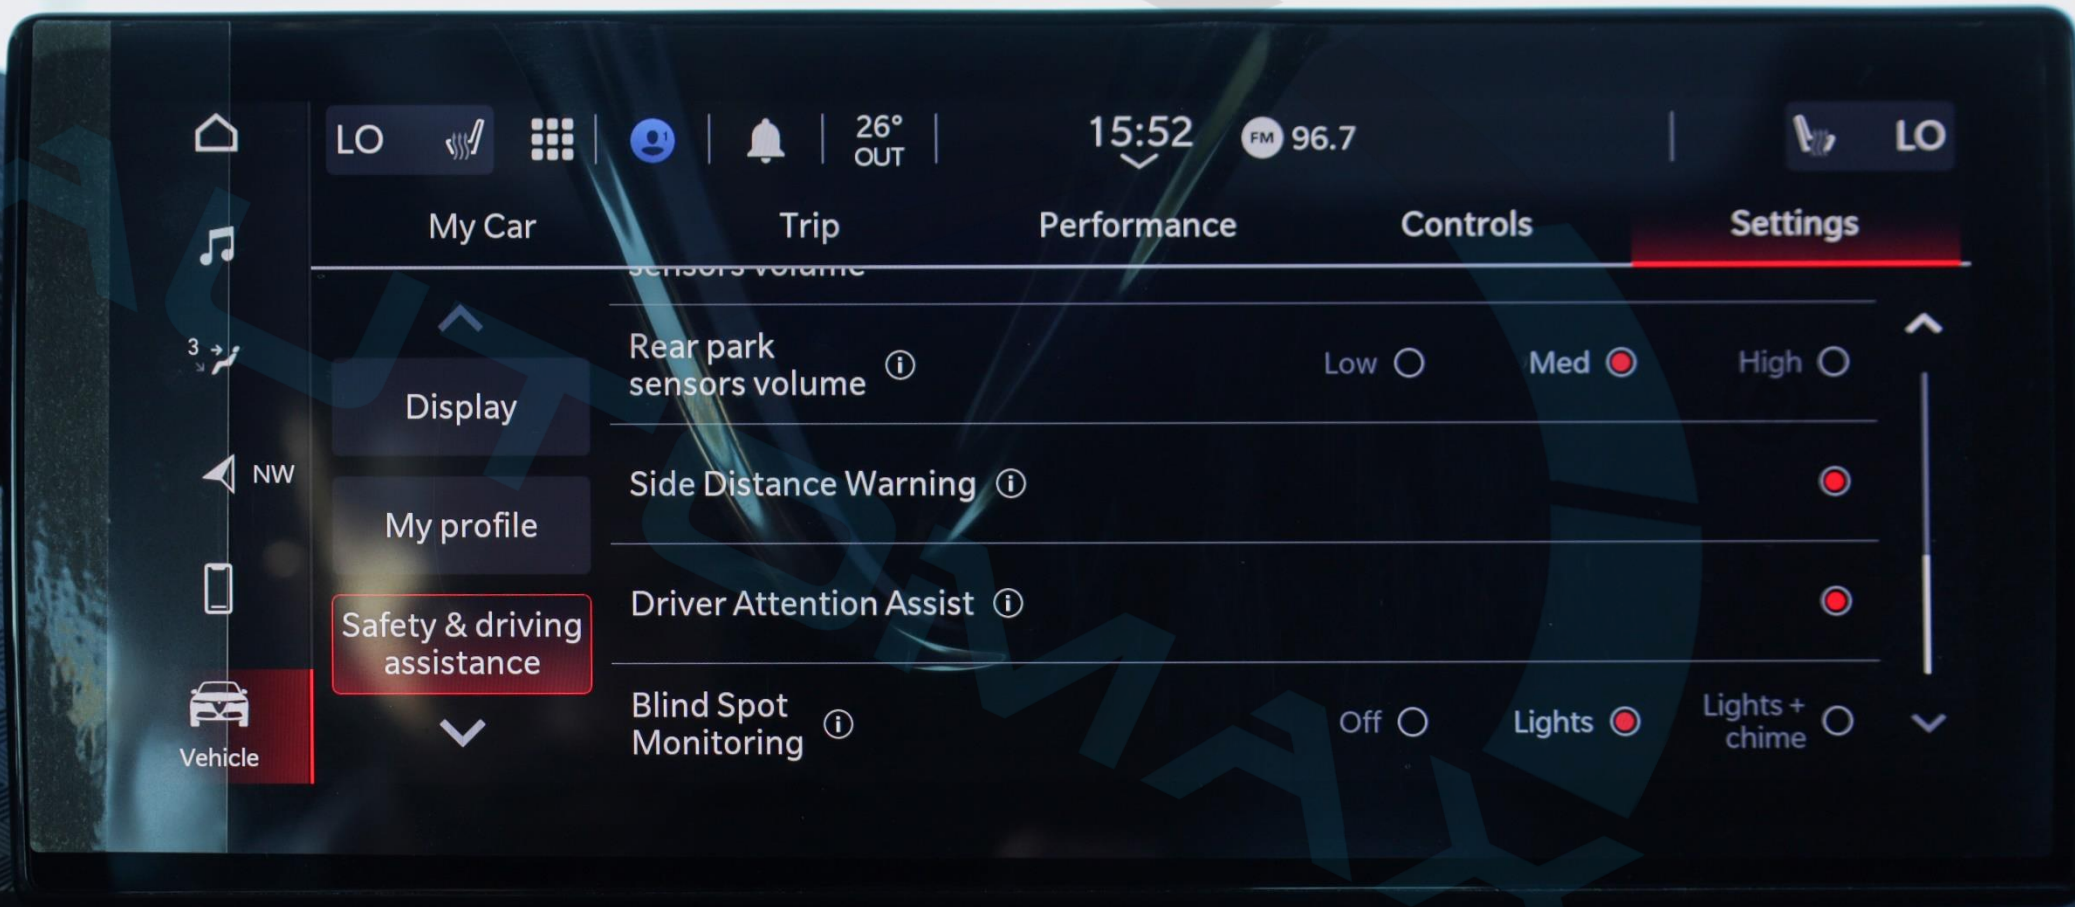

LO

26°
OUT

15:52

96.7

LO

My Car

Trip

Performance

Controls

Settings

3 →

NW

Vehicle

Display

My profile

Safety & driving
assistance

Rear park
sensors volume ⓘ

Low ☐

Med ☒

High ☐

Side Distance Warning ⓘ

Driver Attention Assist ⓘ

Blind Spot
Monitoring ⓘ

Off ☐

Lights ☒

Lights +
chime ☐