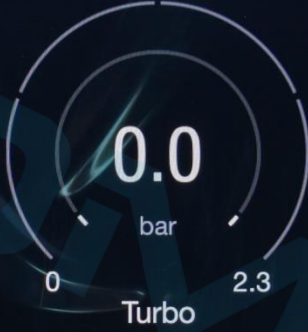

LO

26°
OUT

15:53

FM 96.7

LO

My Car

Trip

Performance

Controls

Settings

NW

Vehicle

Technical Gauges

Consumption
History

Accessory Gauges