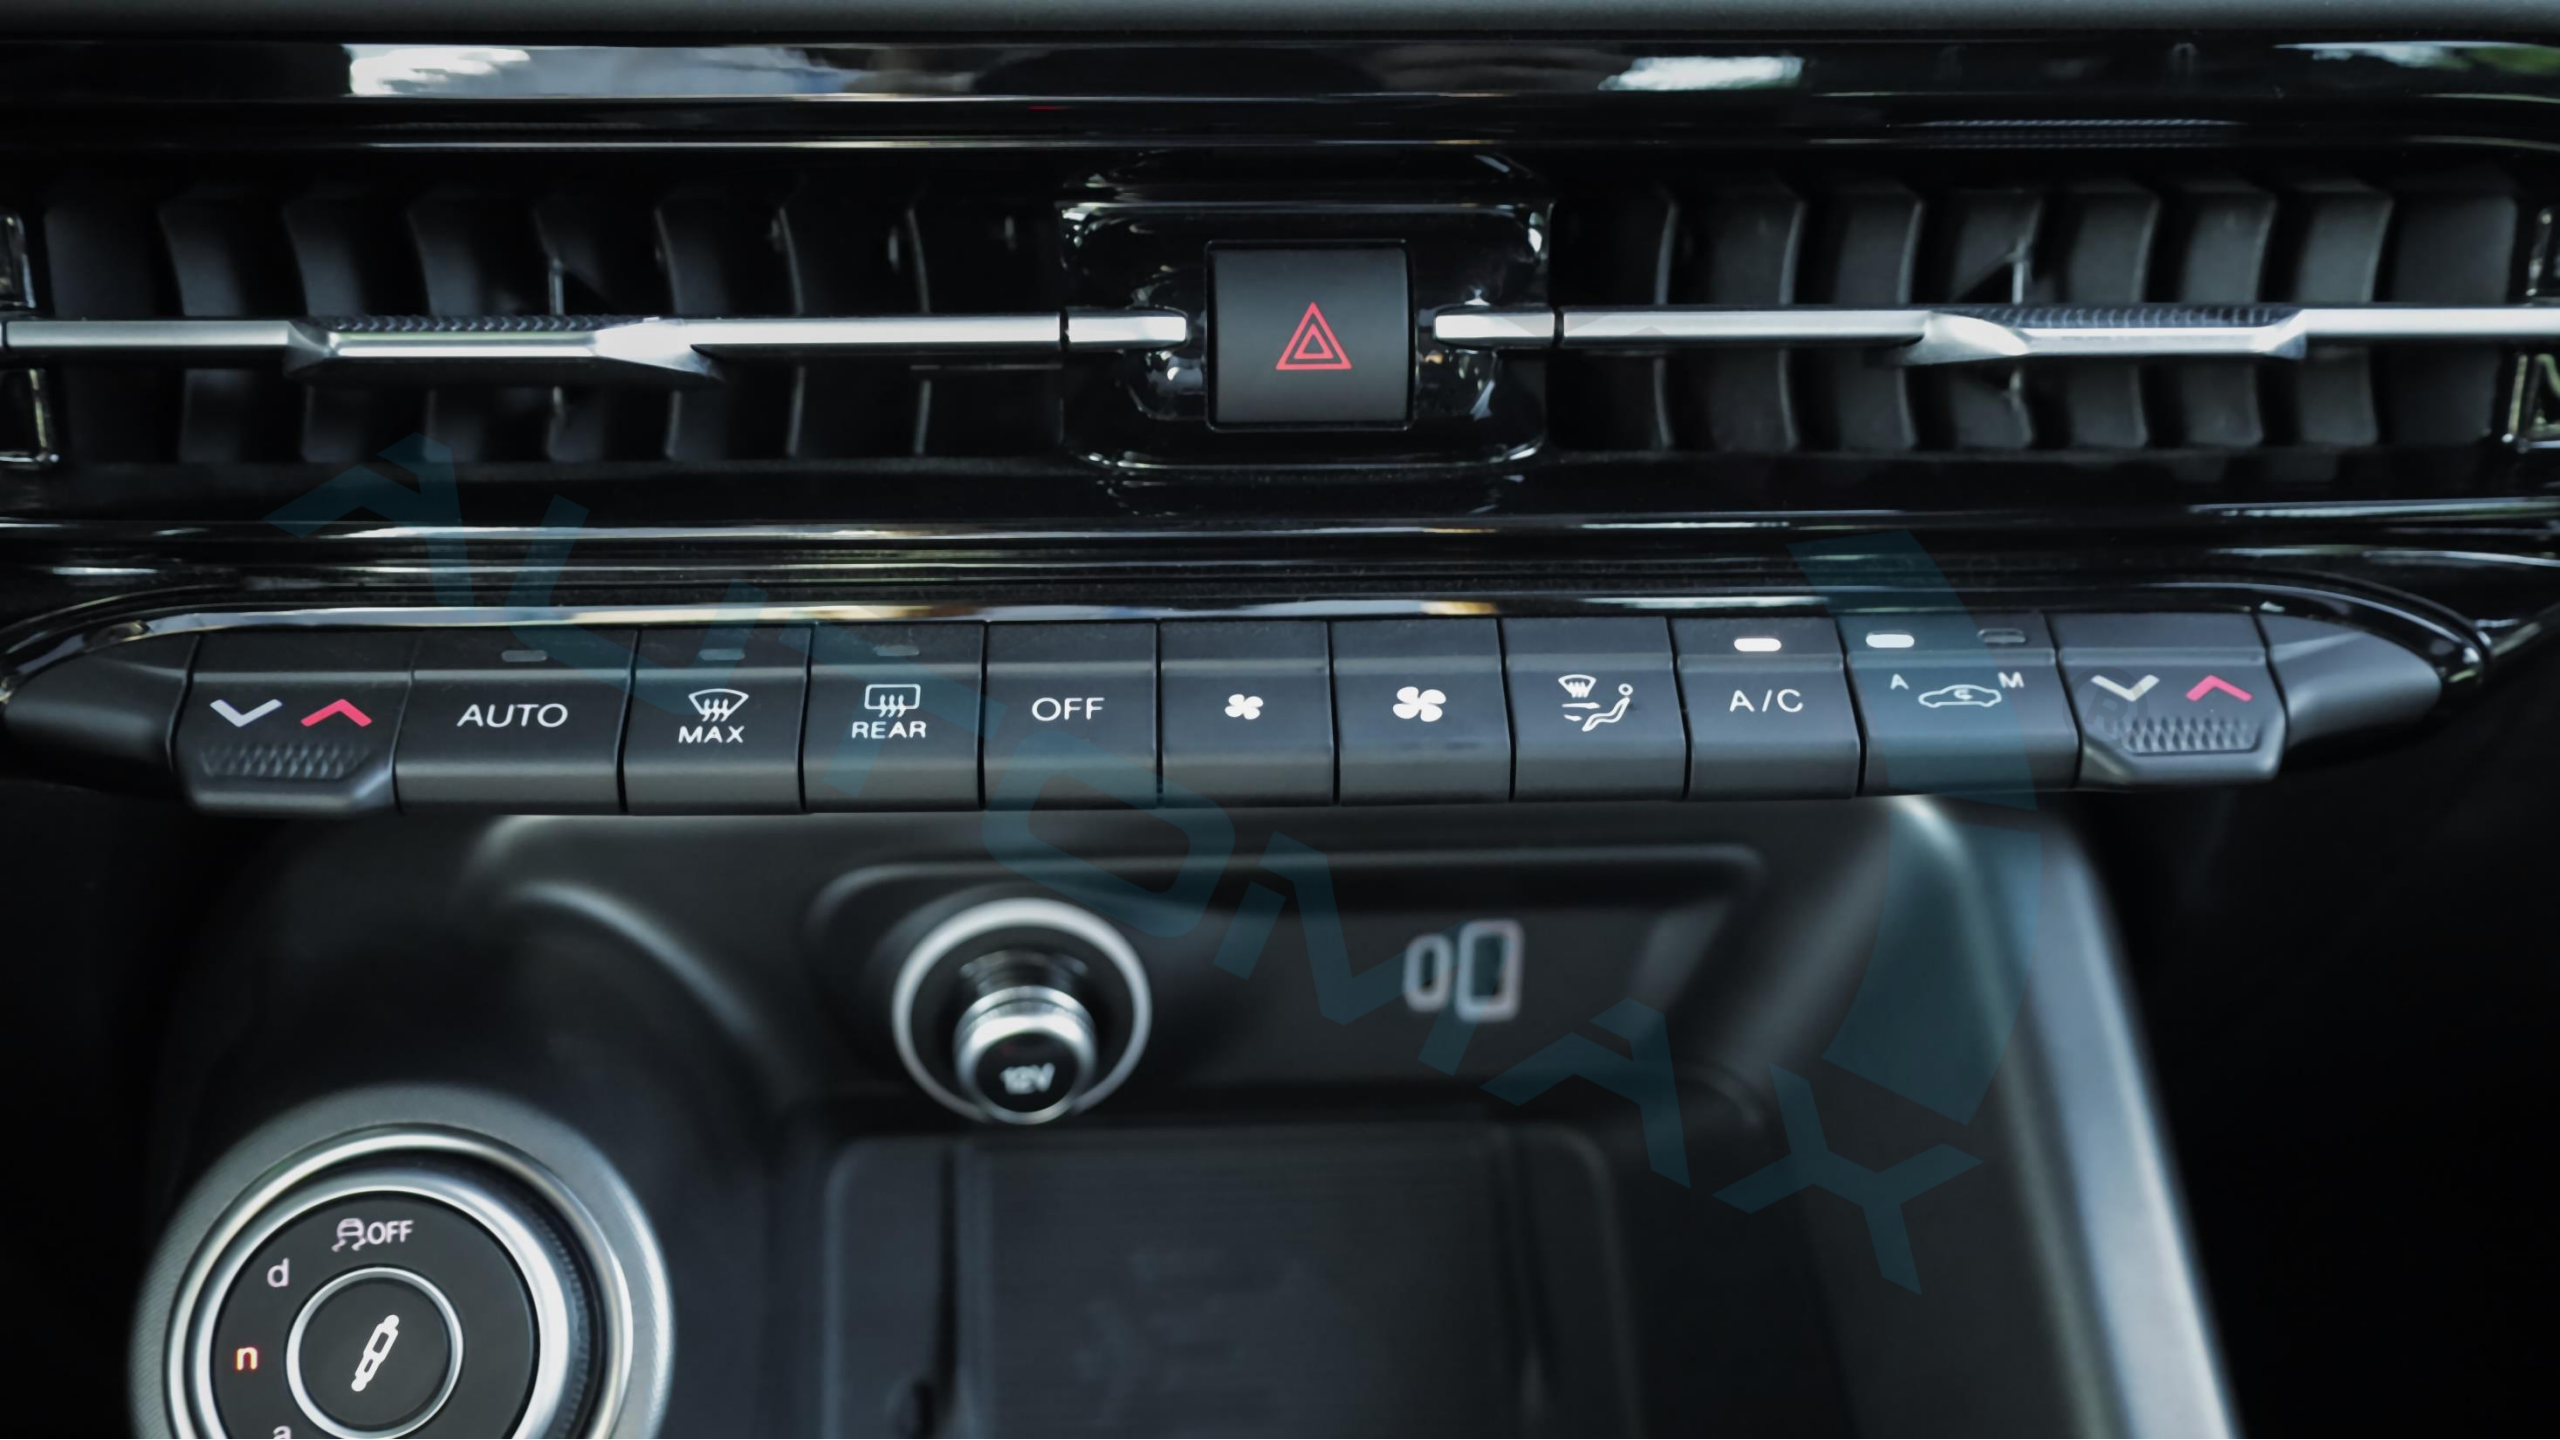

Обог. водит.

Climate control panel with the following buttons from left to right:

- Temperature control buttons (down and up arrows)
- AUTO
- MAX (windshield wiper icon)
- REAR (rear window wiper icon)
- OFF
- Low fan speed (two-bladed fan icon)
- High fan speed (four-bladed fan icon)
- Defrost (windshield wiper icon)
- A/C (air conditioning icon)
- Mode selector (A, E, M icons)
- Temperature control buttons (down and up arrows)