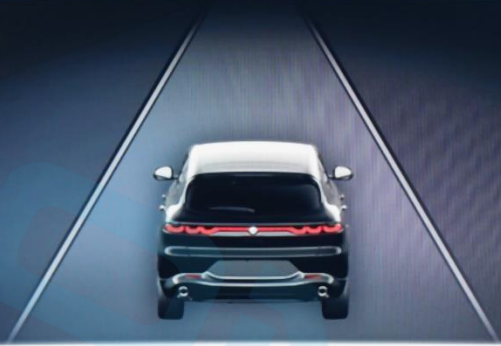

P

15:49

0 km/h

26 °C

dna

Driver Assist

P

15:49