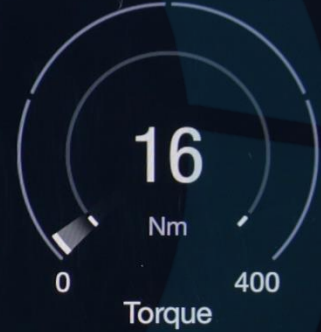

FM 96.7

LO

My Car

Trip

Performance

Controls

Settings

NW

Vehicle

Technical Gauges

Consumption
History

Accessory Gauges

LO

26°
OUT

15:54

96.7