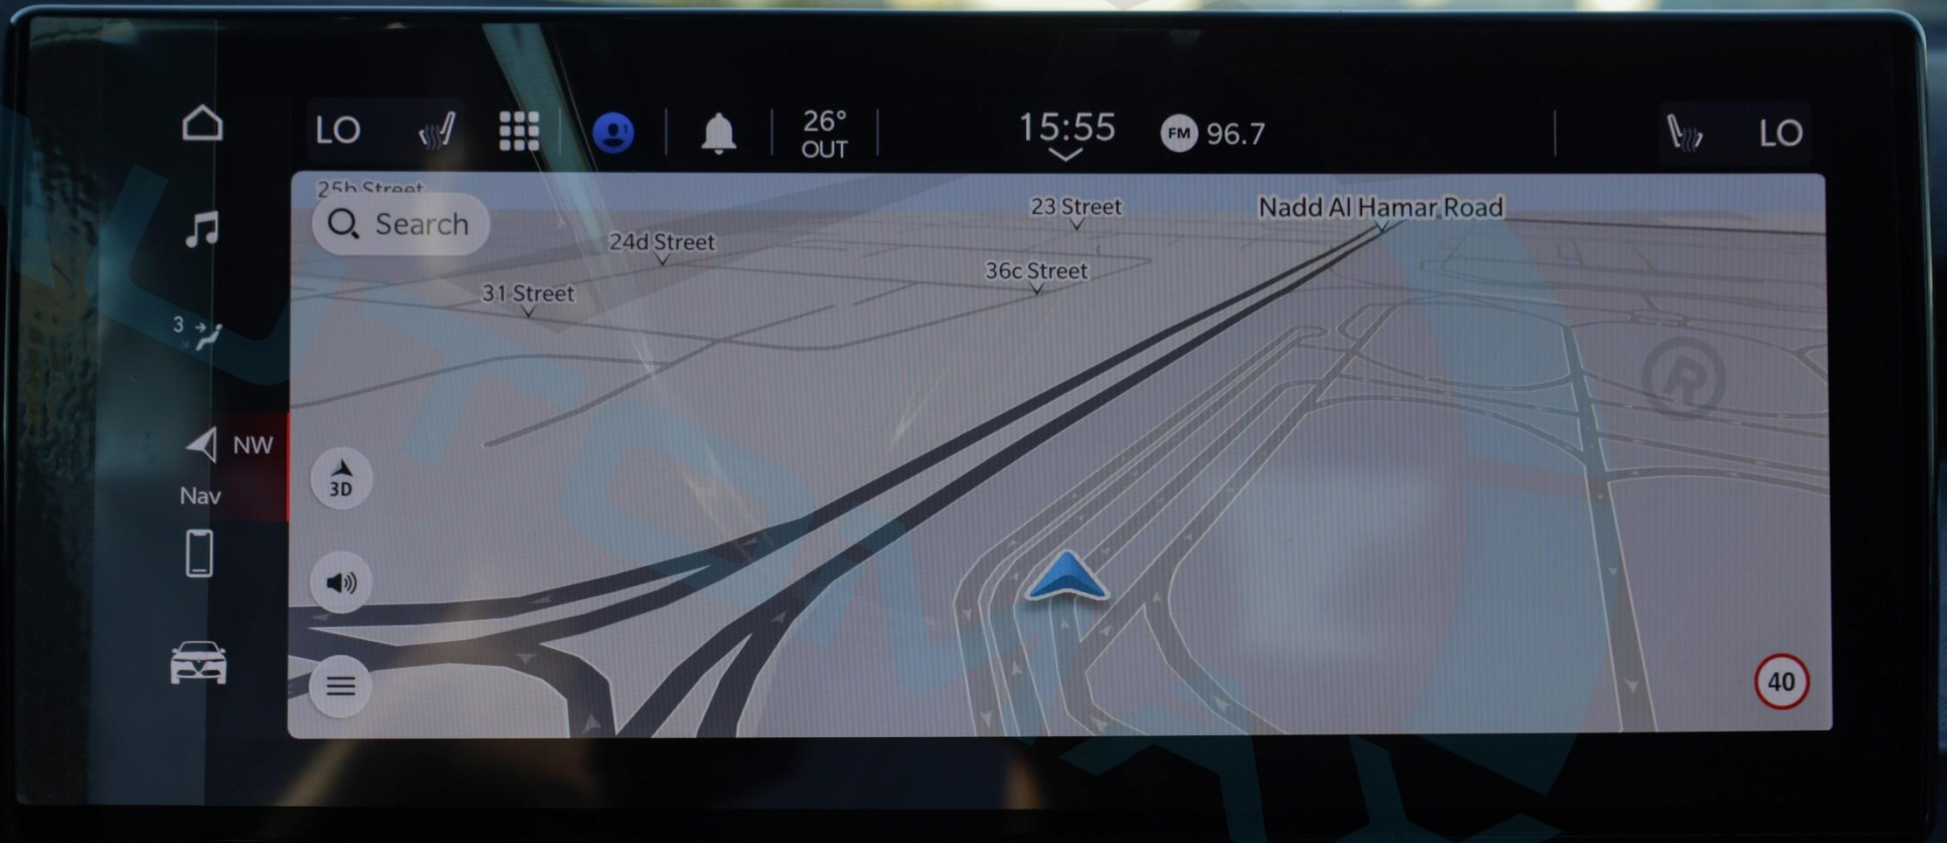

LO

26°
OUT

15:55

96.7

LO

25h Street
Q Search

24d Street

23 Street

Nadd Al Hamar, Road

31 Street

36c Street

3 →

NW

Nav

40