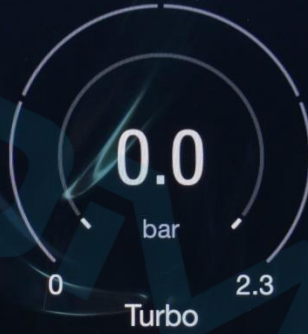

LO

26°
OUT

15:53

96.7

LO

My Car

Trip

Performance

Controls

Settings

NW

Vehicle

Technical Gauges

Consumption
History

Accessory Gauges