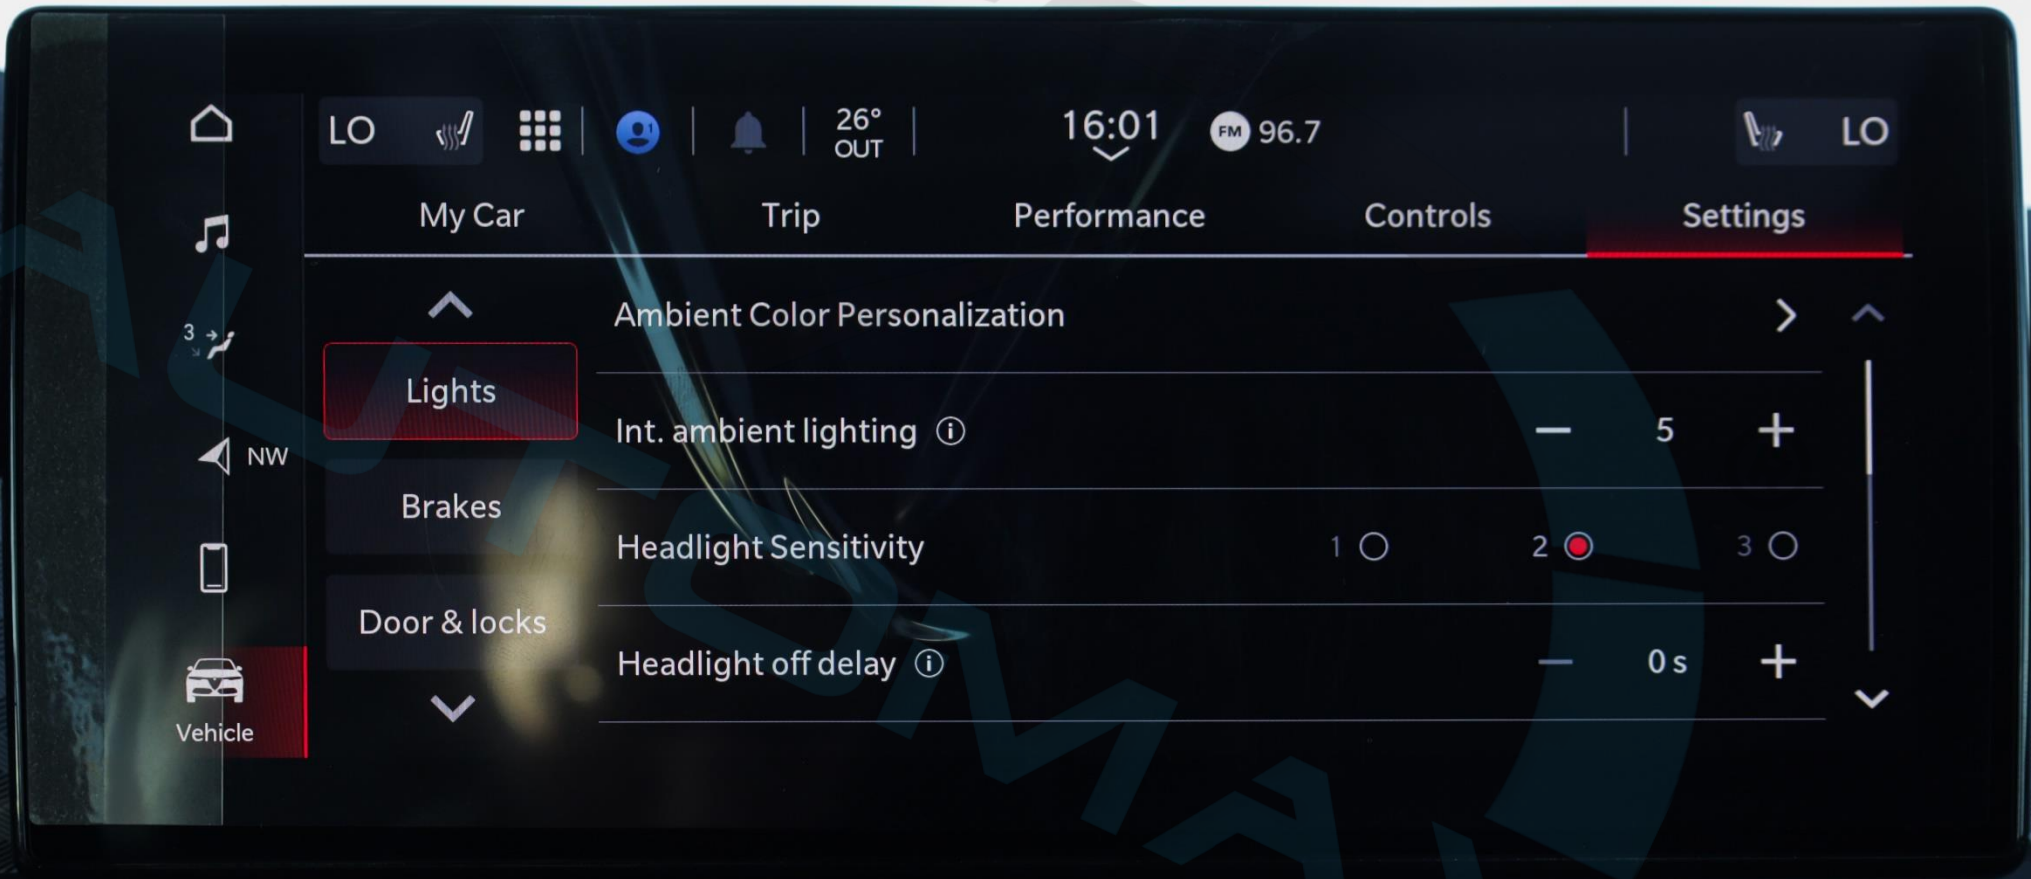

Ambient Color Personalization

3 →

NW

Vehicle

LO [Speaker icon] [Grid icon] [Person icon] [Bell icon] 26° OUT | 16:01 [Down arrow] [FM 96.7] | [Speaker icon] LO

My Car Trip Performance Controls **Settings**