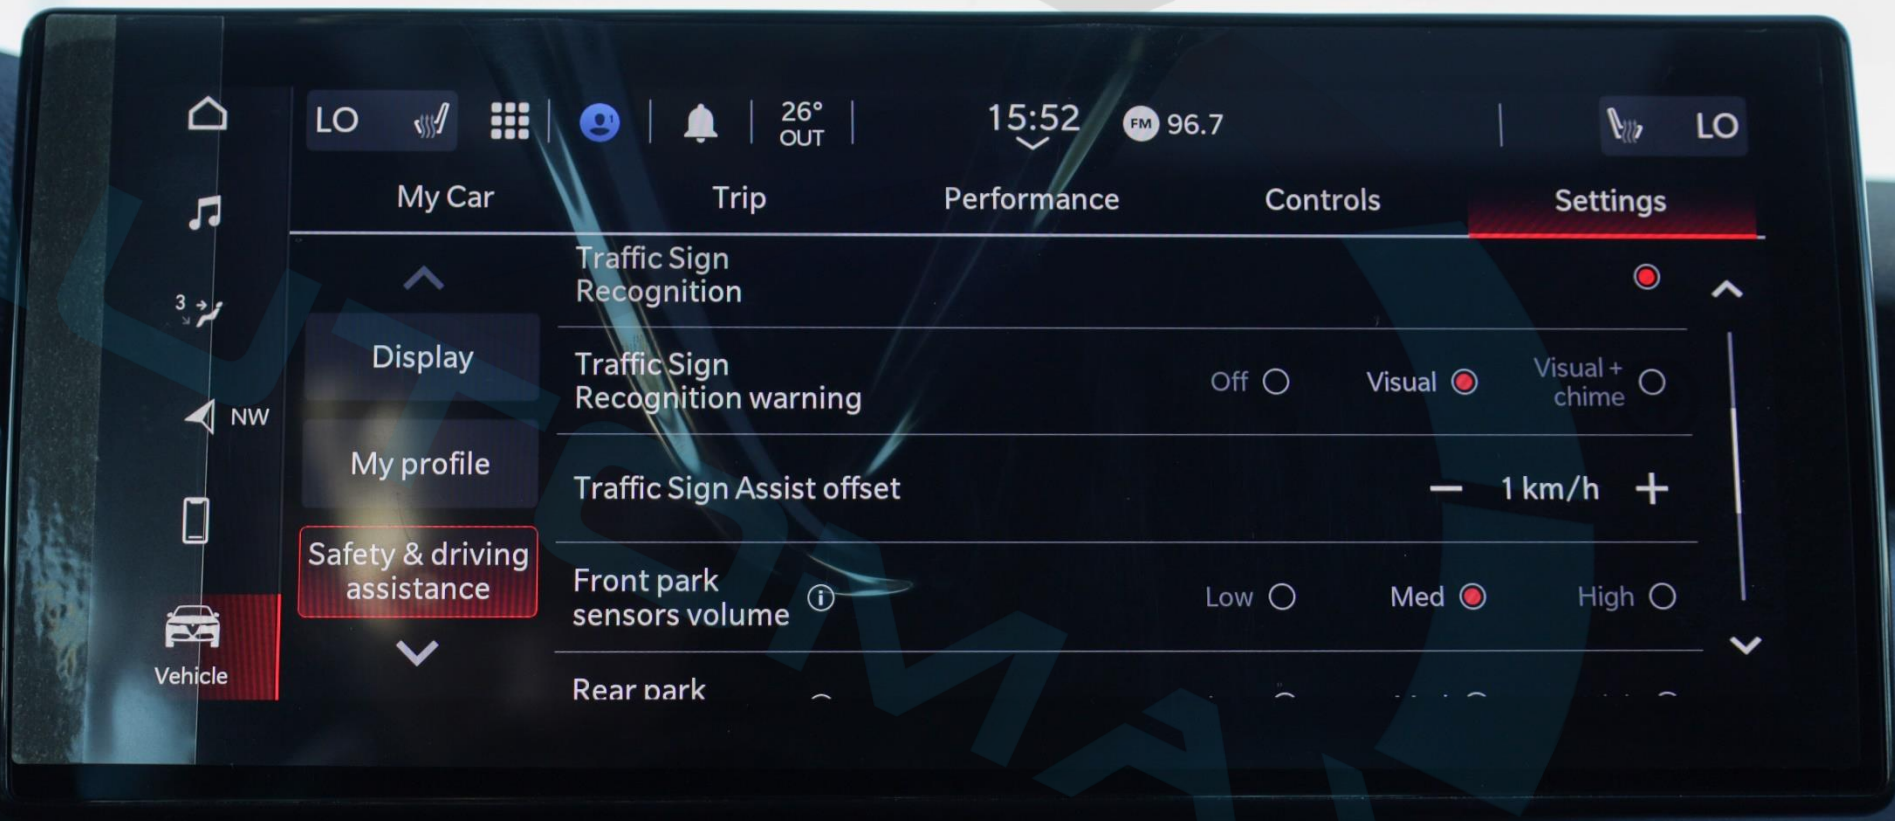

Lane Keeping Assist

My profile

Rear seat alert

Safety & driving assistance

Traffic Sign Recognition

LO

26°
OUT

15:52