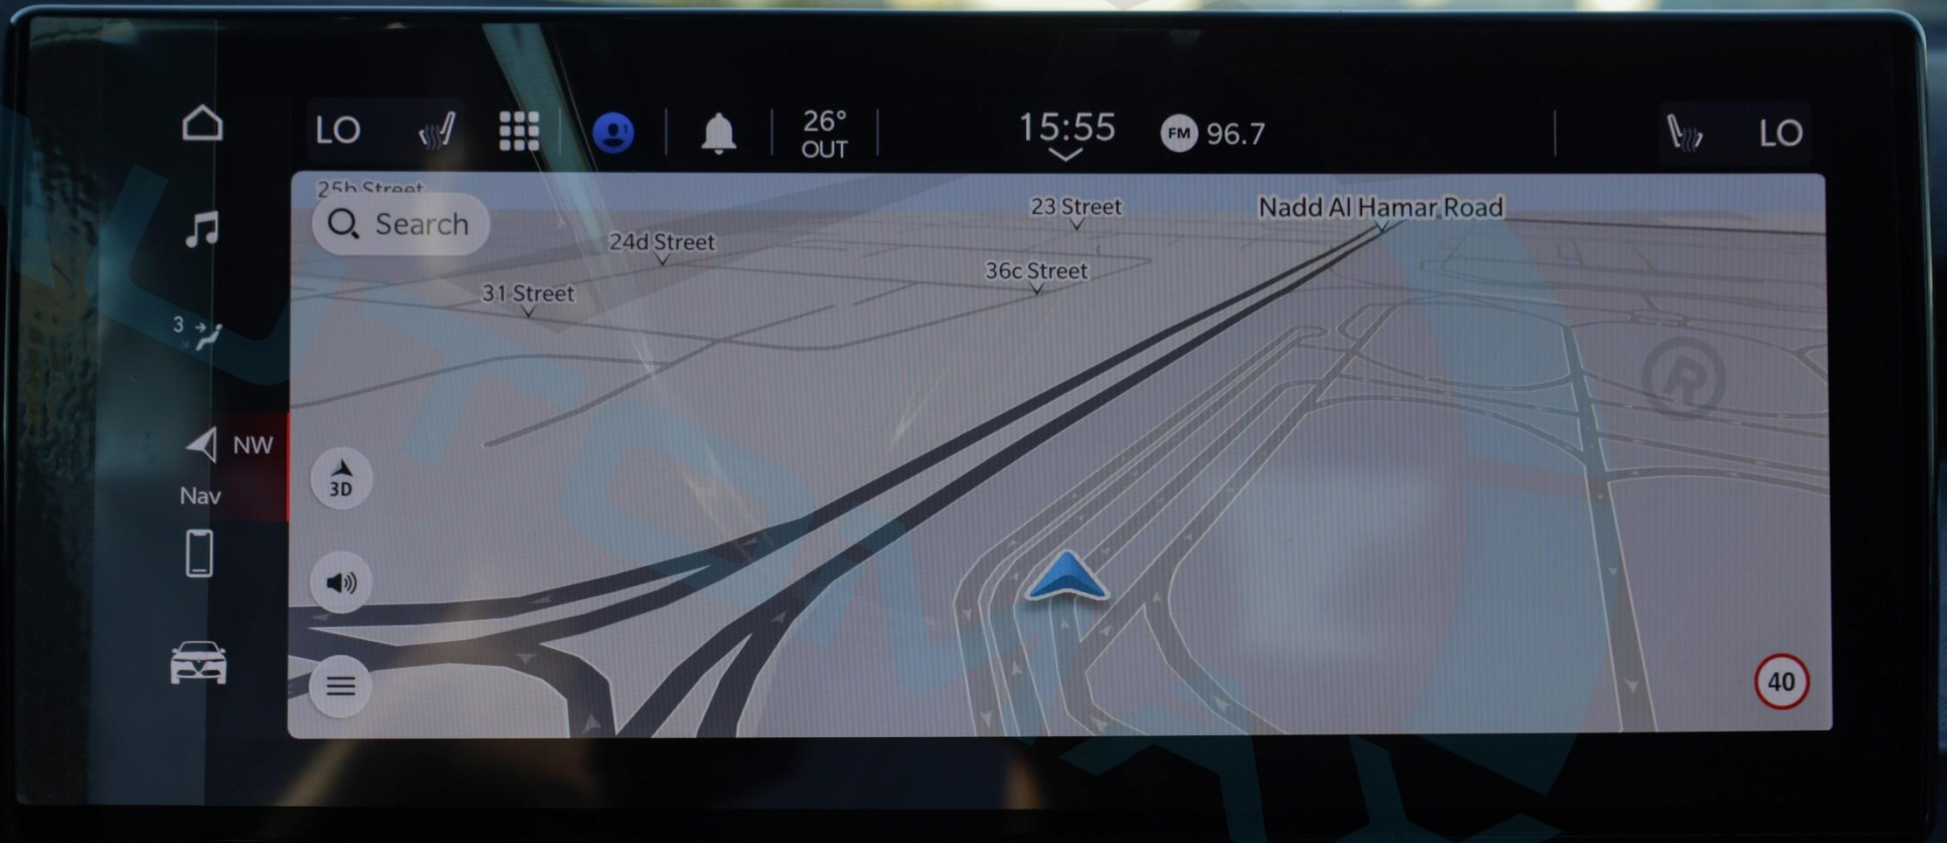

LO

26°
OUT

15:55

96.7

LO

25h Street

Search

24d Street

23 Street

Nadd Al Hamar Road

31 Street

36c Street

3

NW

Nav

40