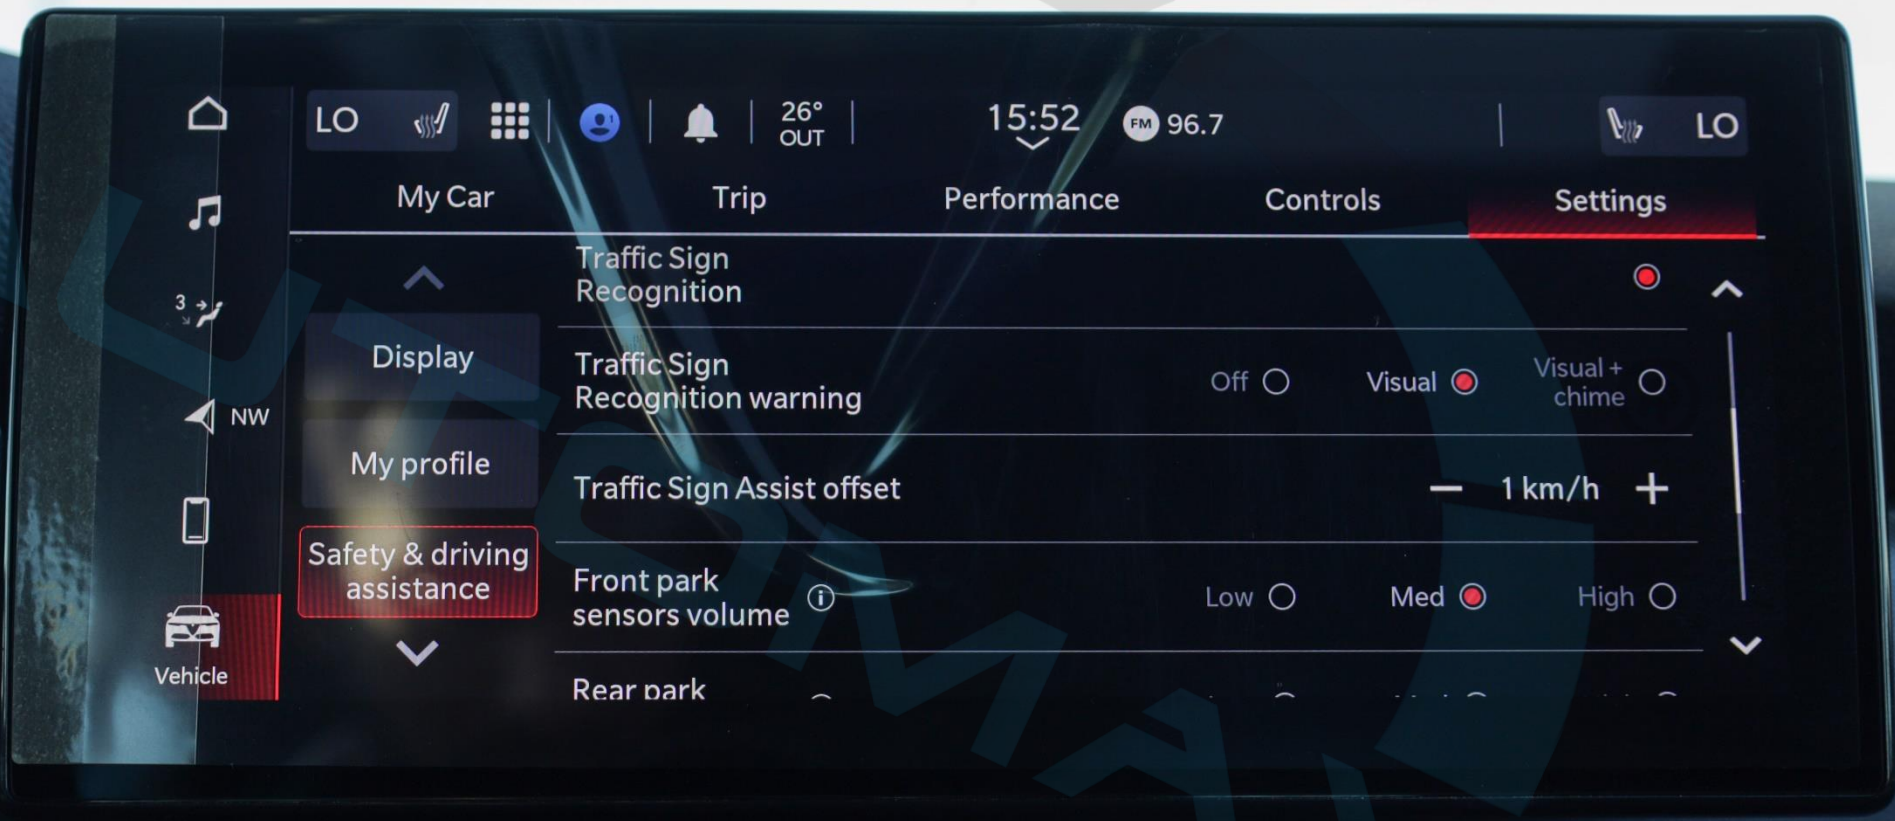

LO

26°
OUT

15:52

96.7

LO

My Car

Trip

Performance

Controls

Settings

3 →

NW

Vehicle

Traffic Sign Recognition

Display

Traffic Sign Recognition warning

Off ☐

Visual ☒

Visual + chime ☐

My profile

Traffic Sign Assist offset

1 km/h

Safety & driving assistance

Front park sensors volume ⓘ

Low ☐

Med ☒

High ☐

Rear park