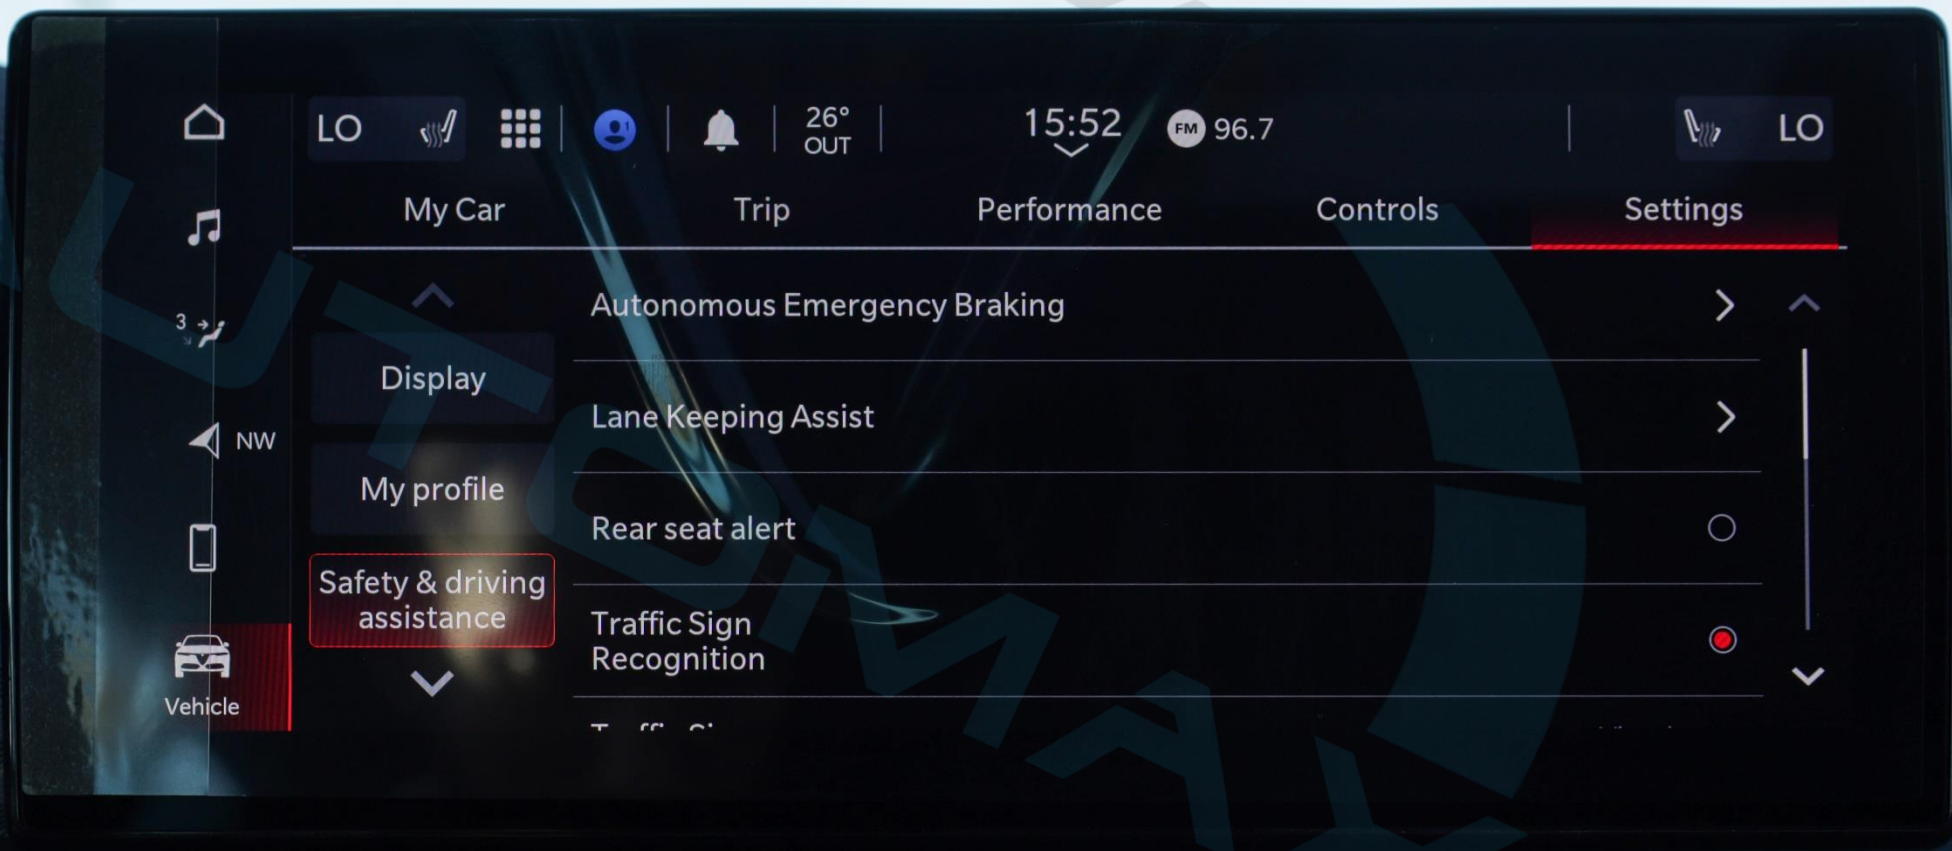

LO

26°
OUT

15:52

FM 96.7

LO

My Car

Trip

Performance

Controls

Settings

NW

Vehicle

Autonomous Emergency Braking

Display

Lane Keeping Assist

My profile

Rear seat alert

Safety & driving assistance

Traffic Sign Recognition