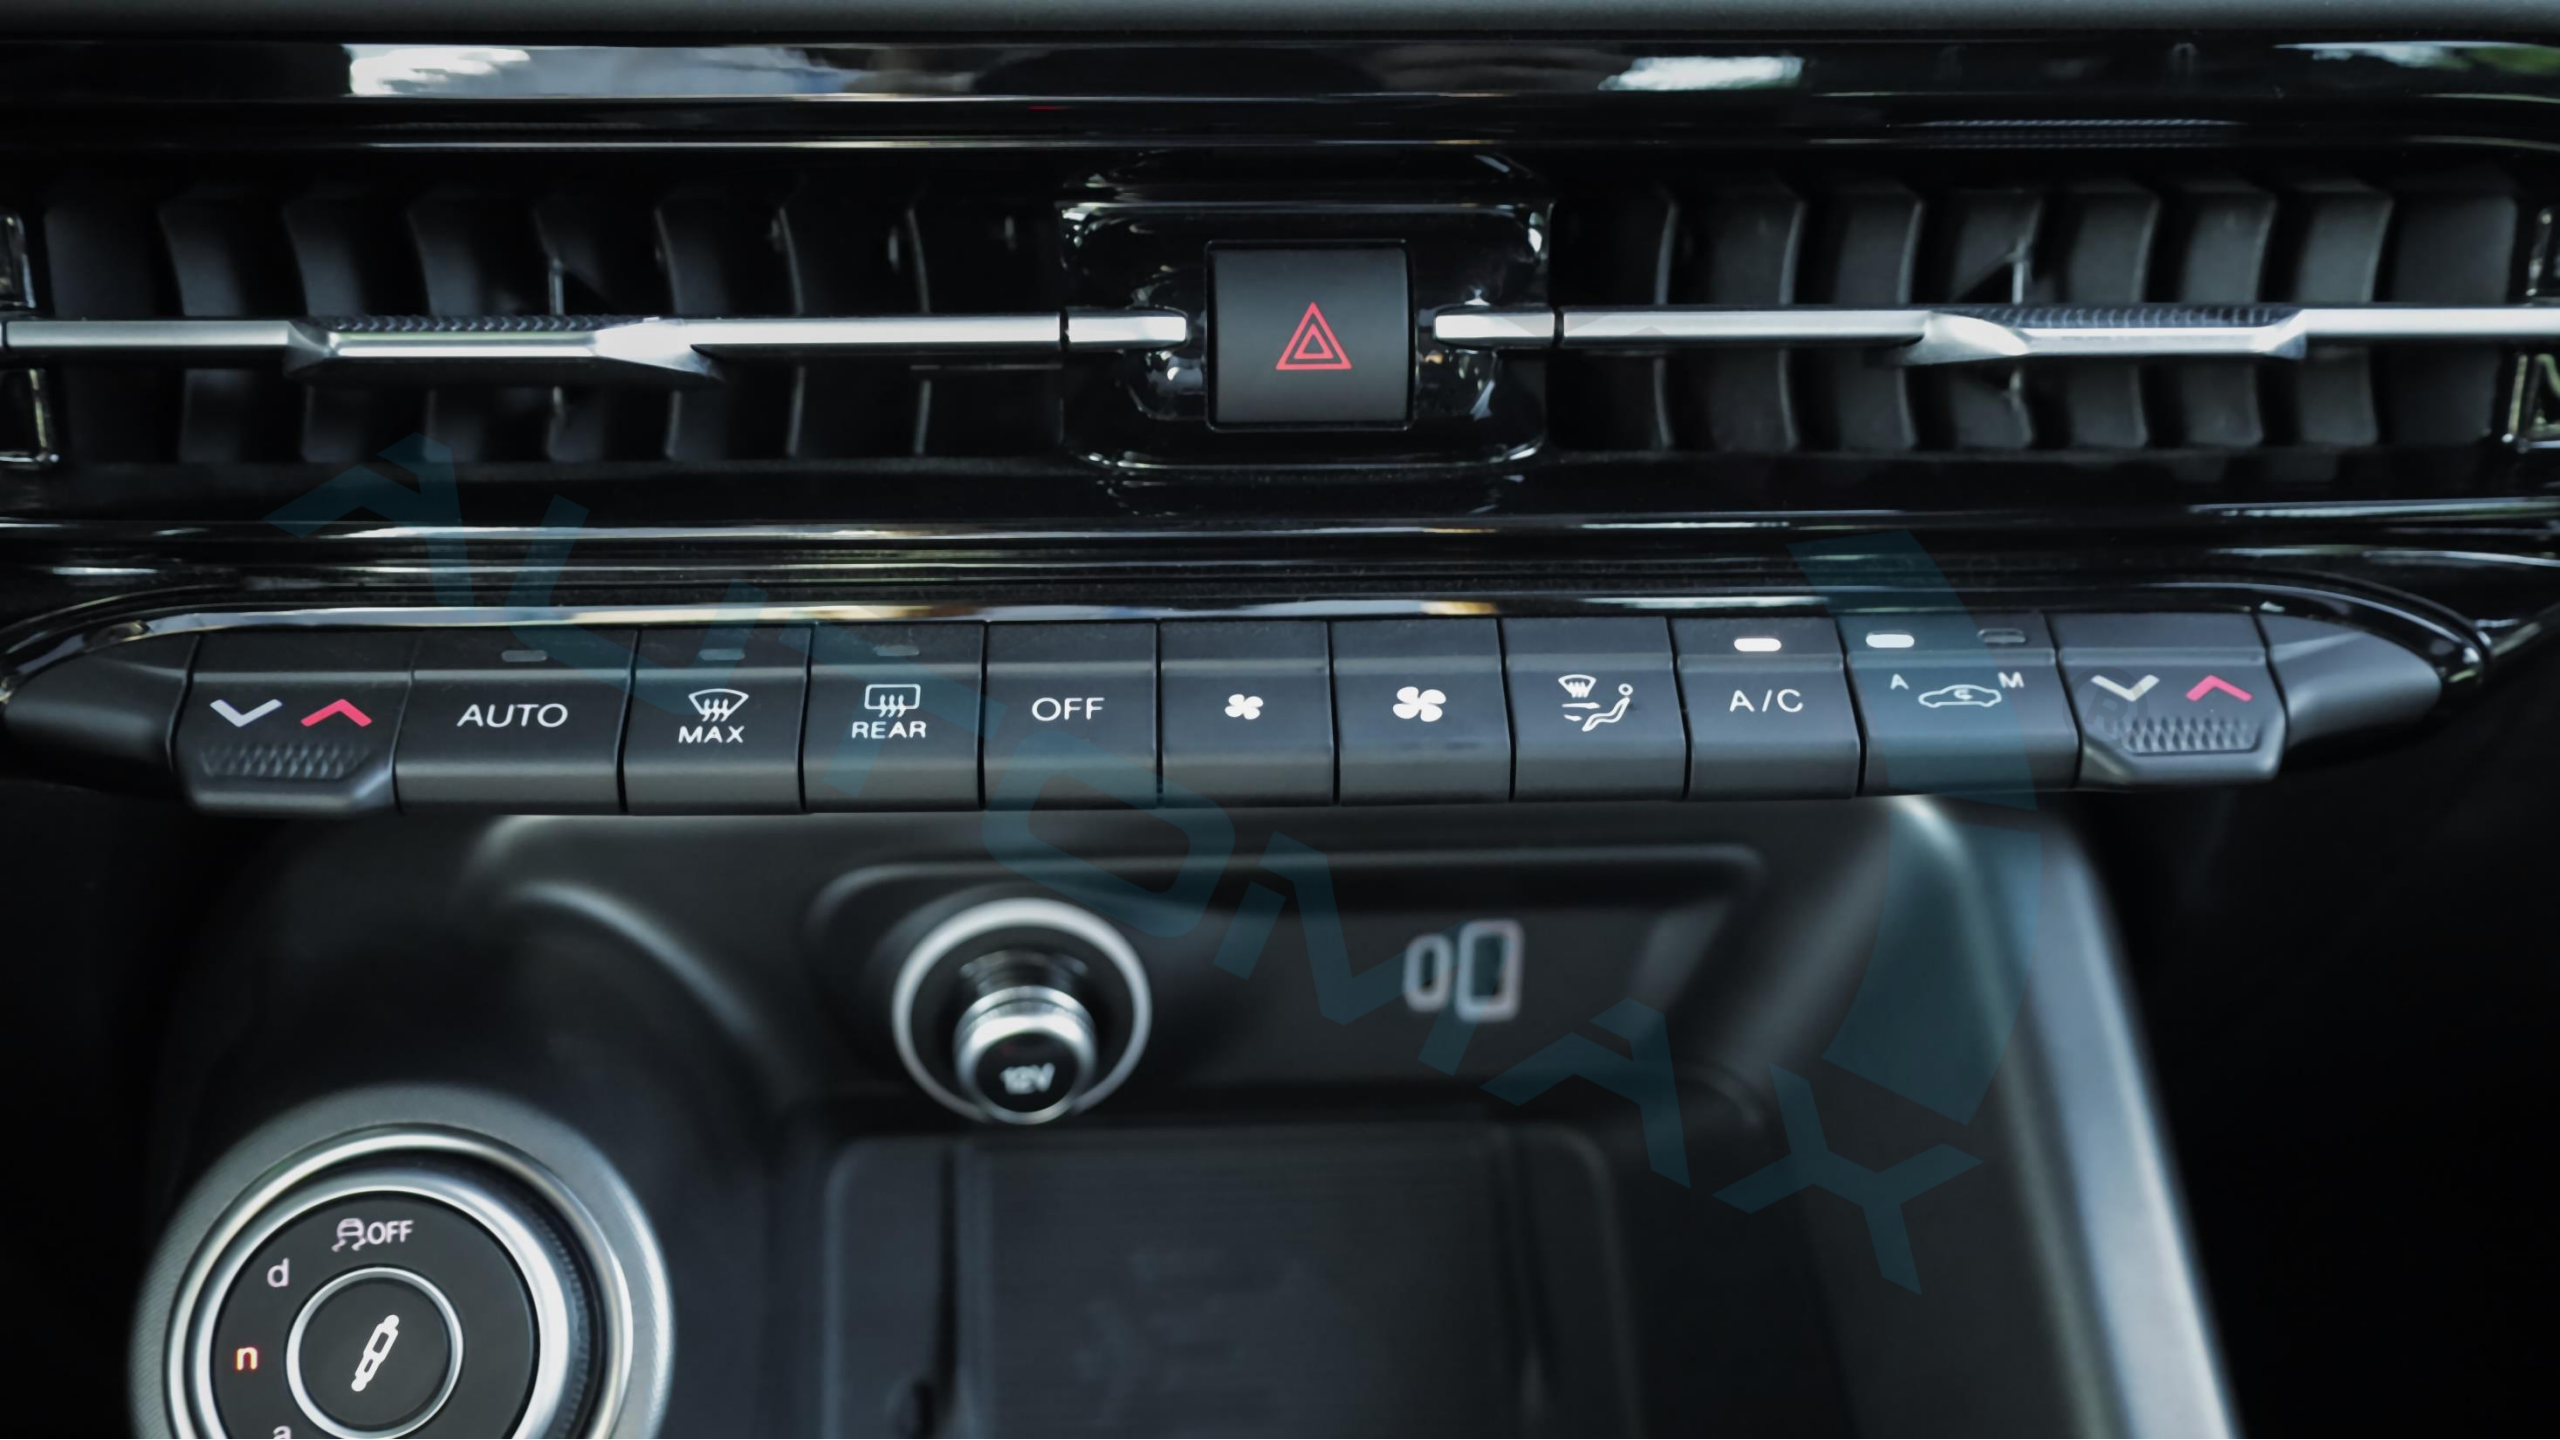

Вент. пасс.

Комфорт

Обог. пасс.

Обог. водит.

Climate control panel with the following buttons from left to right:

- Temperature control buttons (down and up arrows)
- AUTO
- MAX (windshield wiper icon)
- REAR (rear window wiper icon)
- OFF
- Low fan speed (two-bladed fan icon)
- High fan speed (four-bladed fan icon)
- Defrost (windshield wiper icon)
- A/C (air conditioning icon)
- Mode selector (A, E, M icons)
- Temperature control buttons (down and up arrows)