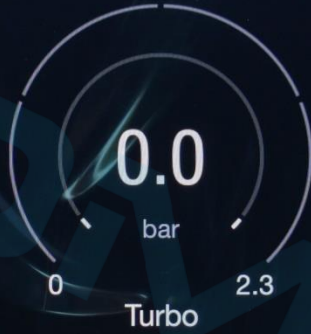

LO

26°
OUT

15:53

96.7

LO

My Car

Trip

Performance

Controls

Settings

Technical Gauges

Consumption
History

Accessory Gauges

Vehicle