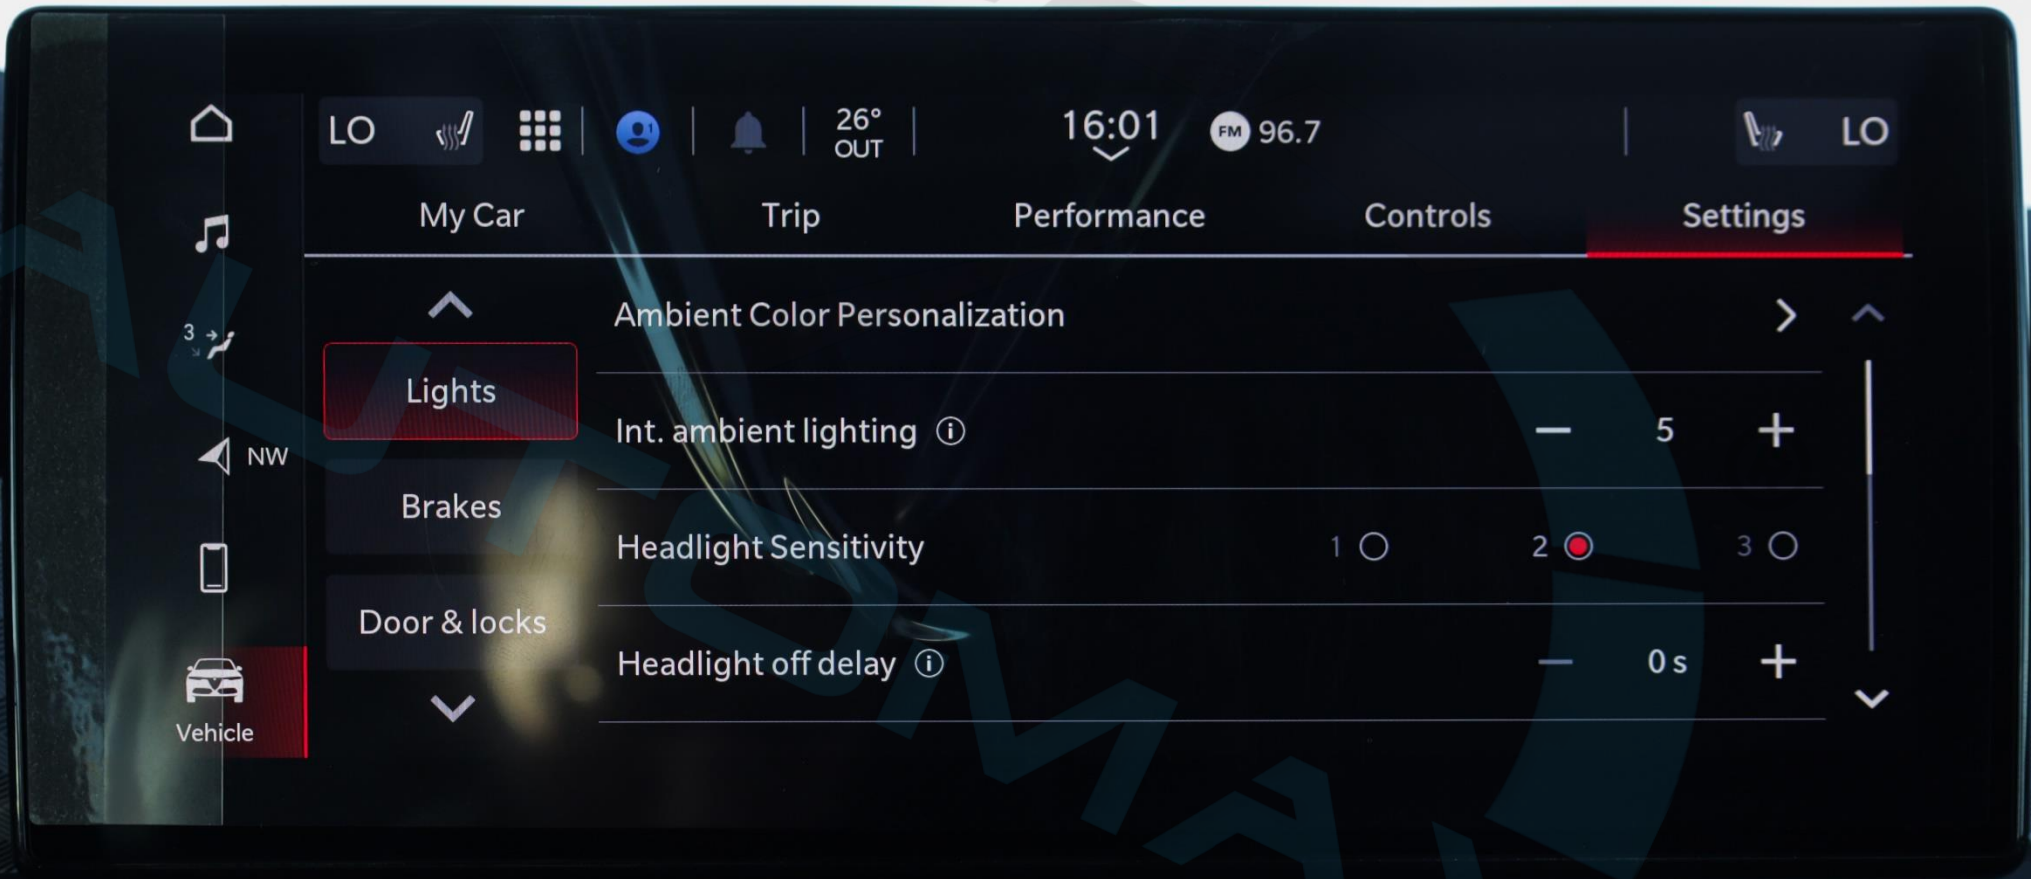

26°
OUT

16:01

96.7

LO

Ambient Color Personalization

3 →

NW

Vehicle