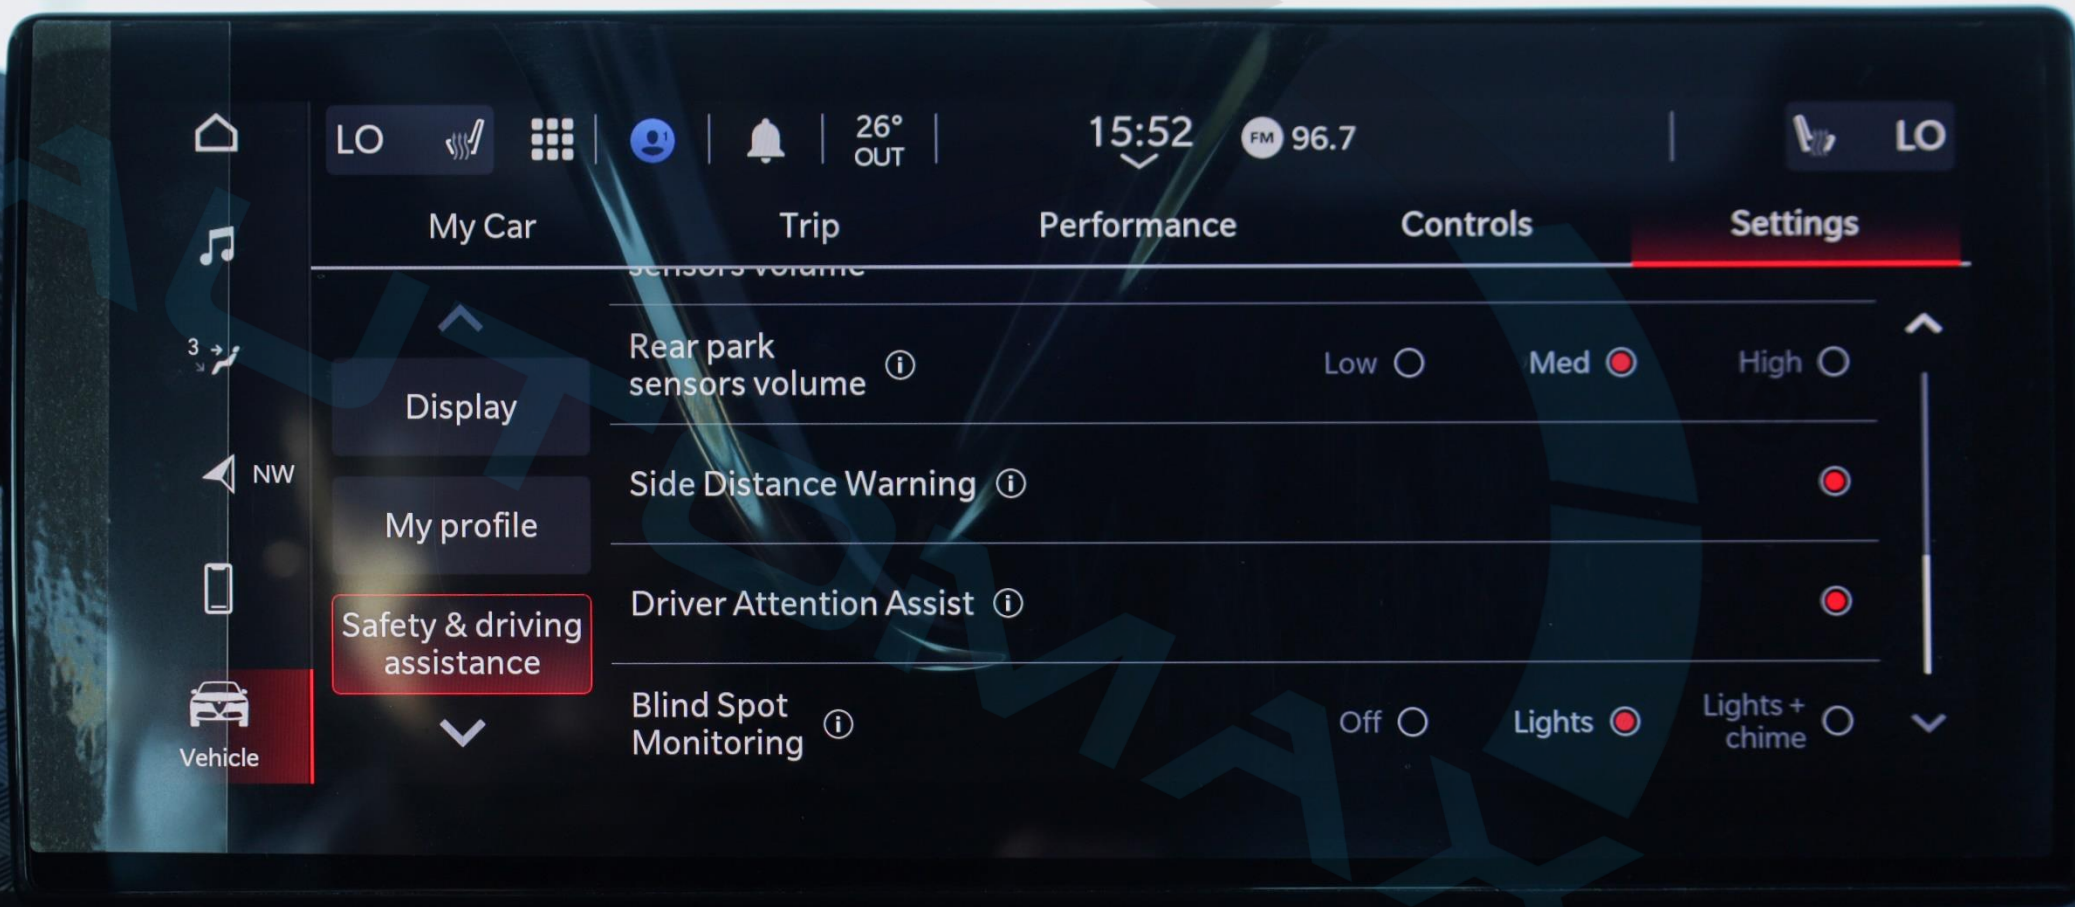

Safety & driving assistance

Front park sensors volume ⓘ

Low

Med

High

Rear park

LO

26°
OUT