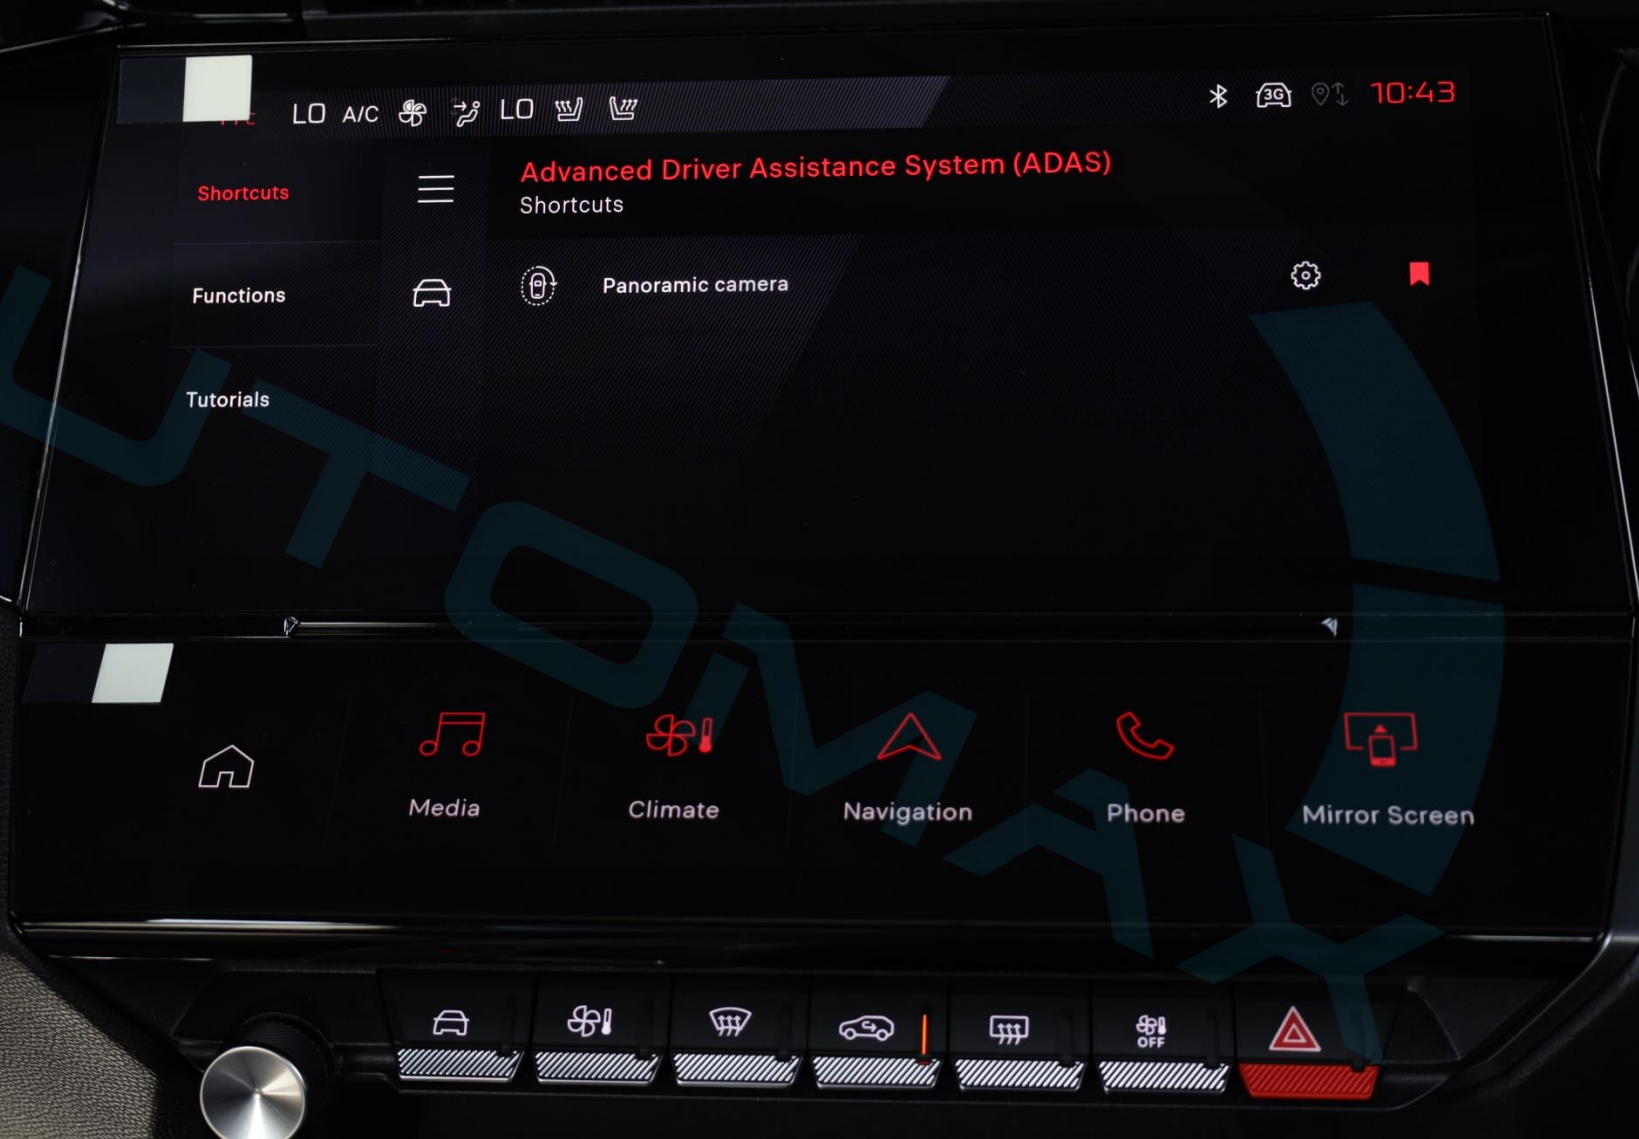

3D Cluster

Media

Climate

Navigation

Phone

Mirror Screen

LO A/C [Bluetooth icon] [Navigation icon] [Car icon]

[Bluetooth icon] [Phone icon] [Location icon] 10:43

Shortcuts

Advanced Driver Assistance System (ADAS)

Shortcuts

Functions

Panoramic camera

Tutorials

Media

Climate

Navigation

Phone

Mirror Screen

OFF

LO A/C LO

10:43

← Quick Deactivation

Press and hold the Advanced Driver Assistance System (ADAS) button to deactivate the selected functions until next vehicle start

Lane Keeping Assist

Driver Attention Alert

Media

Climate

Navigation

Phone

Mirror Screen

LO A/C LO