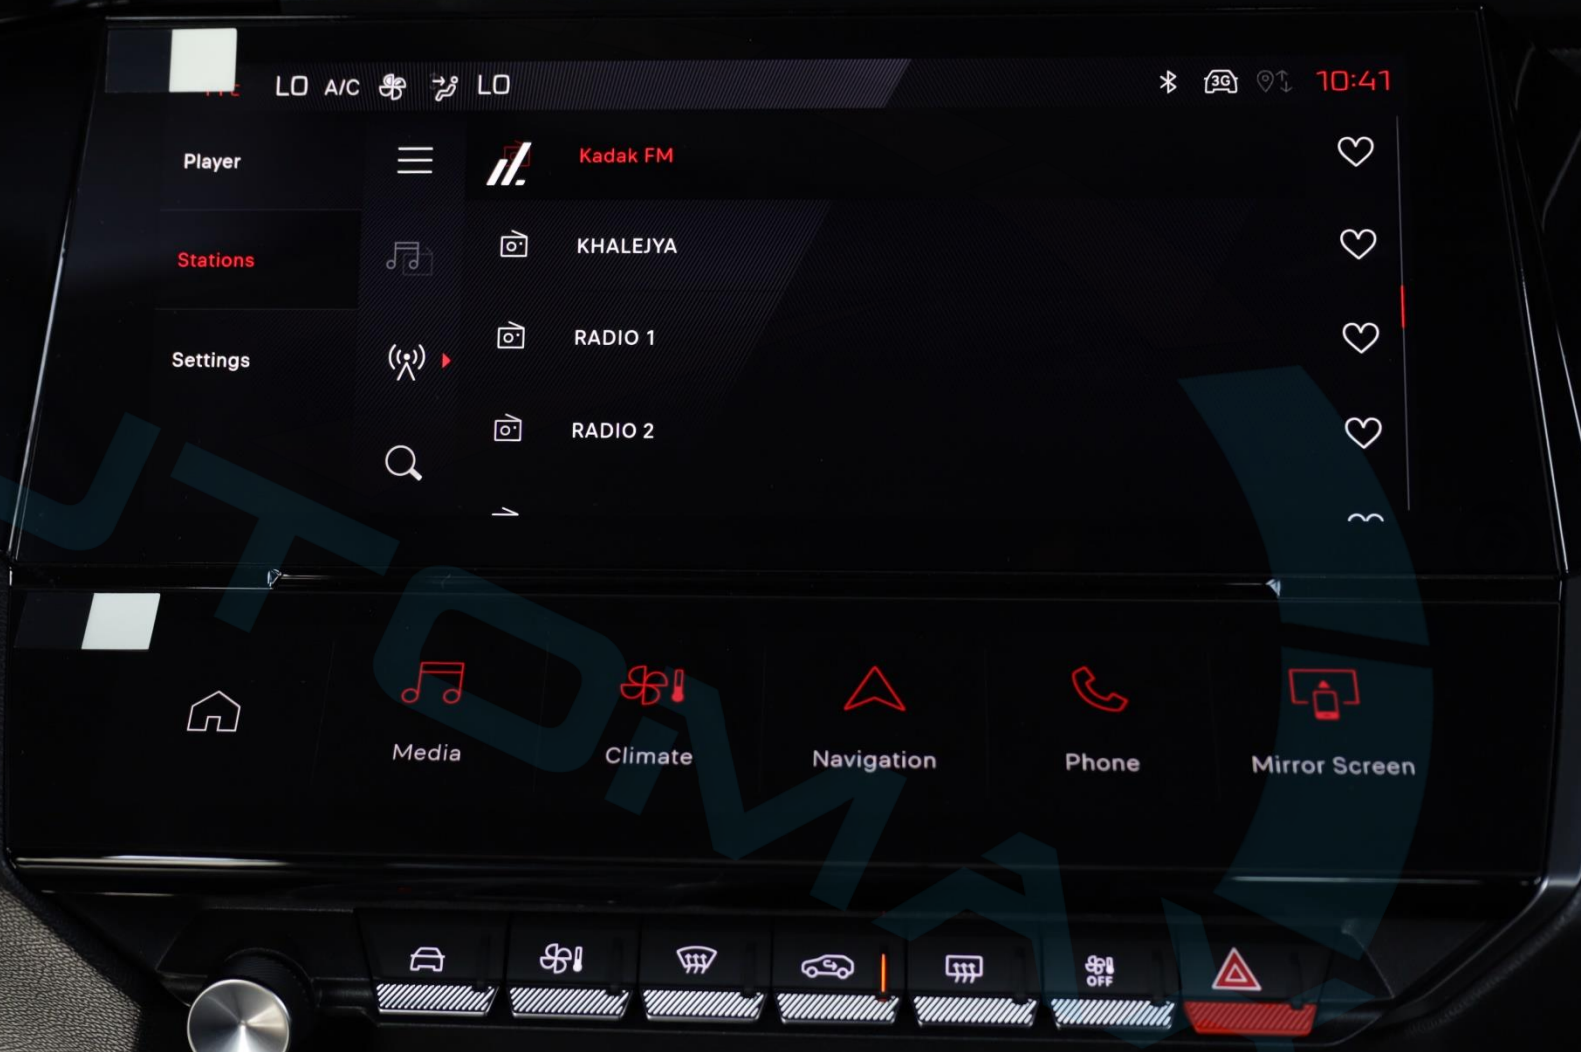

LO A/C LO

Bluetooth, CarPlay, Location, 10:39

+	Navigation	Help	+
LO			LO
👤	Mirror Screen	Settings	👤
-			-

Kadak FM

🏠	Media	🌡️	Navigation	📞	Mirror Screen
---	-------	----	------------	---	---------------

🚗	🌀	🌧️	🚗	📶	🚗 OFF	⚠️
---	---	----	---	---	-------	----

Media

Climate

Navigation

Phone

Mirror Screen

Physical buttons for vehicle functions: Car, Fan, Windshield Wiper, Car, Signal, OFF, and Hazard Light.

LO A/C

10:41

Climate

Navigation

Phone

Mirror Screen

LO A/C LO

Bluetooth 4G Location 10:42

Profile

Customisation