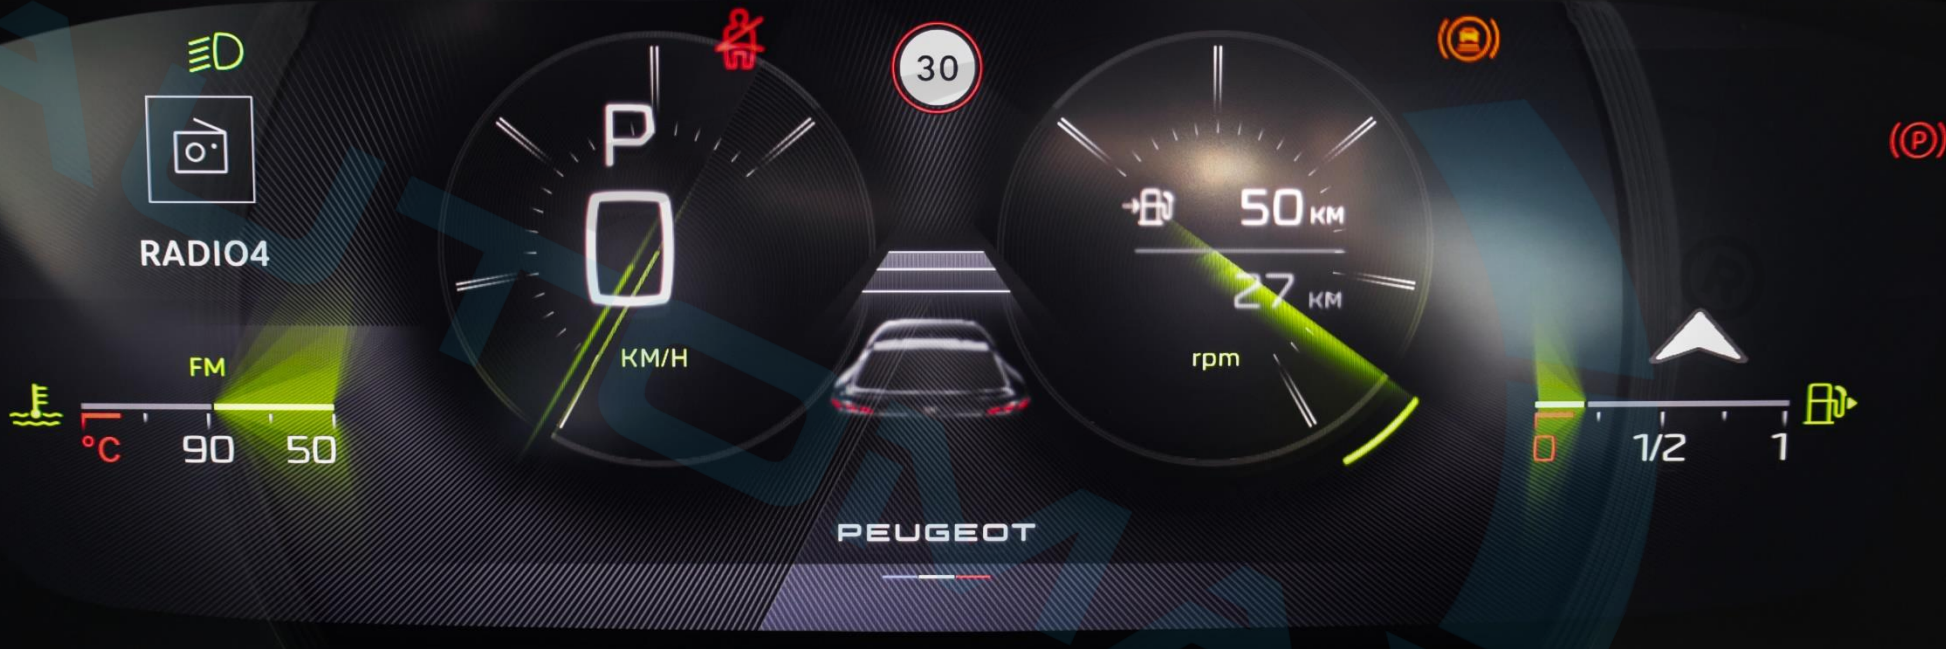

RADIO4

90 50 °C

P
0

KM/H

30

PEUGEOT

50 KM
27 KM

rpm

1/2 1

(P)