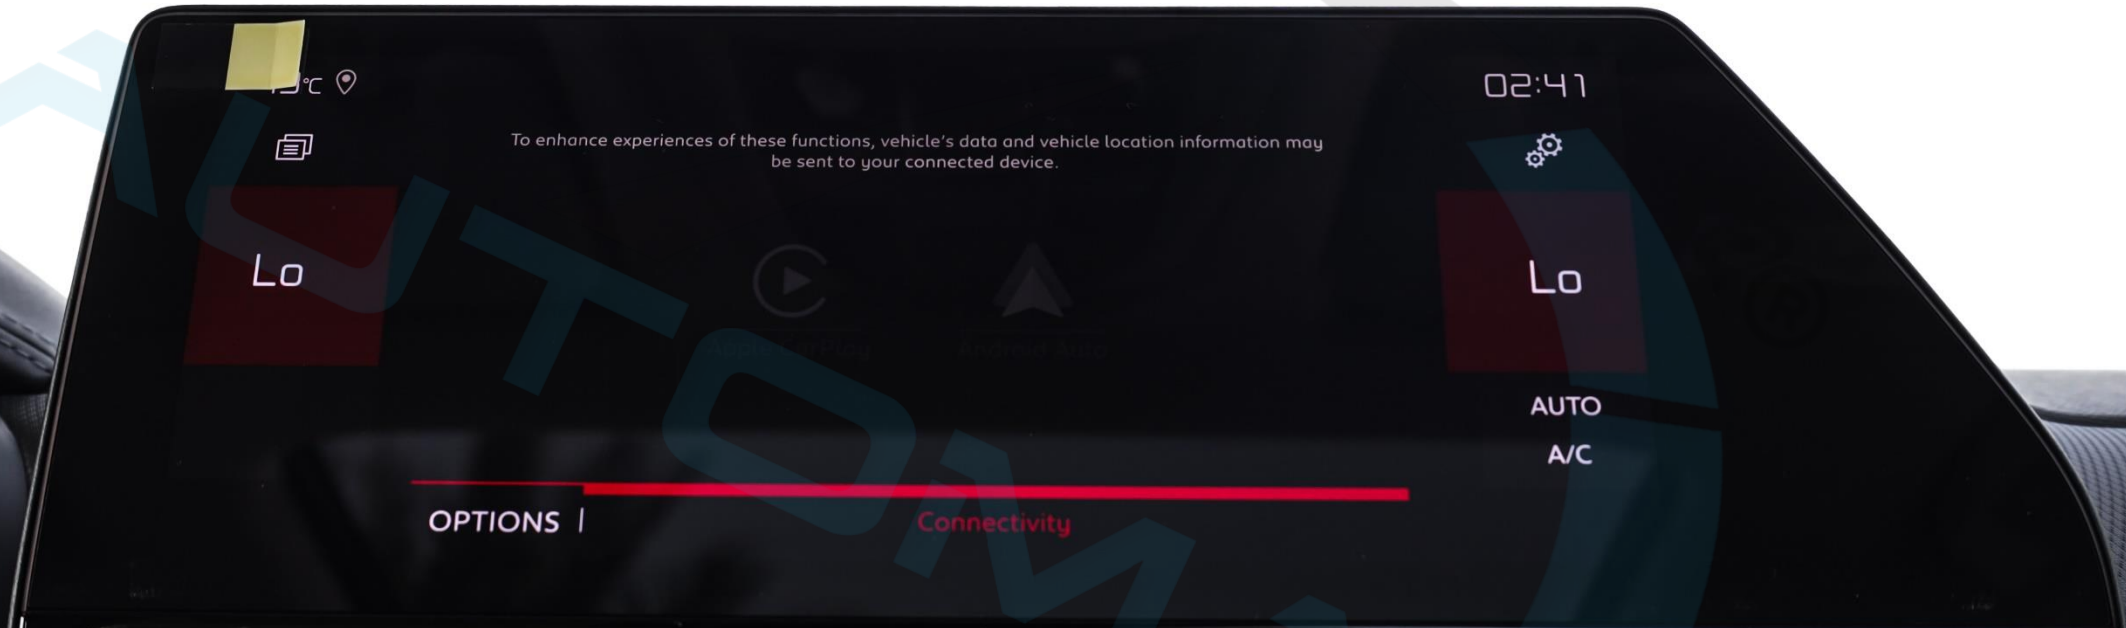

23°C

02:41

To enhance experiences of these functions, vehicle's data and vehicle location information may be sent to your connected device.

Lo

Lo

AUTO
A/C

OPTIONS |

Connectivity