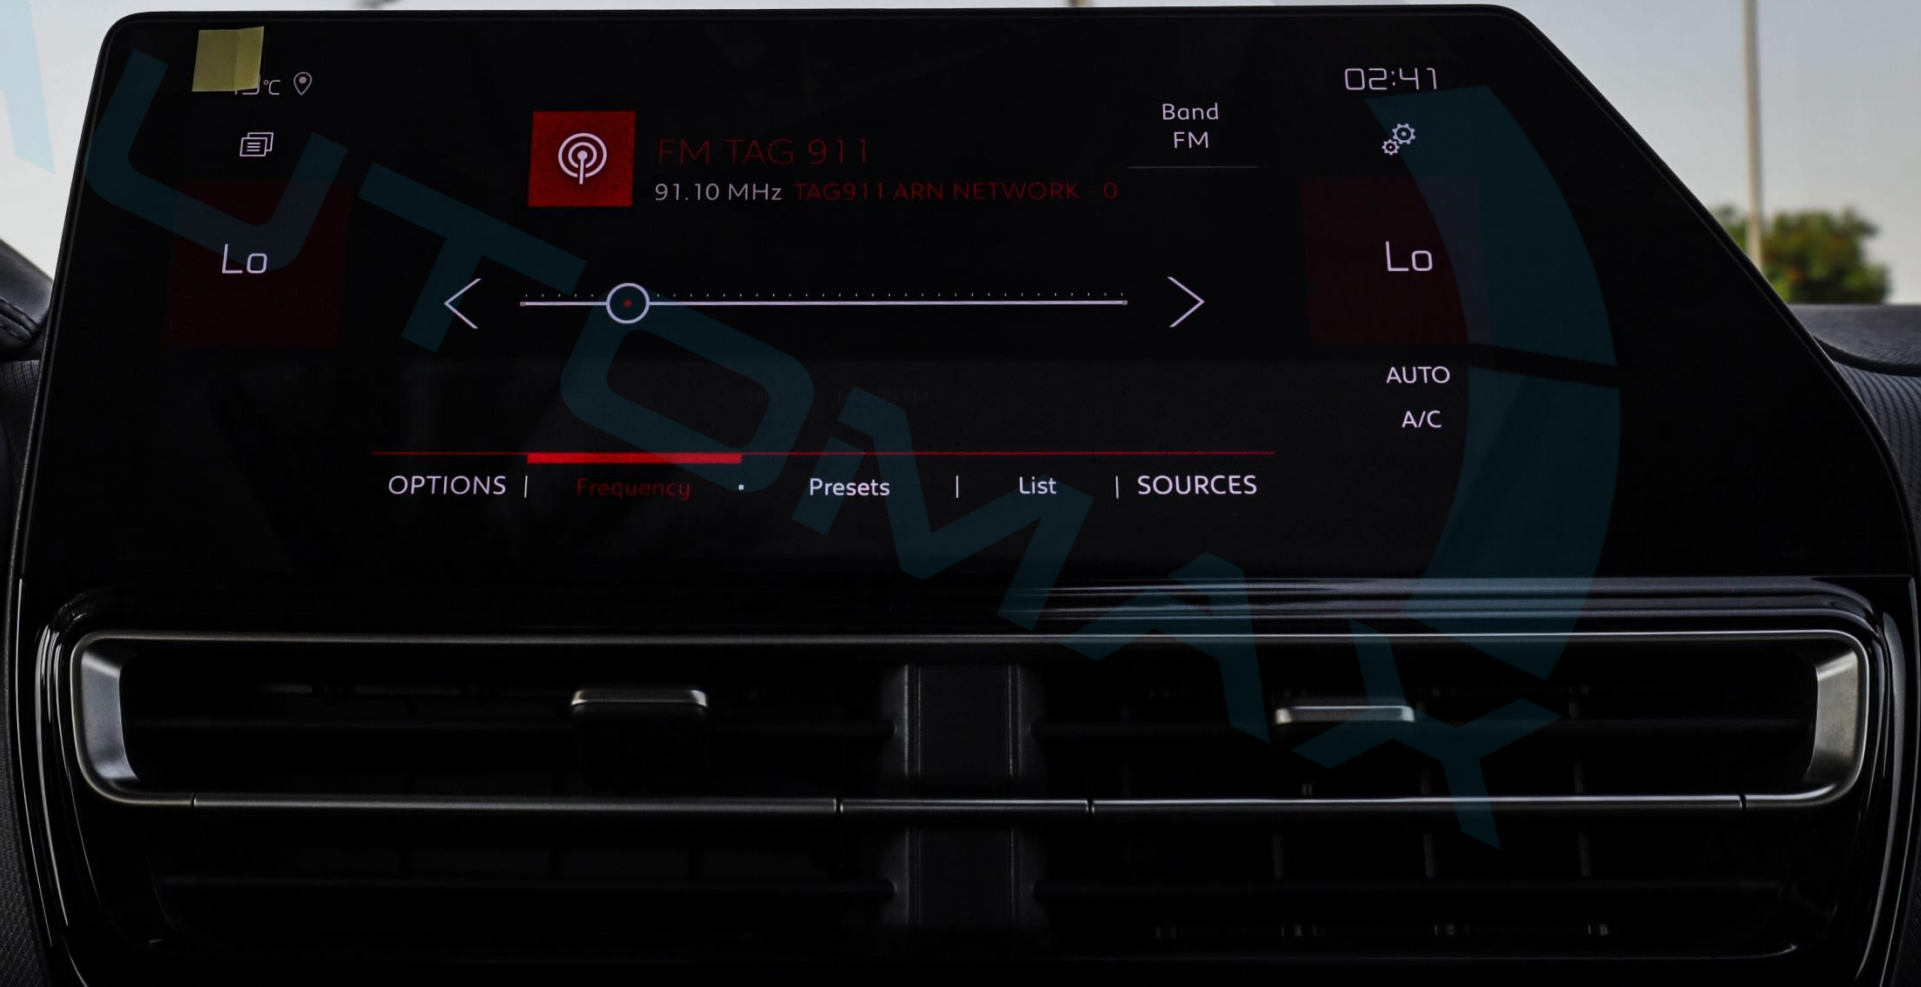

Screen configuration

Instrument panel personalisation

Setting of the profiles

AUTO
A/C

°C

FM TAG 911

91.10 MHz TAG911 ARN NETWORK - 0

Band
FM