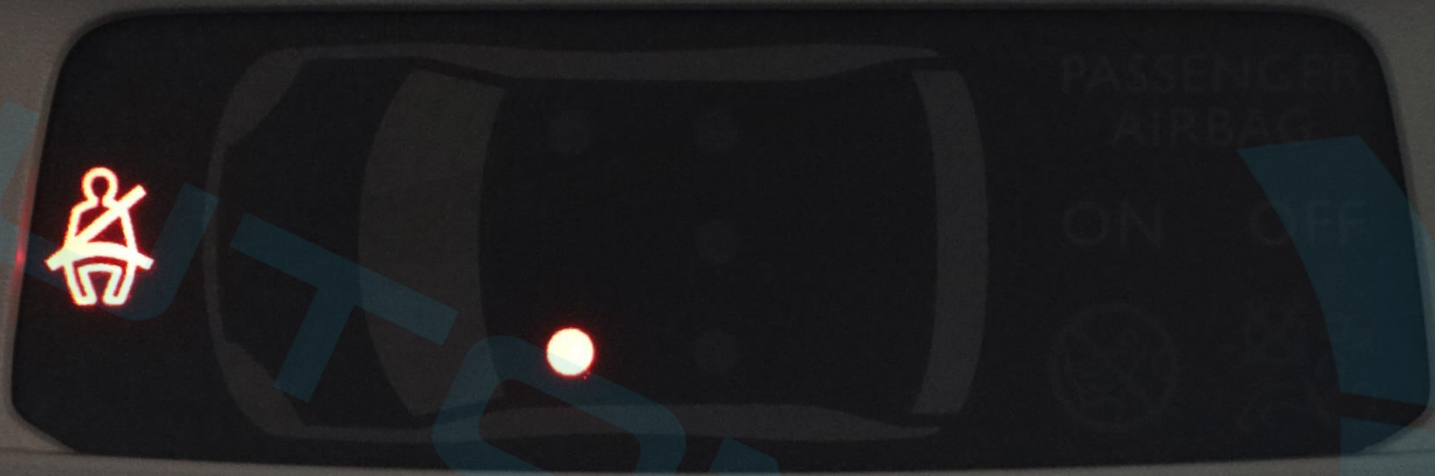

ALFA ROMEO

ENGINE  
START  
STOP

DRIVE  
MODE

HOTLINE NUMBER  
054-7613767

ALFA ROMEO

1

2

M