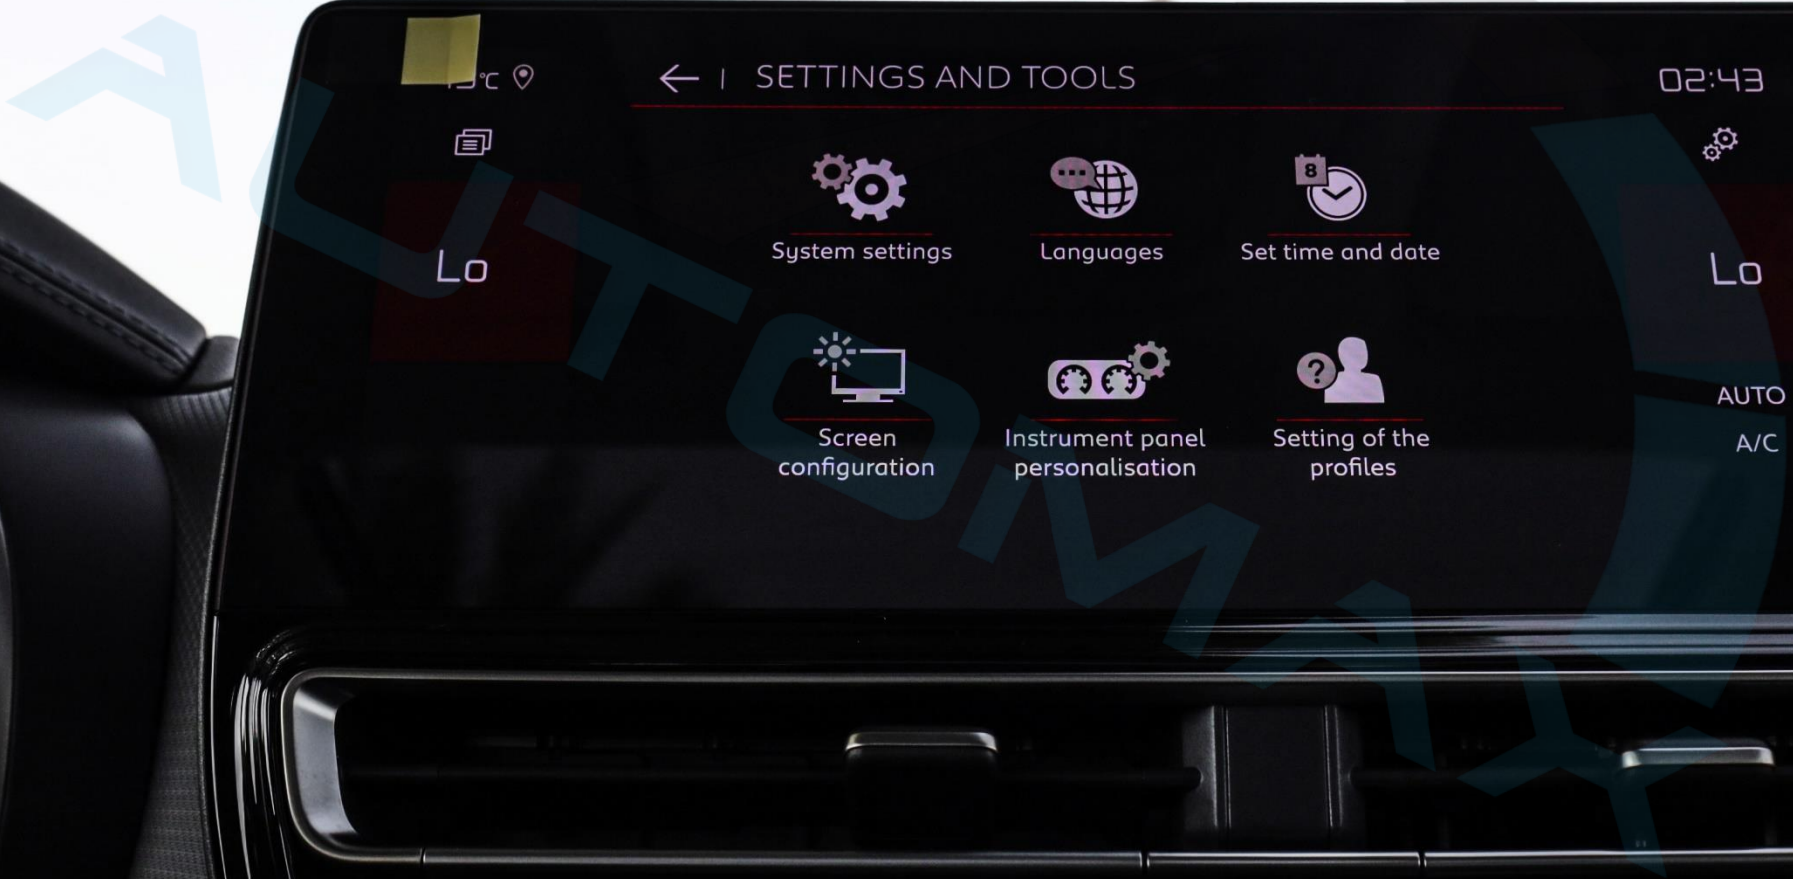

13°C

← | SETTINGS AND TOOLS

02:43

Lo

System settings

Languages

Set time and date

Lo

Screen configuration

Instrument panel personalisation

Setting of the profiles

AUTO
A/C