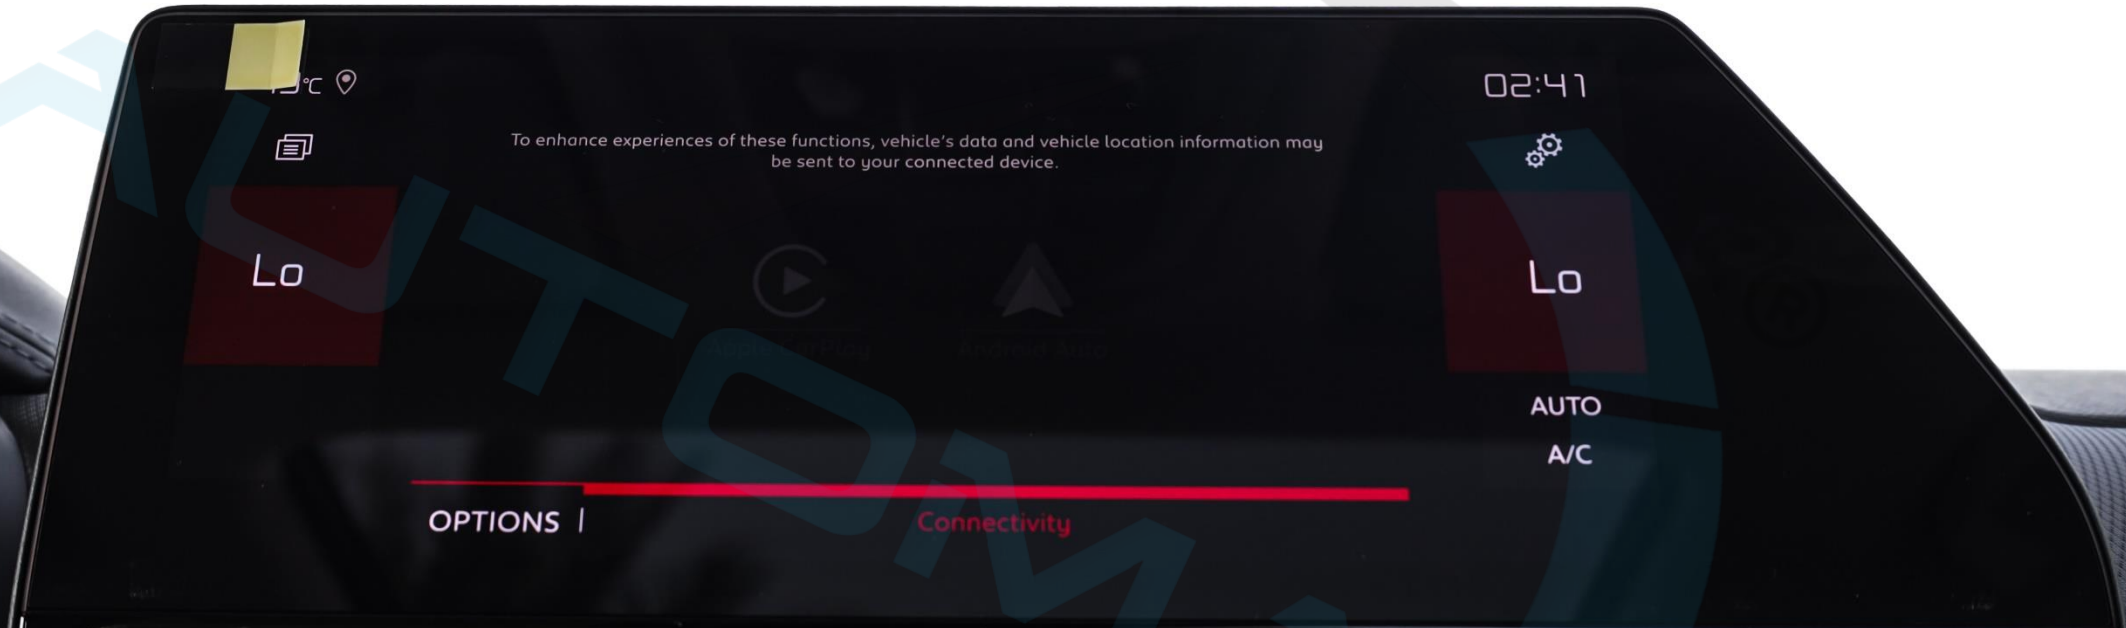

AUTO

A/C

Driving functions

Vehicle settings

P

23°C

02:41

To enhance experiences of these functions, vehicle's data and vehicle location information may be sent to your connected device.