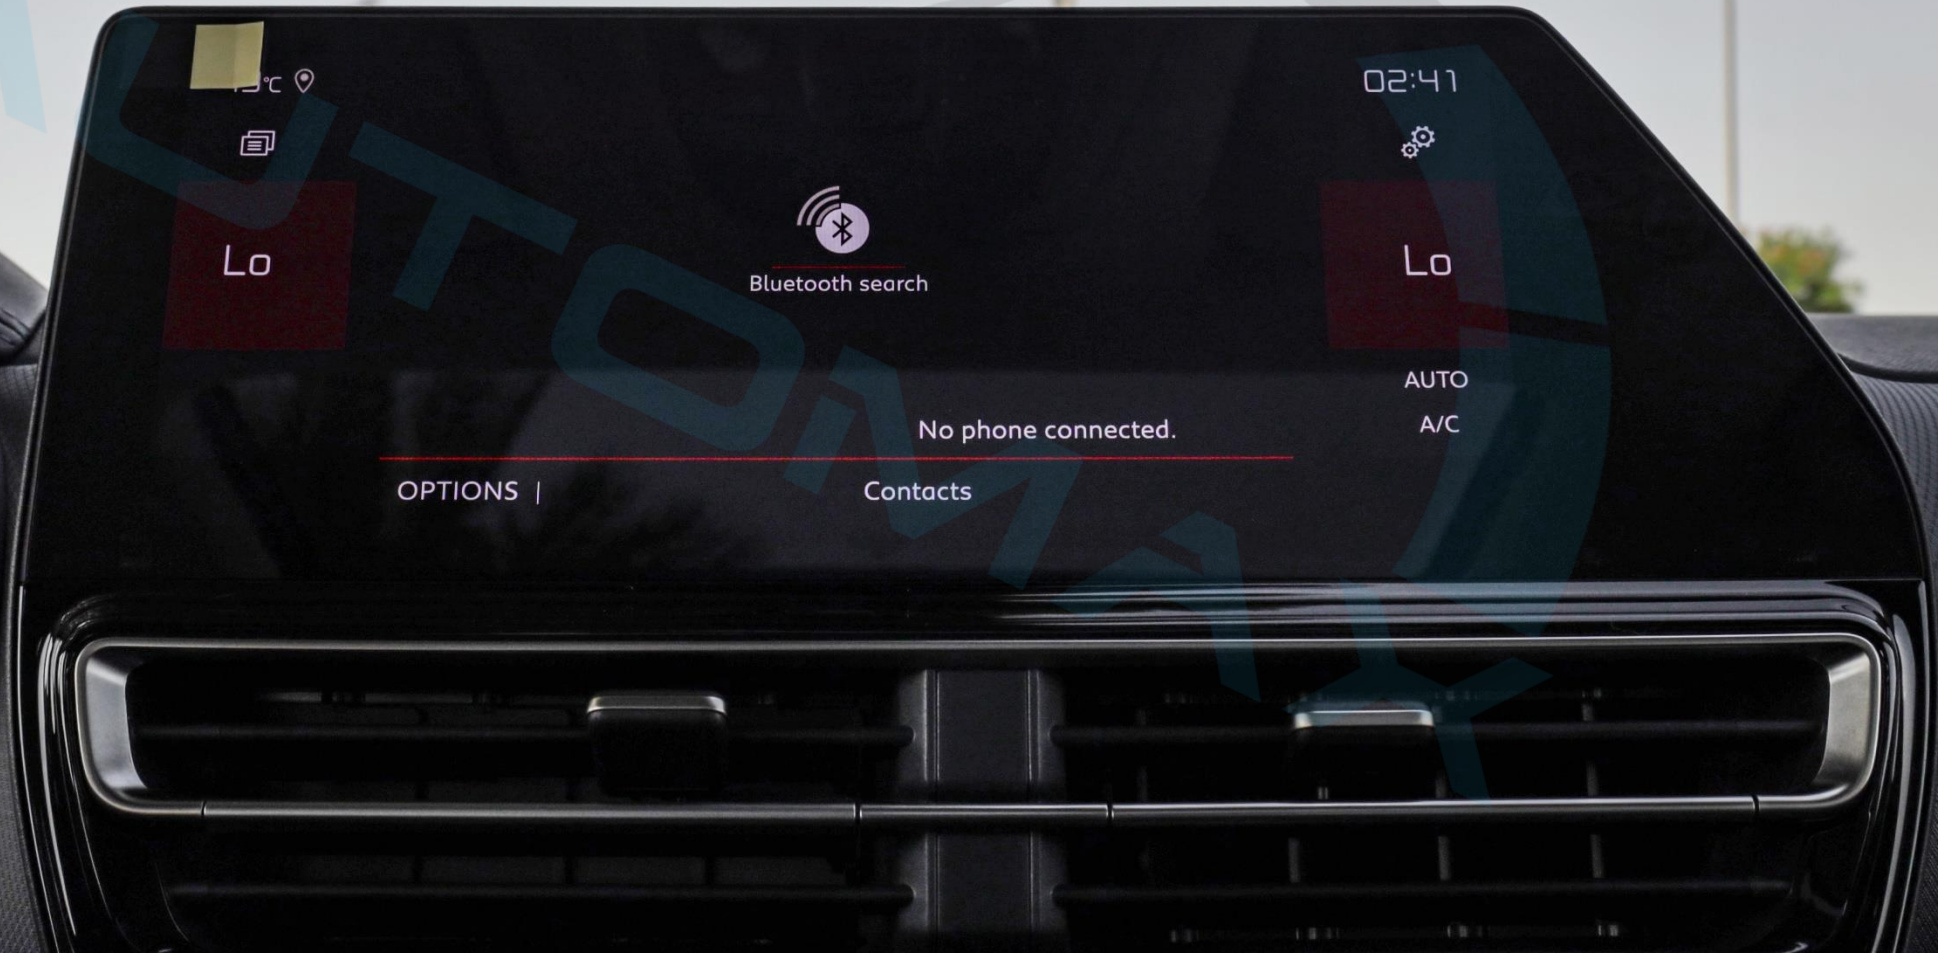

15°C

Lo

Bluetooth search

02:41

Lo

AUTO

A/C

No phone connected.

OPTIONS |

Contacts