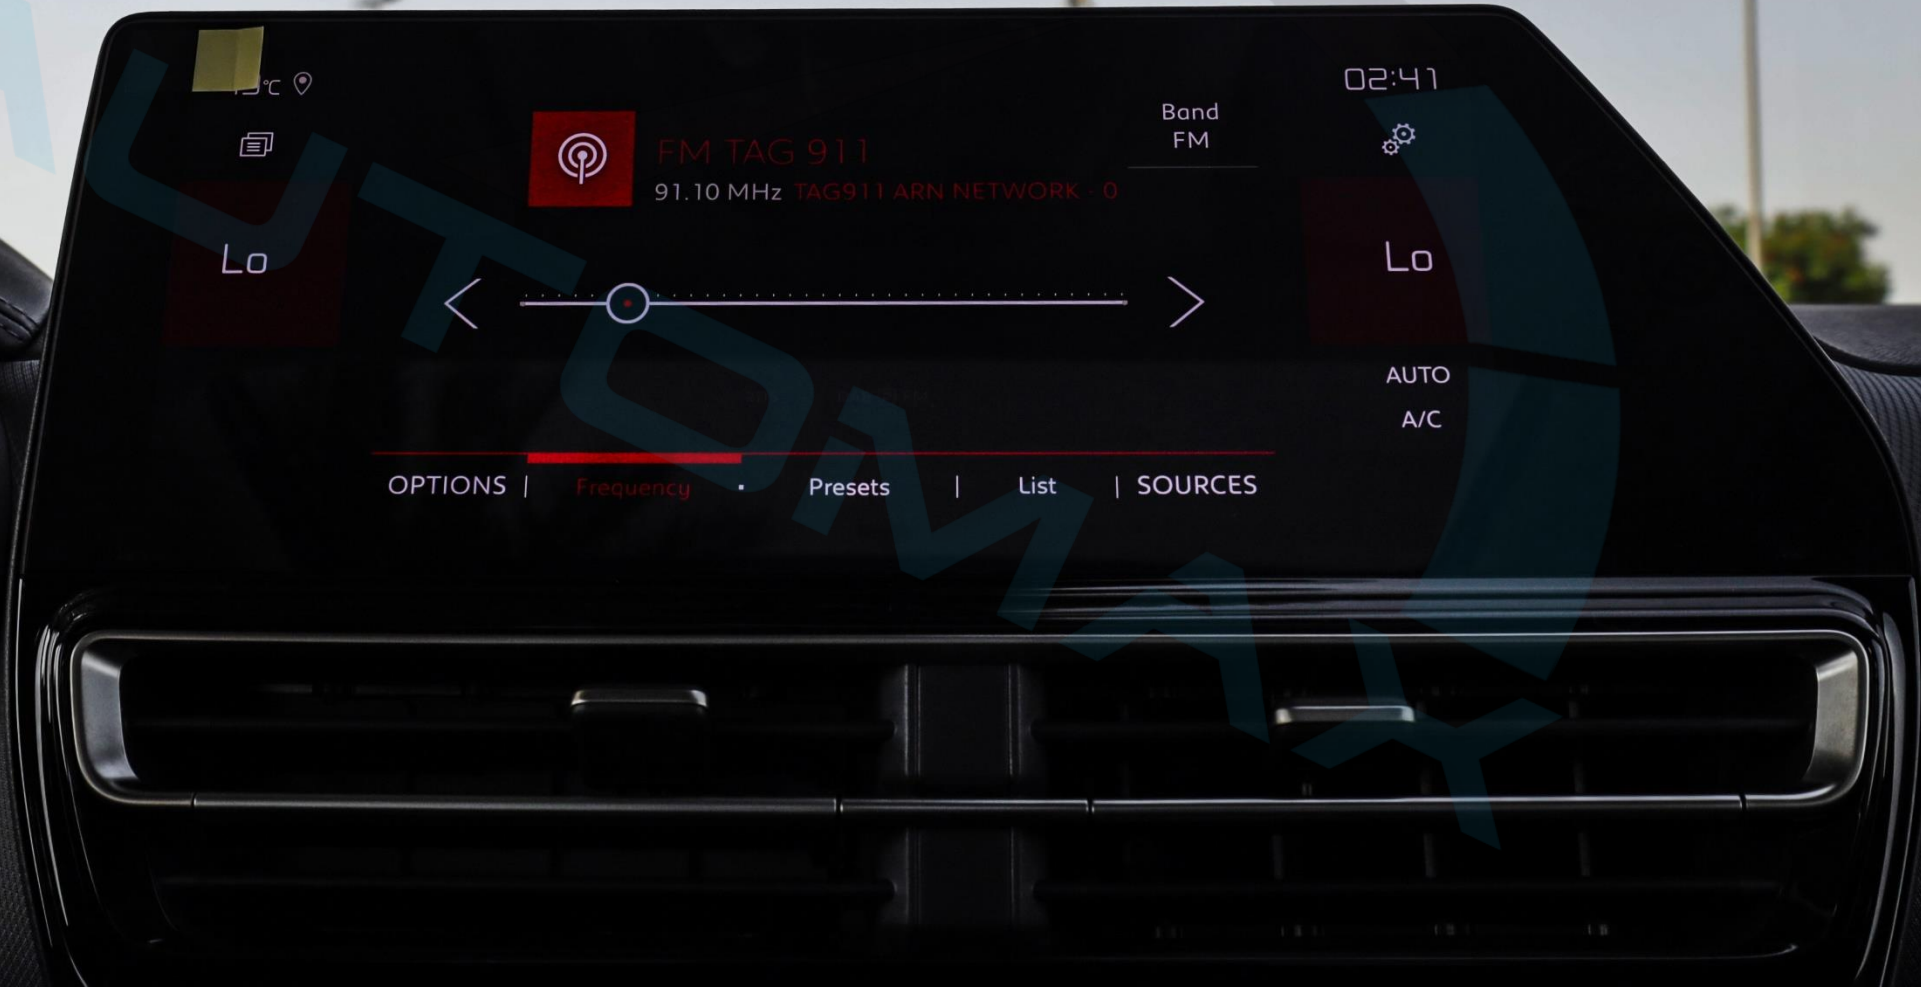

°C

FM TAG 911
91.10 MHz TAG911 ARN NETWORK - 0

Band
FM

02:41

Lo

Lo

AUTO
A/C

OPTIONS | Frequency | Presets | List | SOURCES