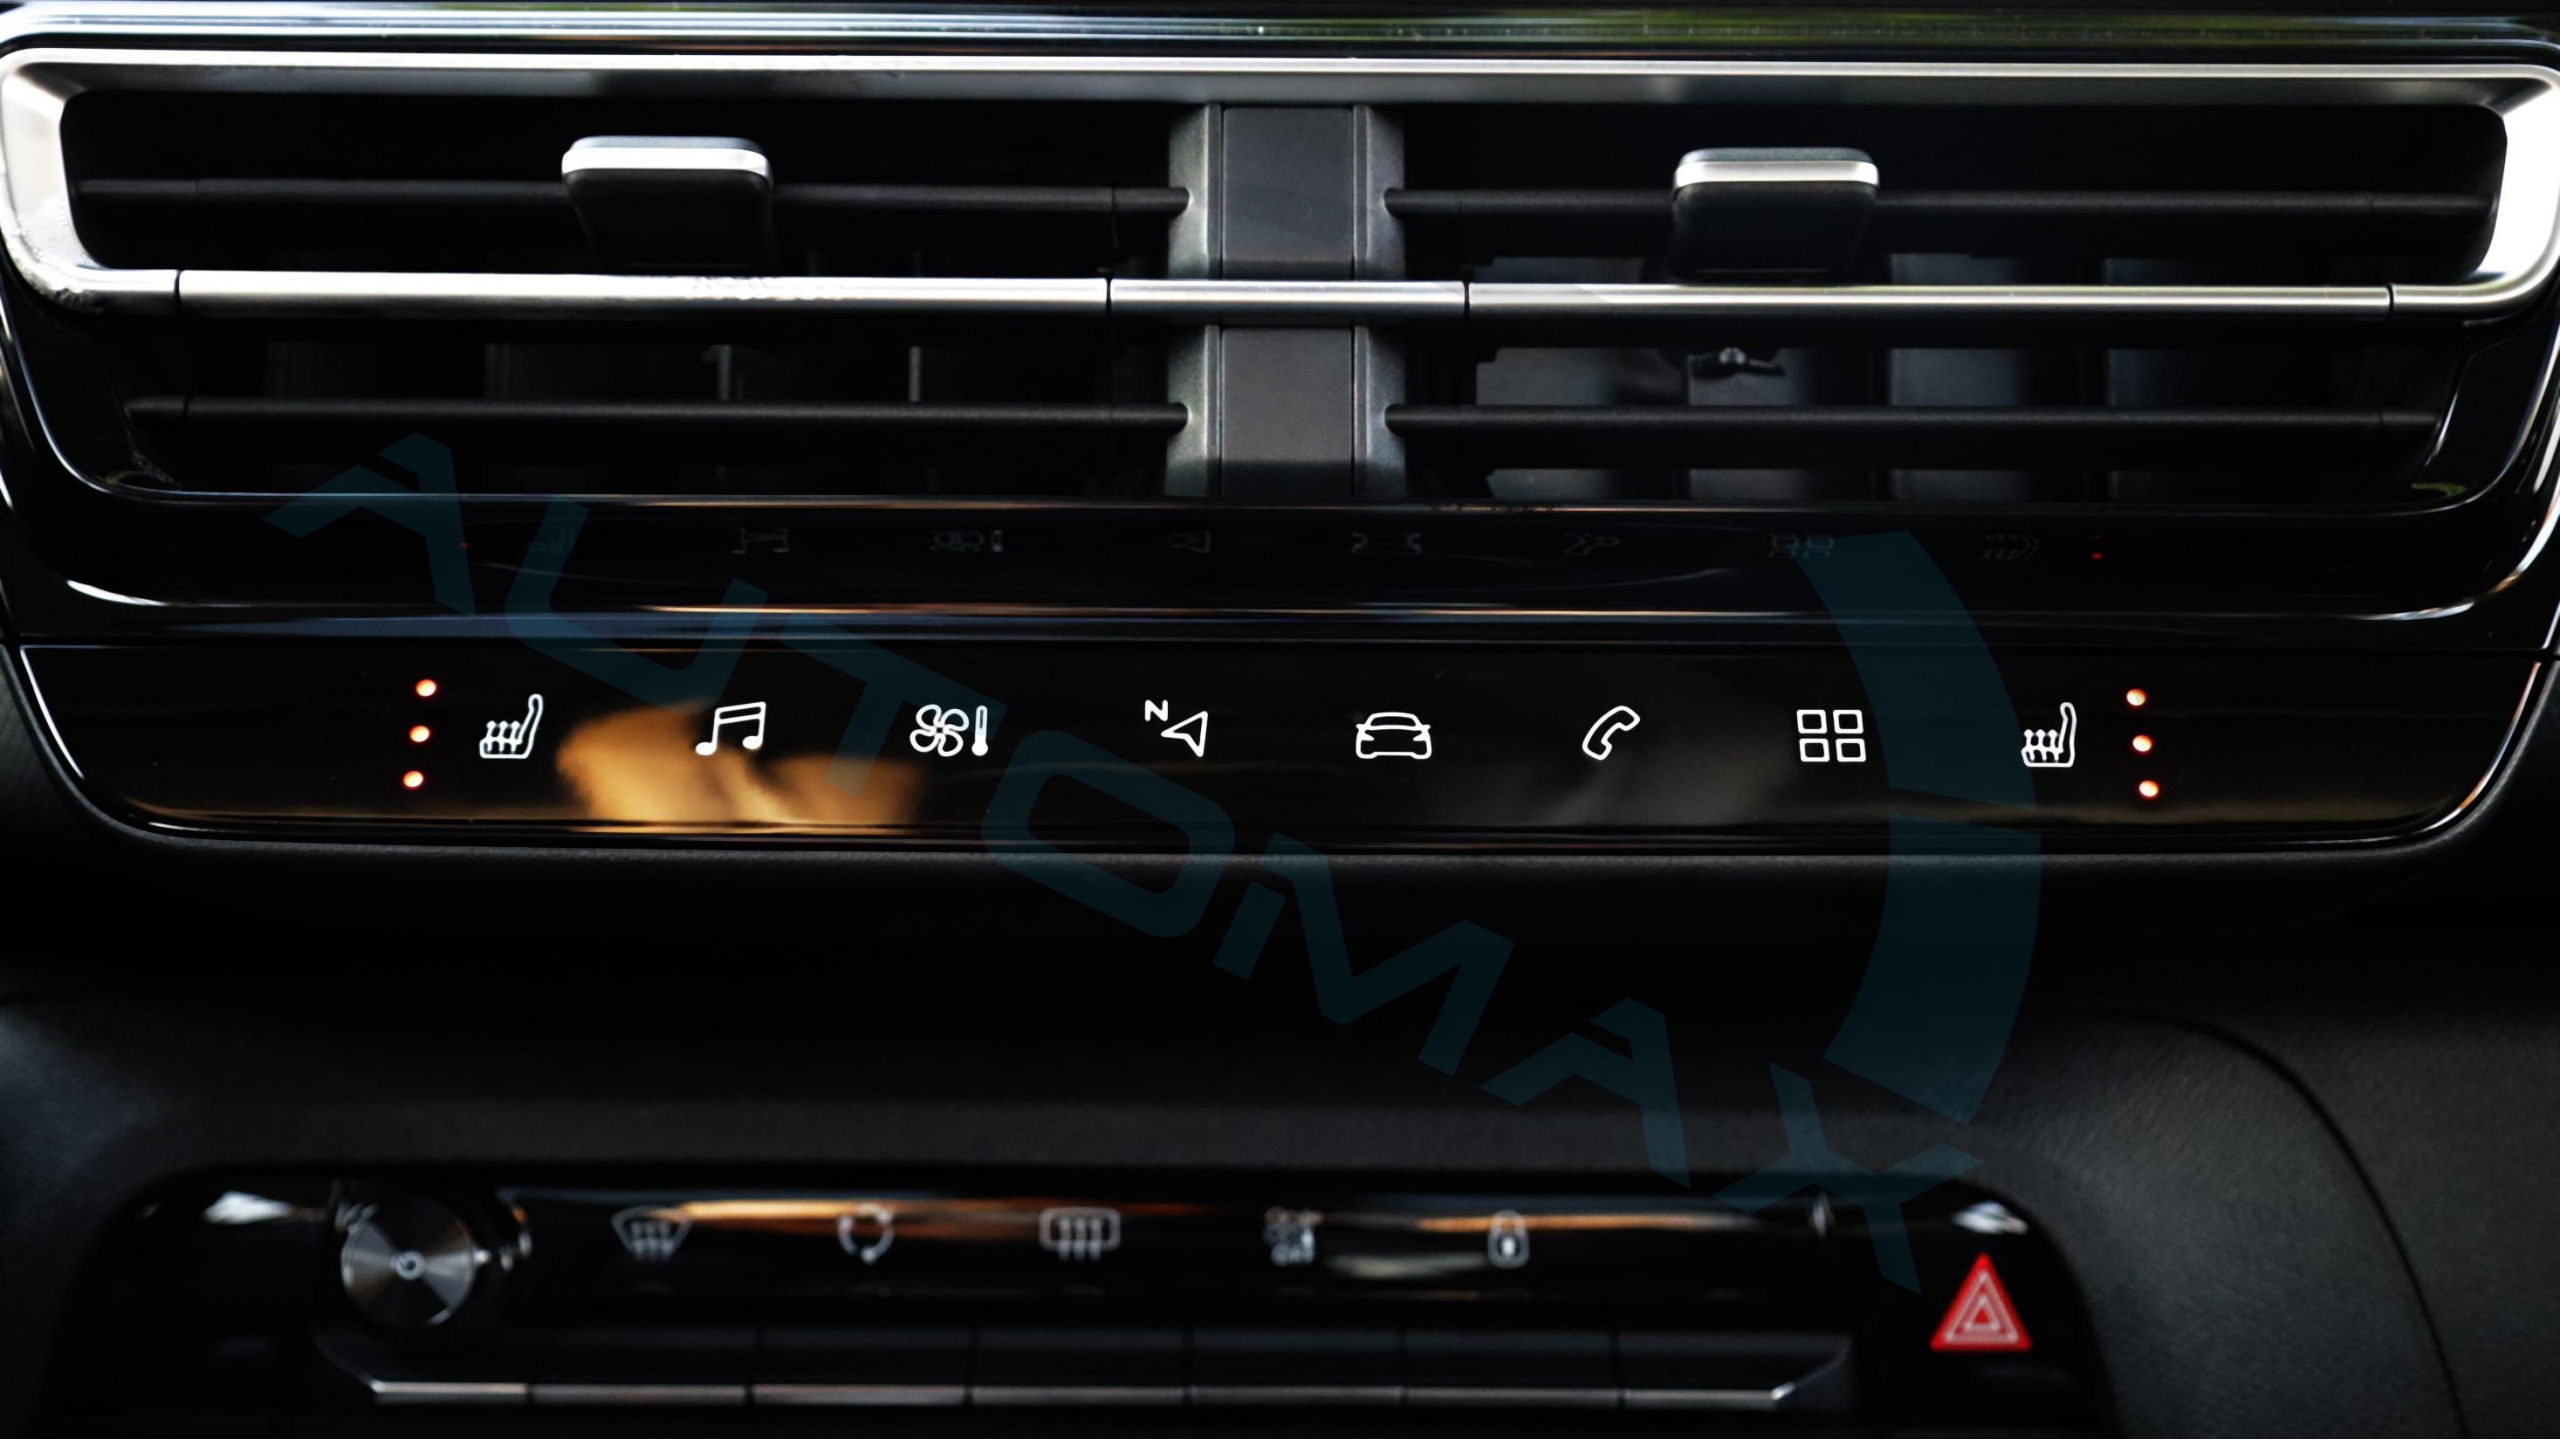

Lo

معايير التوجيه

المسارات /
المراحل

الإعدادات

A/C

- Volume icon (three vertical bars)
- Music icon (musical note)
- Navigation icon (compass with 'N')
- Phone icon (handset)
- Grid icon (four squares)

- Volume knob
- Navigation icon
- Phone icon
- Grid icon
- Phone icon
- Navigation icon
- Phone icon
- Red hazard light button (triangle with exclamation mark)