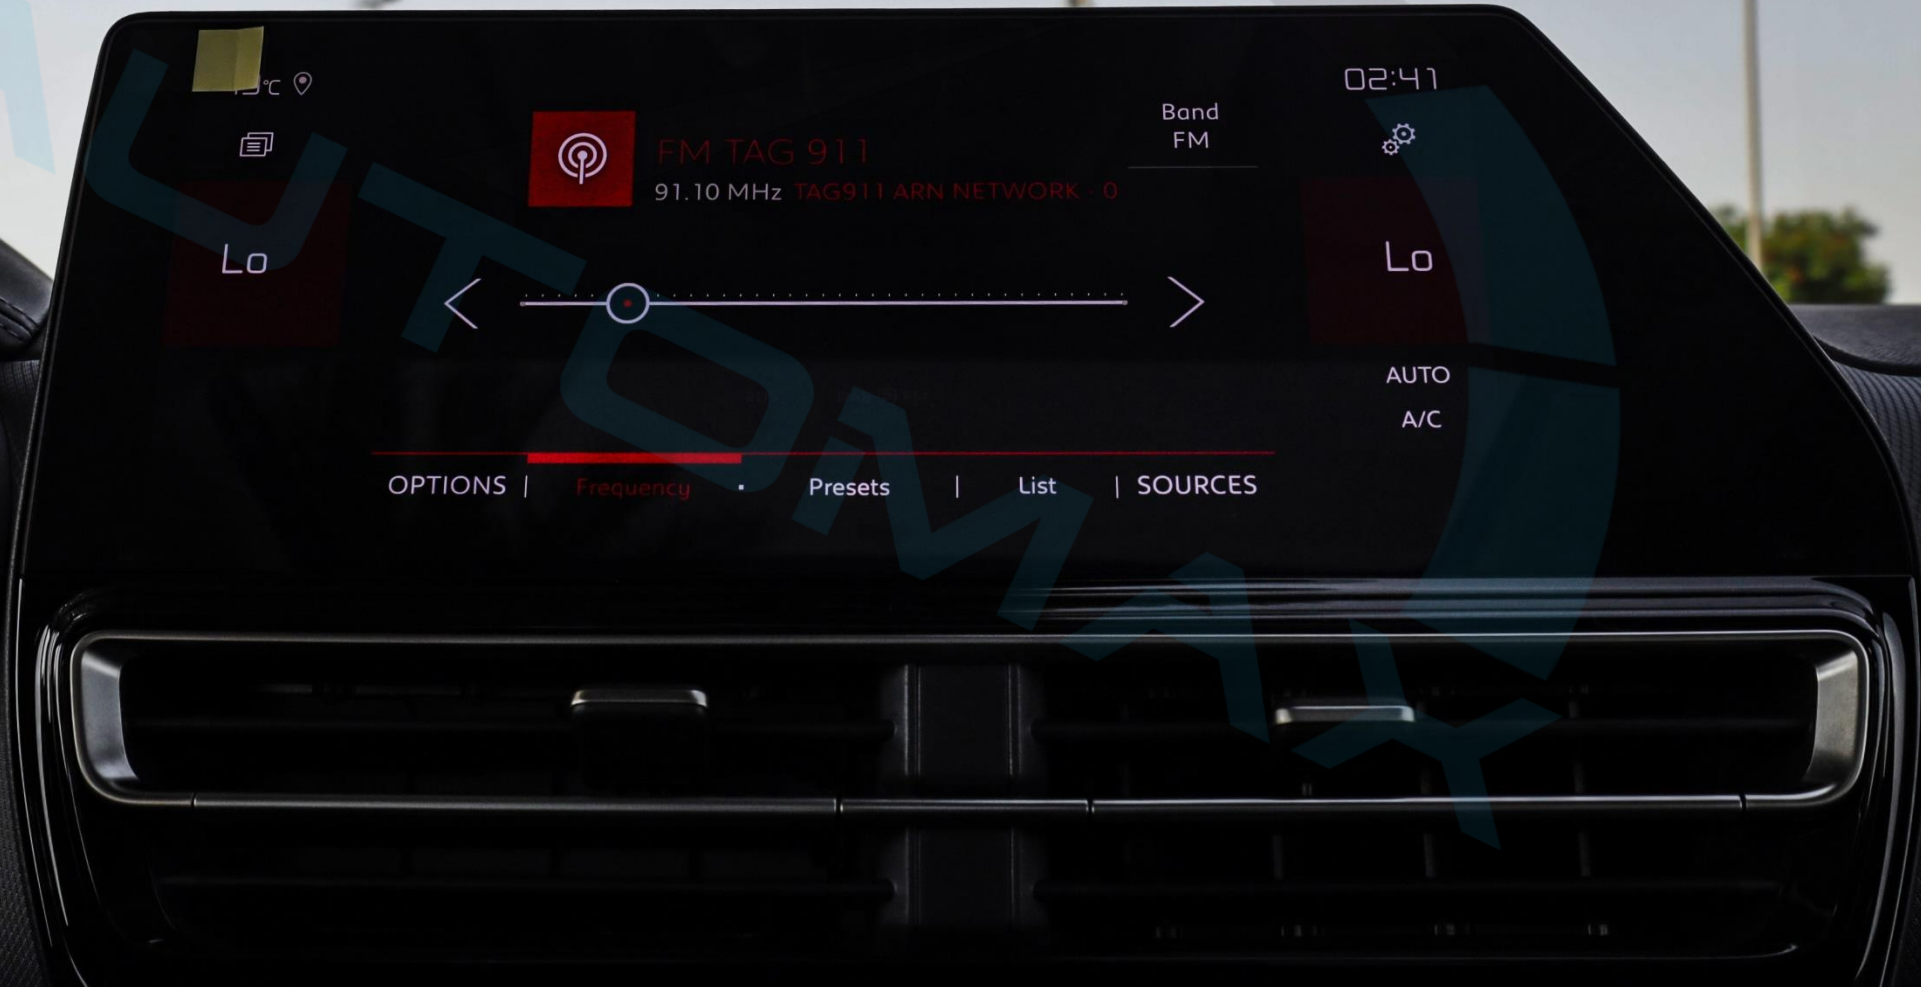

°C

FM TAG 911

91.10 MHz TAG911 ARN NETWORK - 0

Band
FM

02:41

Lo

Lo

AUTO
A/C

OPTIONS | Frequency | Presets | List | SOURCES