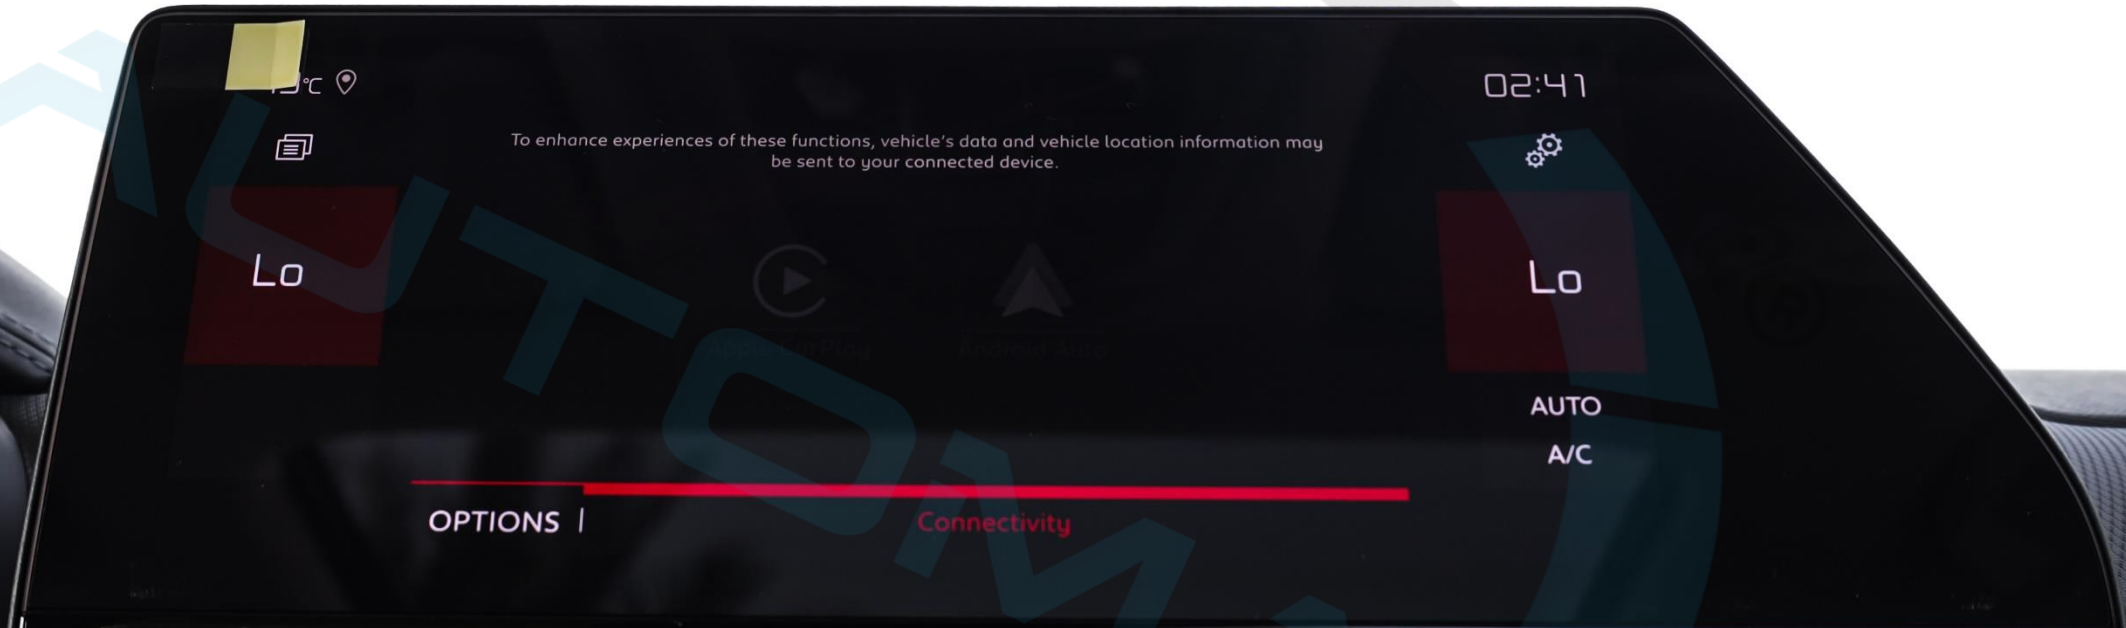

23°C

02:41

To enhance experiences of these functions, vehicle's data and vehicle location information may be sent to your connected device.

Lo

Lo

AUTO

A/C

OPTIONS |

Connectivity