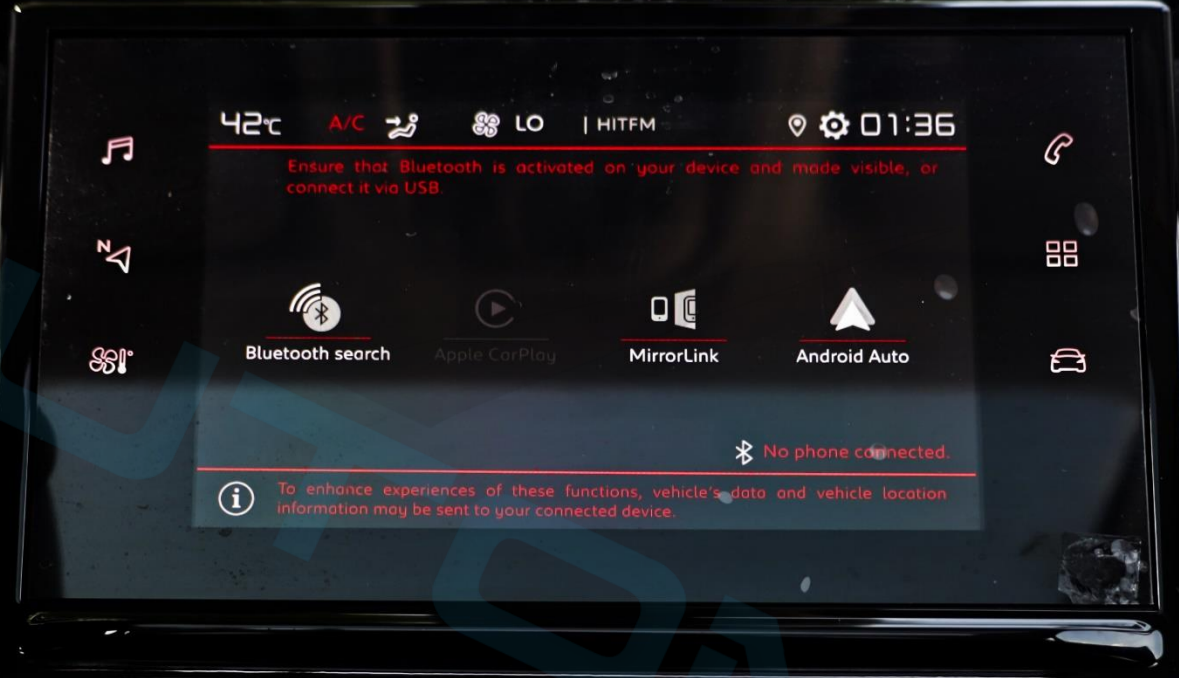

Driving function Vehicle settings

Control pad on the steering wheel with the following elements:

- USB port
- Call icon
- Up/Down arrow
- LIST button
- SRC button

Infotainment screen displaying the following menu items:

Driving function Vehicle settings

42°C

A/C

LO

HITFM

01:36

Ensure that Bluetooth is activated on your device and made visible, or connect it via USB.

Bluetooth search