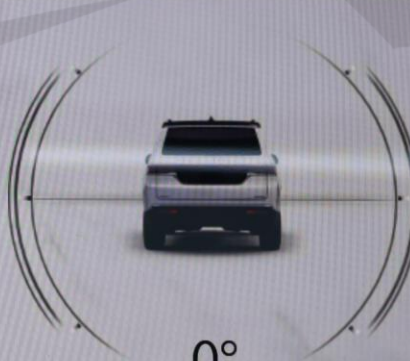

Vehicle Dynamics

Accessory Gauges

Pitch & Roll

Selec-Terrain

Suspension

4WD HIGH 55°21'60" E 25°10'07" N Altitude -26 m AUTO

Vehicle