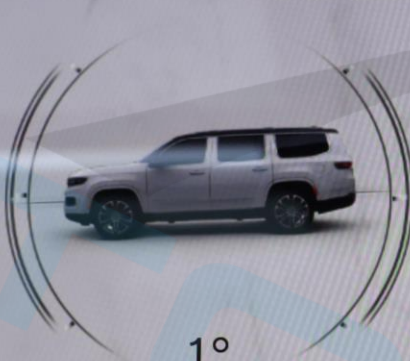

Vehicle Dynamics

Accessory Gauges

Pitch & Roll

Selec-Terrain

Suspension

4WD HIGH 55°21'60" E 25°10'07" N Altitude -26 m AUTO

Vehicle