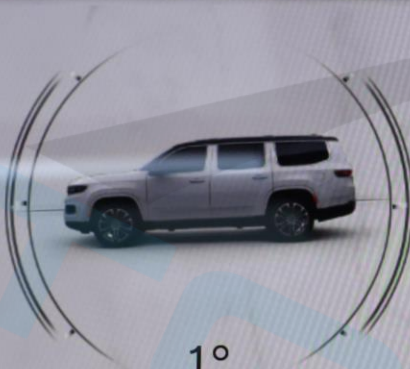

Vehicle Dynamics

Accessory Gauges

Pitch & Roll

Selec-Terrain

Suspension

4WD HIGH 55°21'60" E 25°10'07" N Altitude -26 m AUTO