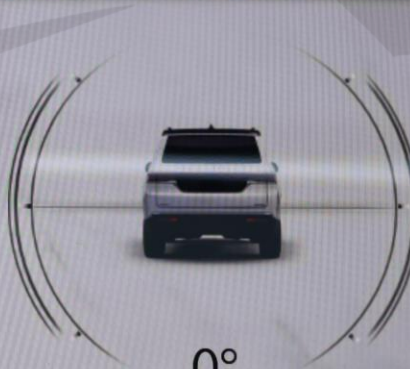

Vehicle Dynamics

Accessory Gauges

Pitch & Roll

Selec-Terrain

Suspension

4WD HIGH 55°21'60" E 25°10'07" N Altitude -26 m AUTO