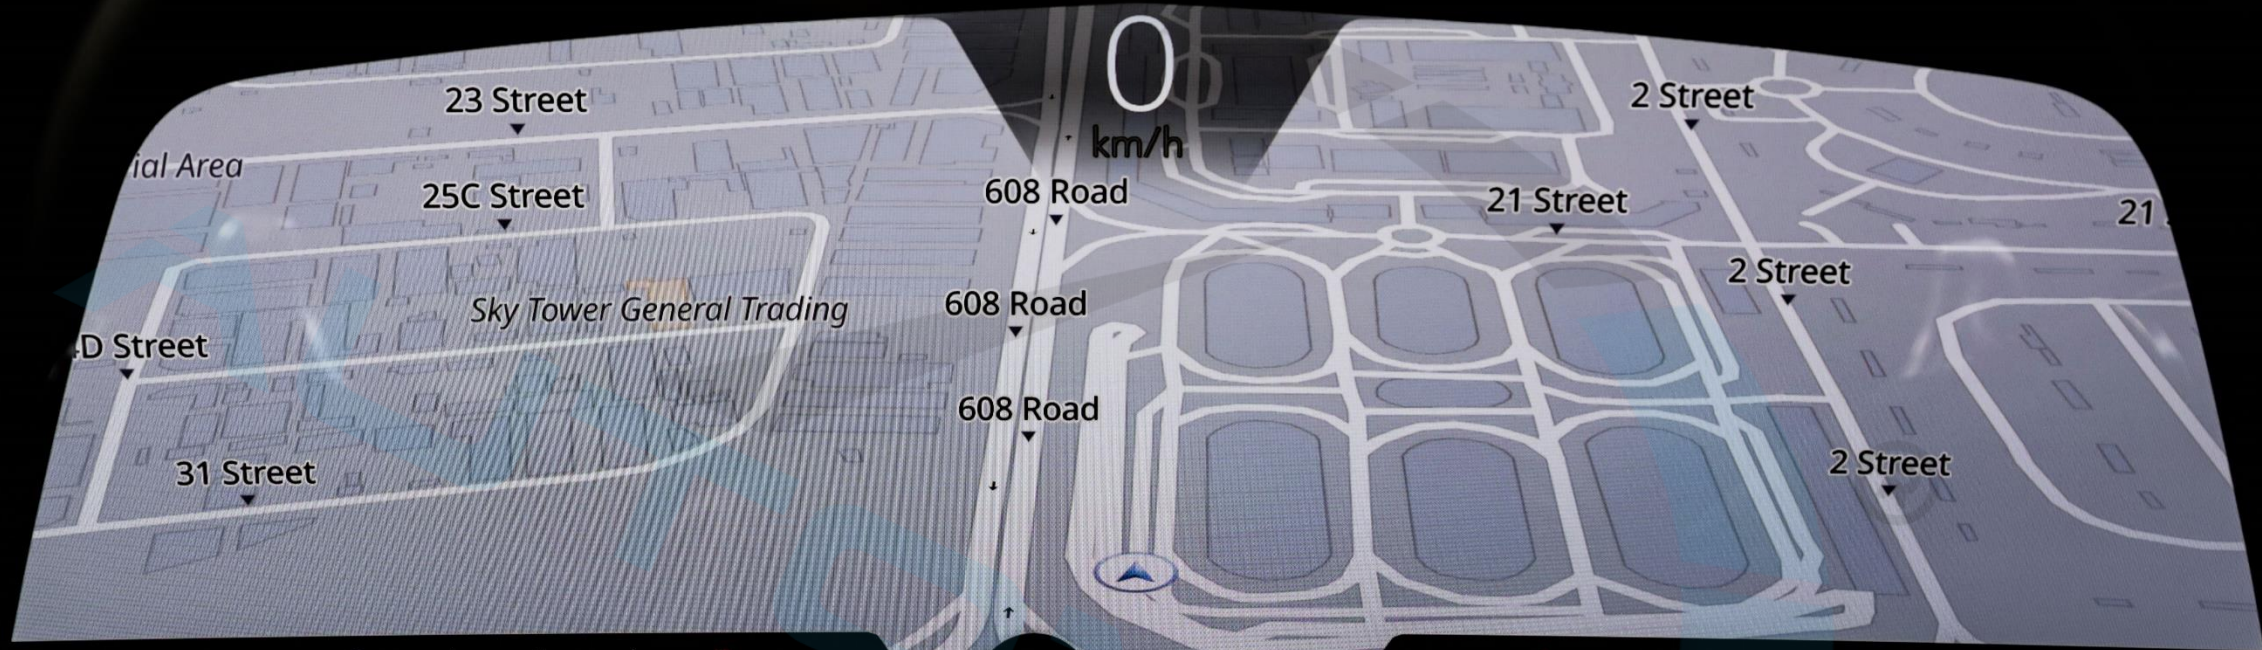

0 1 2 3 4 5 6 7

51 km

RPM /1000

71 km

P