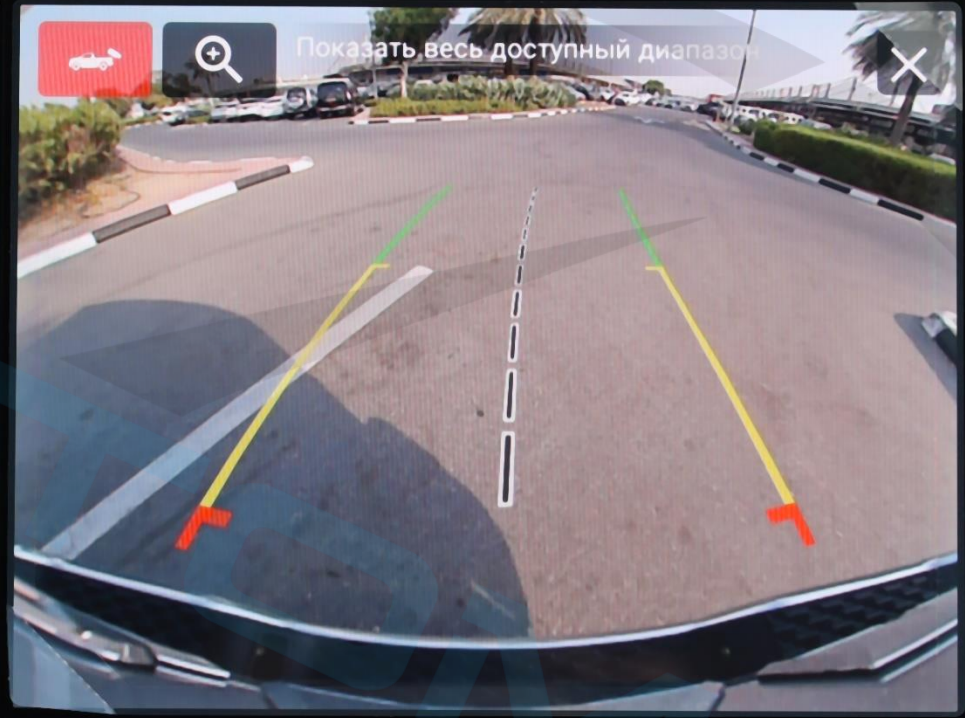

ERAZIM

VOLUME
MUTE

MUTE

OFF

SCREEN OFF

TUNE
ENTER
SCROLL

Navigation and climate control touch buttons with icons for a hand, a gear, and a hand.

RAM