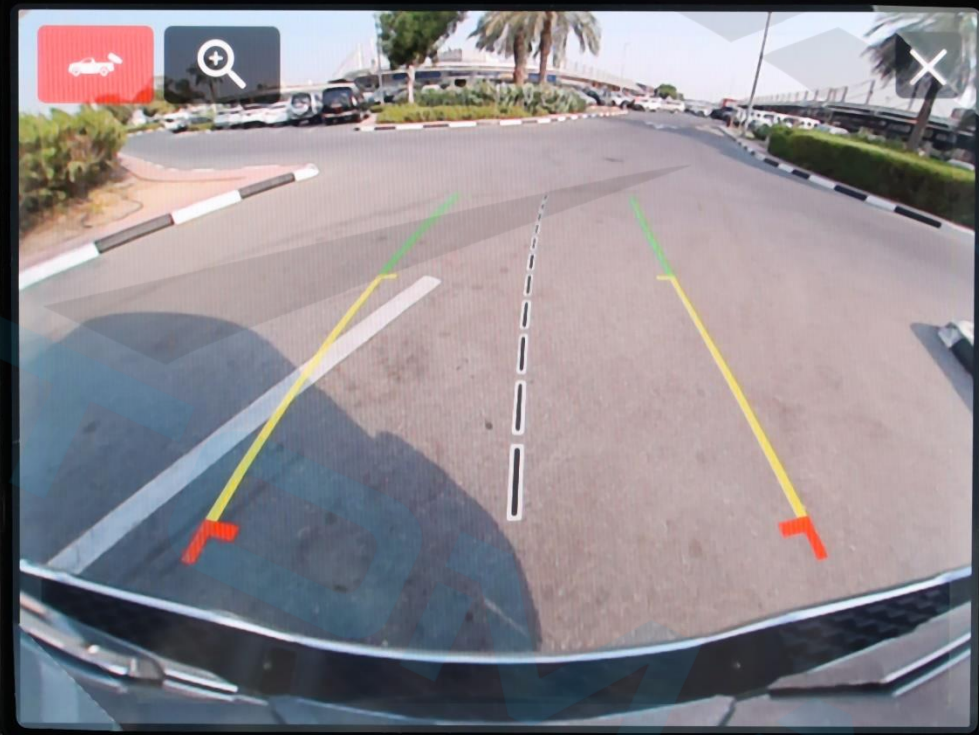

42 km

MUTE

SCREEN OFF

No Device

6:40

Controls

Settings

Screen Off