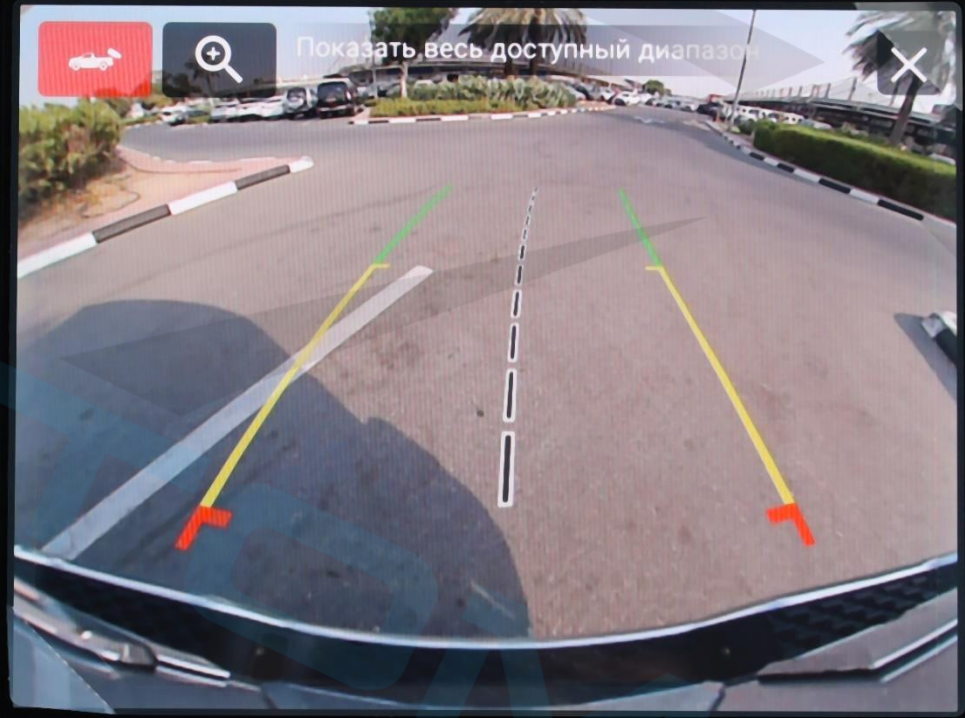

MUTE

TRIP OFF

SCREEN OFF

TUNE ENTER SCROLL

PRND

ERAZIM

VOLUME

MUTE