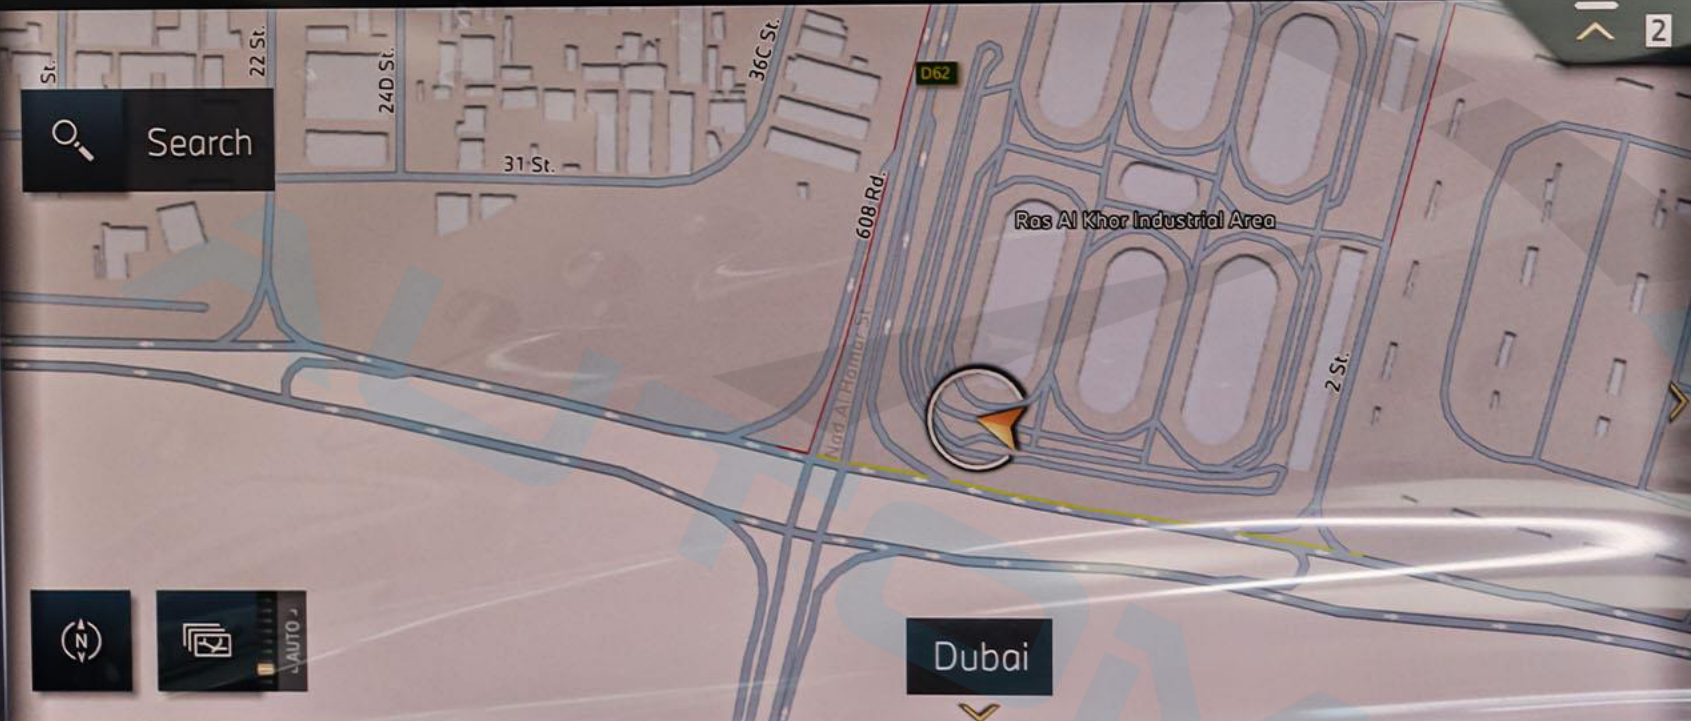

Start Reversing Assistant

Record new path

Volume control: - LOW AUTO OFF +

System icons: Music, Navigation, Fan, Home, App Drawer, Phone

Volume control: - LOW AUTO OFF +

- <
- Map
- Destination input
- Recent destinations
- My destinations