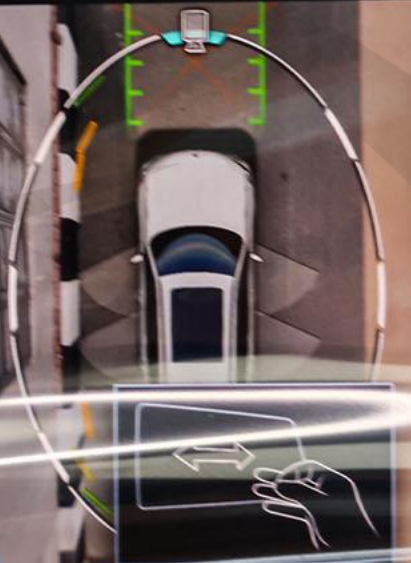

PARKING

HIT967 12:30pm

- Parking view
- Assist view
- Panorama view
- More

Searching...

Start Reversing Assistant

Record new path

LOW AUTO OFF

LOW AUTO OFF