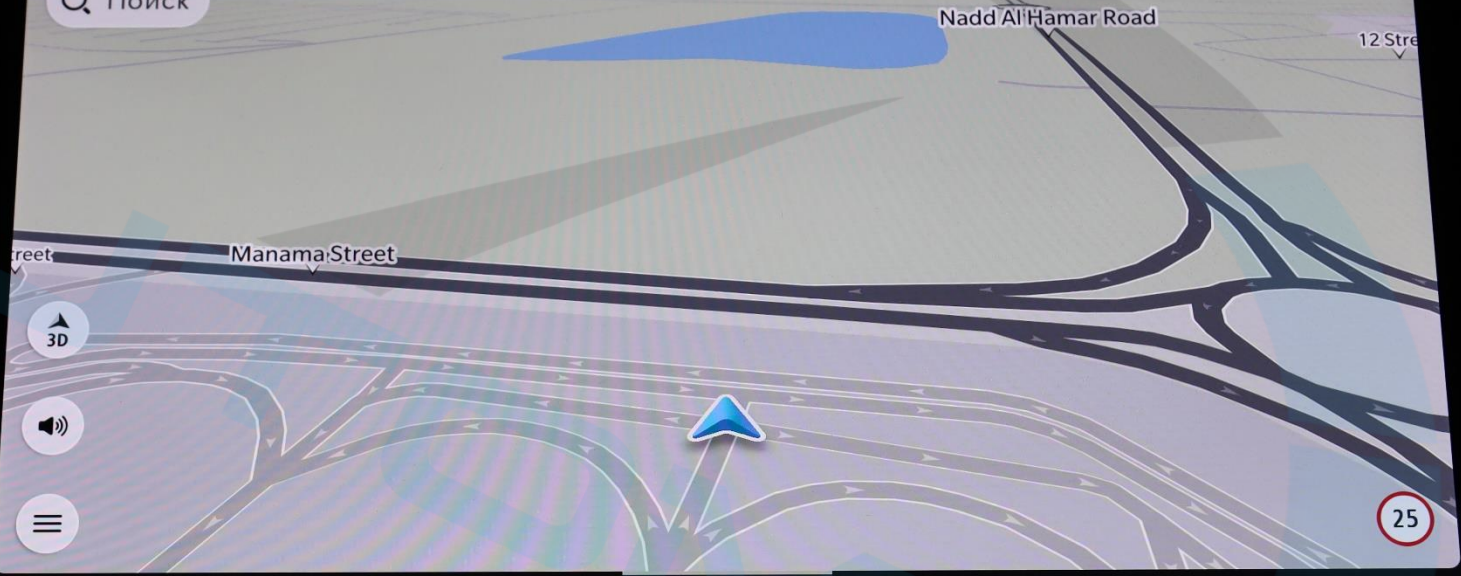

Низ. 42° НАРУЖН. 5:28 FM -DUBAI Низ.

Поиск

3D

Speaker icon

Menu icon

25

Home icon

Music icon

Activity icon

Ю
A
Nav

Phone icon

Car icon

App grid icon

MUTE

Phone icon

Menu icon

Climate icon

Navigation icon

Climate icon

Menu icon

Phone icon

SCREEN OFF