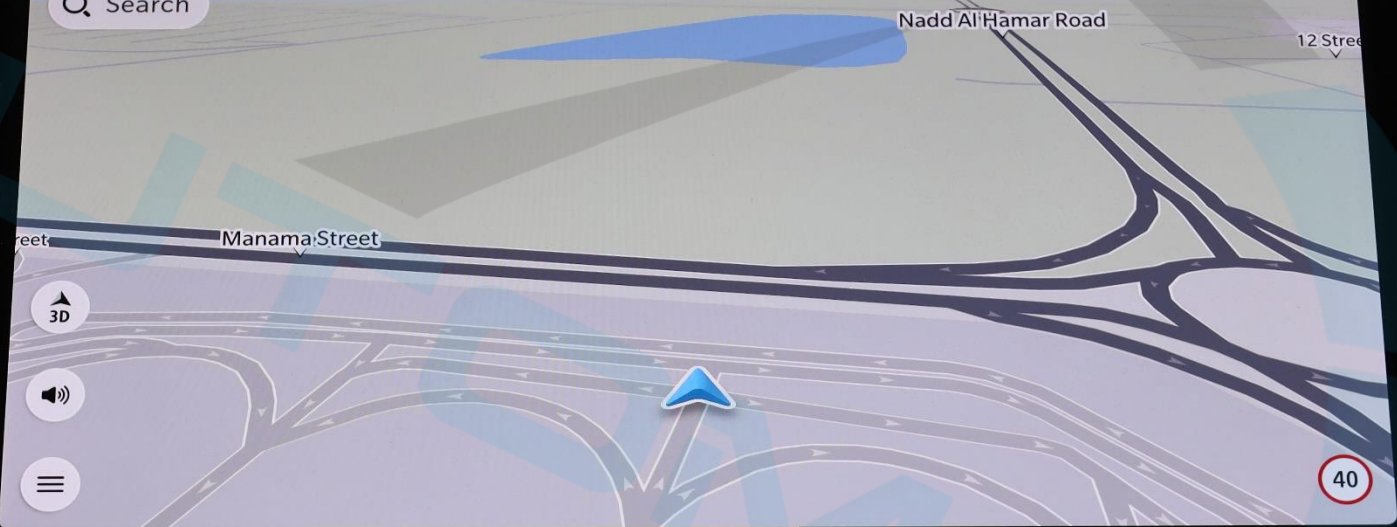

LO [Icons] 42° OUT 5:20 FM FM- [Icons] LO

Search

- 3D
- [Speaker icon]
- [Menu icon]

40

- Home
- Music
- Activity
- **S
  A
  Nav**
- Phone
- Car
- App Grid

MUTE

[Physical touch-sensitive controls for navigation, climate, and other functions]

SCREEN OFF