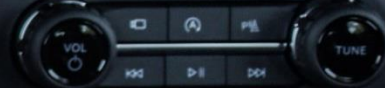

Raptor Status

P

0

AIRBAG

RAKTOR

Please check surroundings for safety.