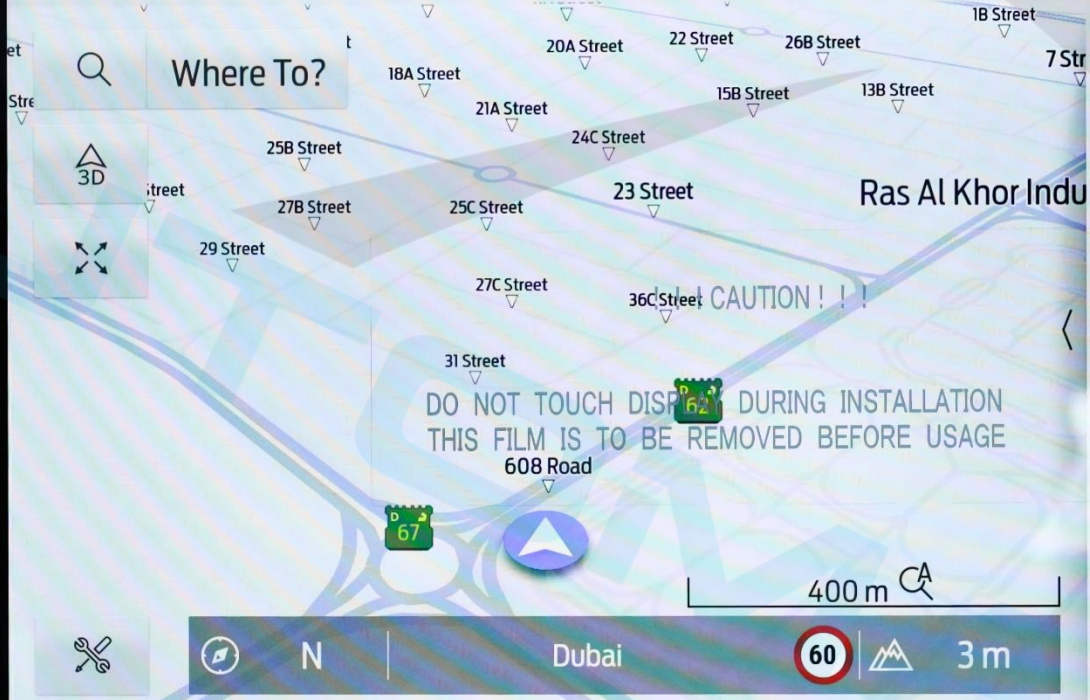

11:29

32°

Where To?

3D

Map navigation controls including search, 3D view, and zoom in/out icons.

FM AF

-DUBAI

CAUTION !!!

DO NOT TOUCH DISPLAY DURING INSTALLATION
THIS FILM IS TO BE REMOVED BEFORE USAGE

Map navigation controls including compass, location, and zoom in/out icons.

N Dubai 60 3m

Map navigation controls including back and forward arrows.