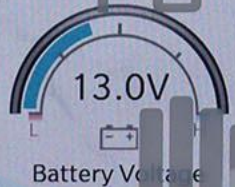

Home

Media

Comfort

Phone

Vehicle

Apps

LO

80°
OUT

12:06

95.70

LO

Off Road Pages

Vehicle Dynamics

Accessory Gauges

Pitch & Roll

2H

55° 60°

25°10'08" N

Altitude: -15 m

DO NOT PRESS