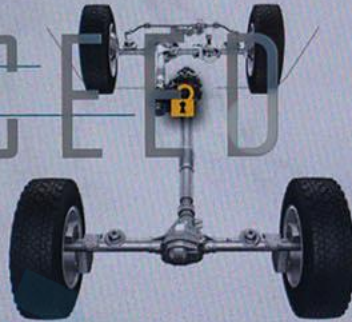

Off Road Pages

Vehicle Dynamics

Accessory Gauges

Pitch & Roll

Steering Angle:

Transfer Case  
Unlocked

2H

55°21'60" E