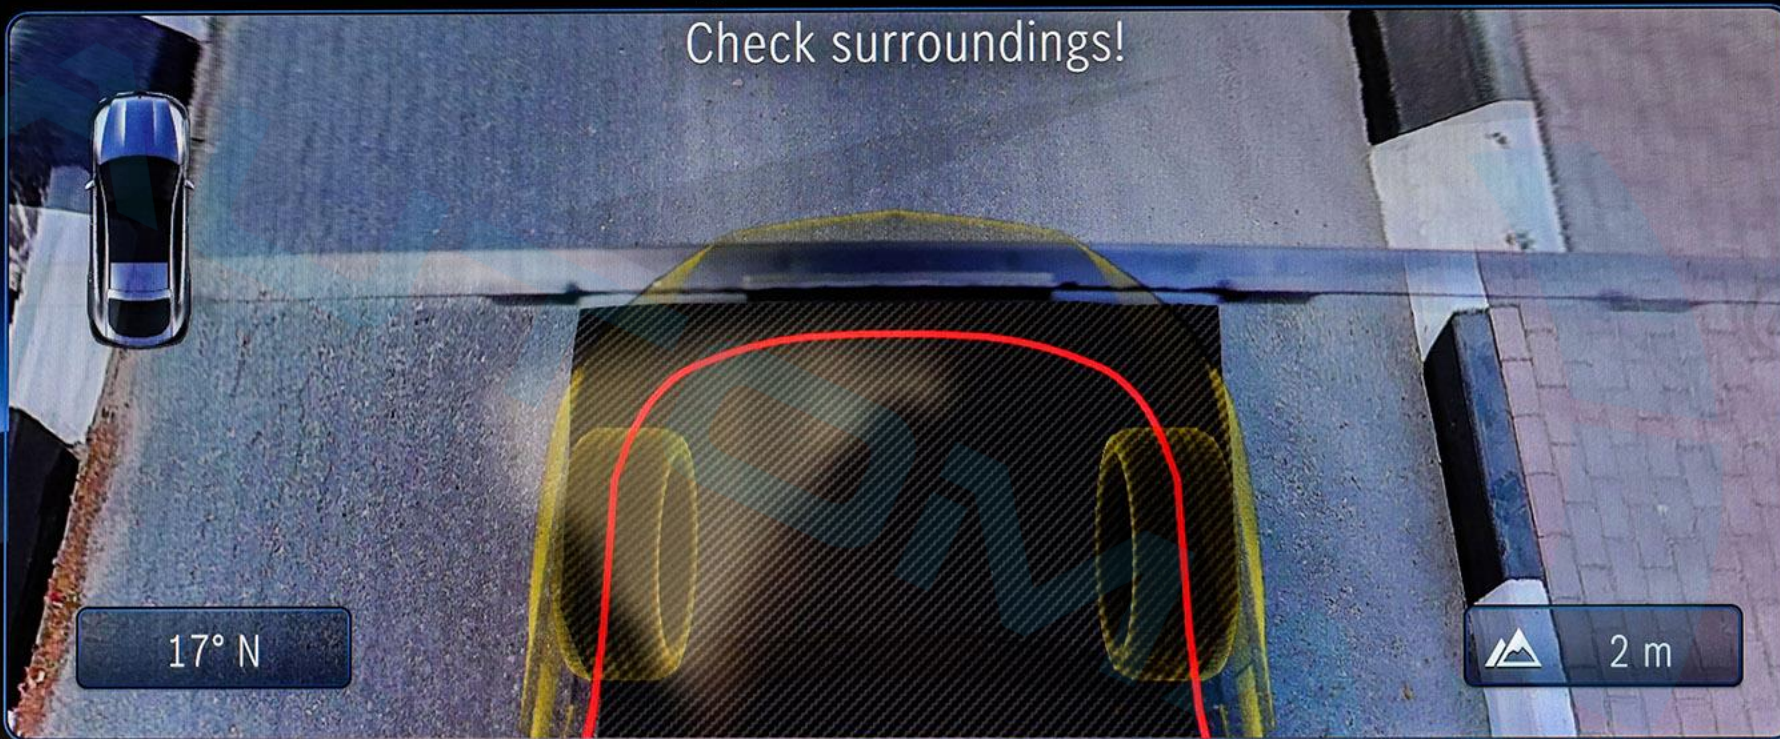

Offroad

Performance

Settings

LOW

LOW

Front camera image. Drive forward to view the ground

Check surroundings!

DSR