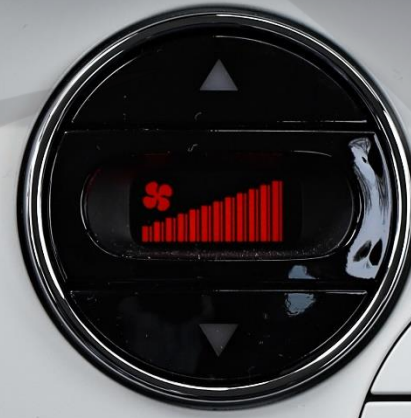

Climate control panel with two circular digital displays and two large rotary dials.

The left dial has four segments: "AUTO" (top-left), "OFF" (top-right), a snowflake icon with a red indicator light (top), and a car icon (bottom).

The right dial has four segments: a fan icon with a red indicator light (top-left), a person icon (top-right), a person icon (bottom-left), and a person icon (bottom-right).

The bottom section contains a speaker grille, an "ASR OFF" button with a red indicator light, and a button with a person icon and the number "2", representing the passenger airbag control.