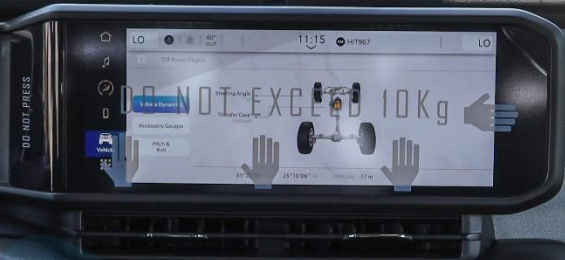

AUTOMAX
AUTOMAX.AE © 1971 56 278 8888 N. 1971 4 338888

Jeep

LO 40° OUT 11:15 HIT967

Off Road Pages

DO NOT EXCEED 10

Steering Angle

Transfer Case

Accessory Gauges