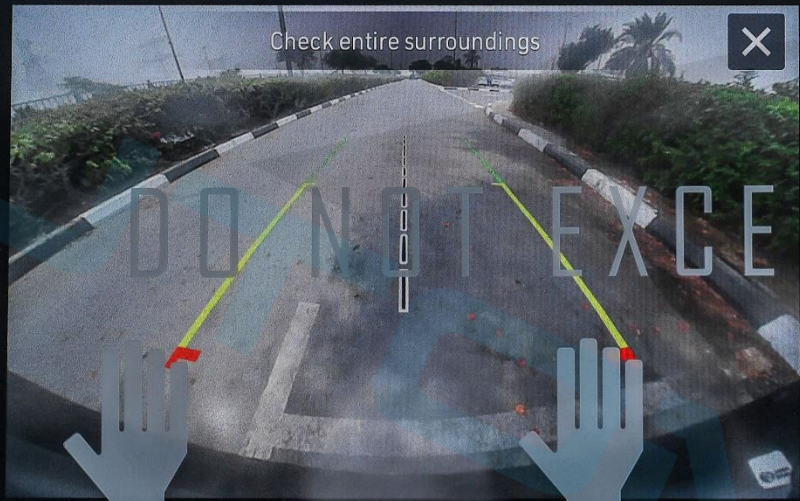

FRONT WIPER
MIST

E P 40°C
Speedometer

0
km/h

54 km

PULL
OFF
ON
REAR WIPER

E P 40°C
3. Driver Assist

Adaptive
Cruise Control
(ACC)
Off

54 km