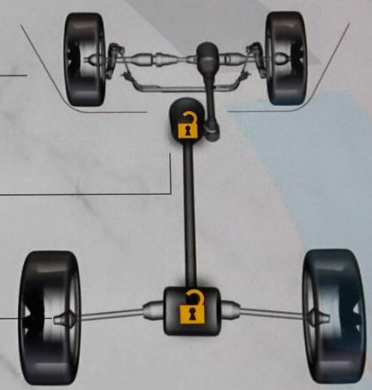

Vehicle Dynamics

Accessory Gauges

Pitch & Roll

Selec-Terrain

Suspension

Steering Angle:
0°

Transfer Case:
Unlocked

Rear Axel Locker:
Unlocked