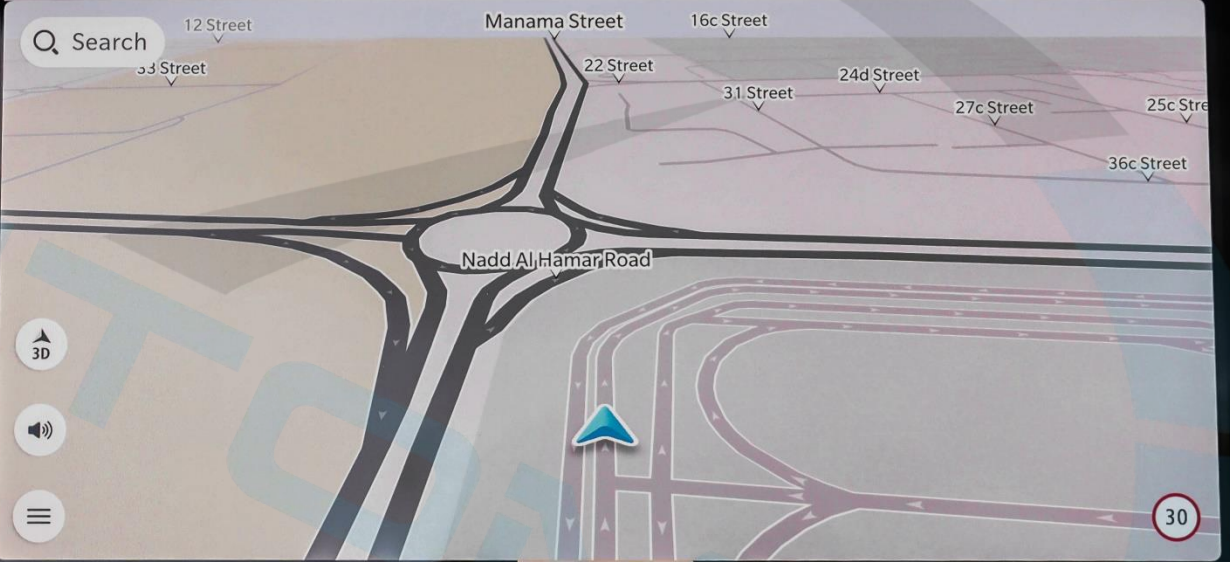

A OFF OFF OFF OFF OFF

LO 12:22 FM HIT967 LO

W
A
Nav

MUTE SCREEN OFF

VOL

TUNE-ENTER SCREEN