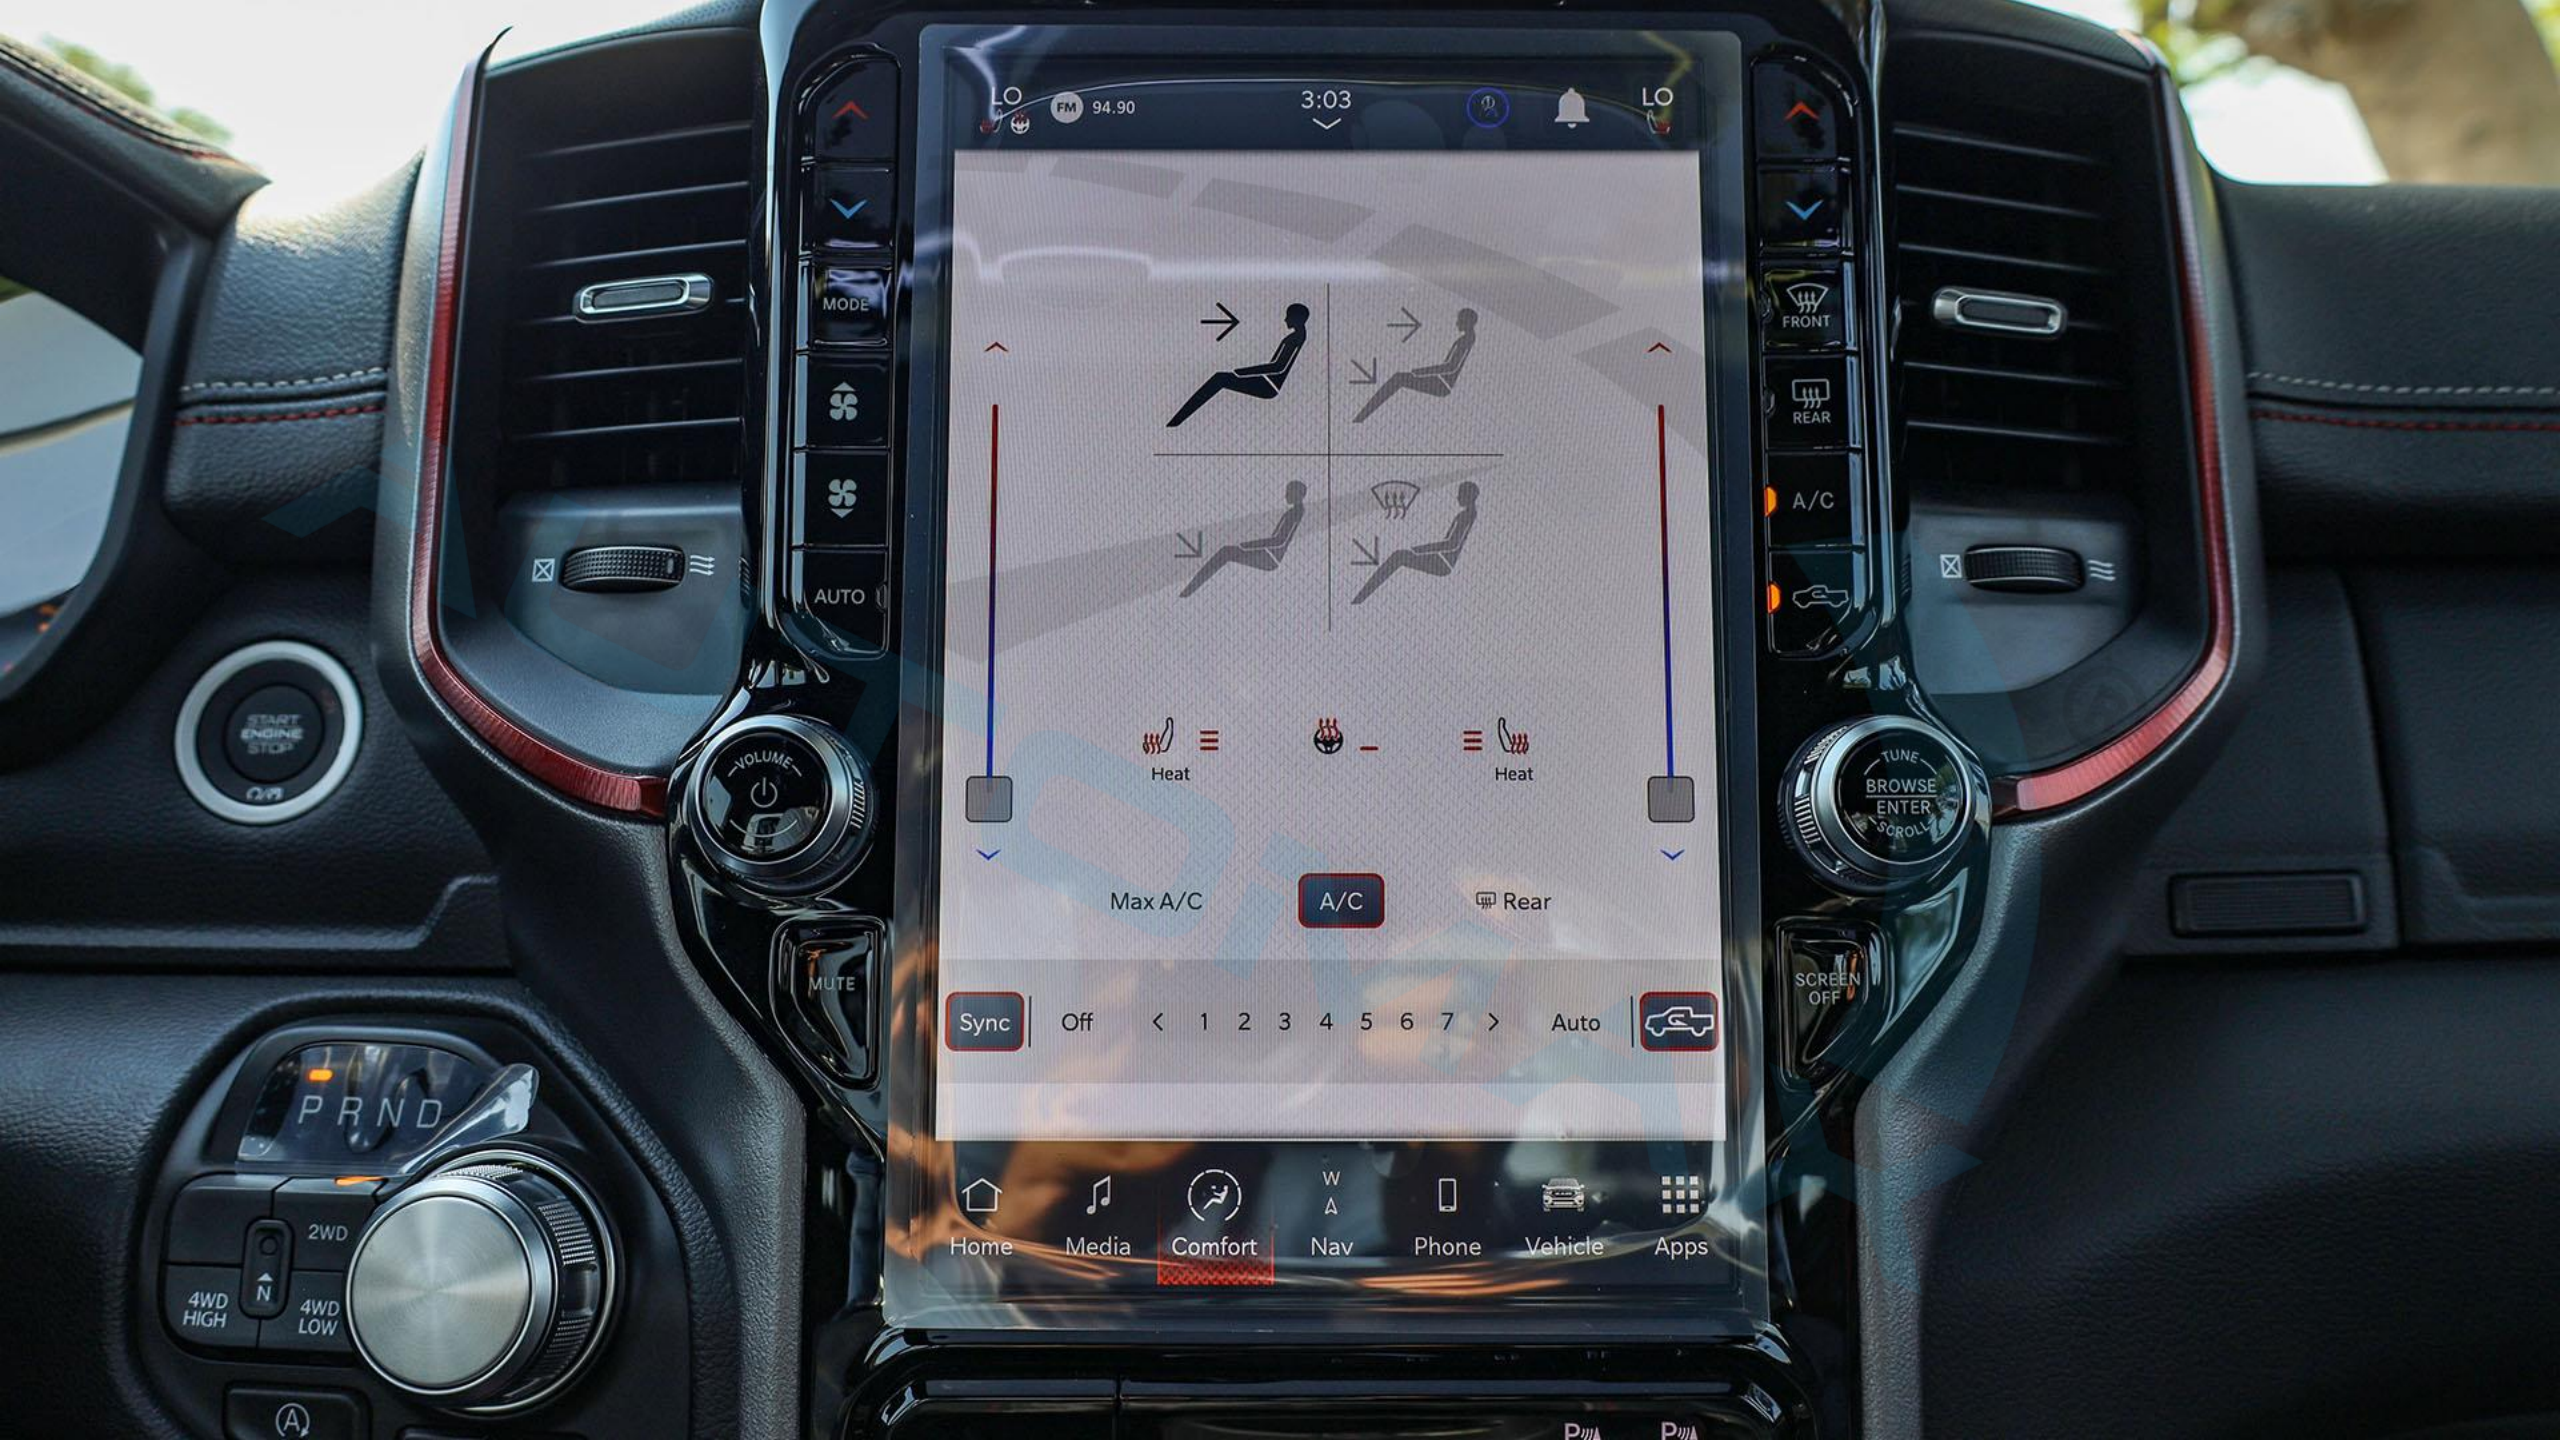

MODE AUTO

VOLUME

MUTE

Detailed description: This block shows the physical controls on the left side of the center console. It includes a 'MODE' button, an 'AUTO' button, a 'VOLUME' knob with a power icon, and a 'MUTE' button. The area is framed by a red trim piece.

PRND

2WD 4WD HIGH 4WD LOW

Detailed description: This block shows the gear selector and 4WD controls. It features a gear selector knob with 'PRND' markings, a '2WD' button, and a 4WD selector with '4WD HIGH' and '4WD LOW' positions. A 'P' button is also visible.