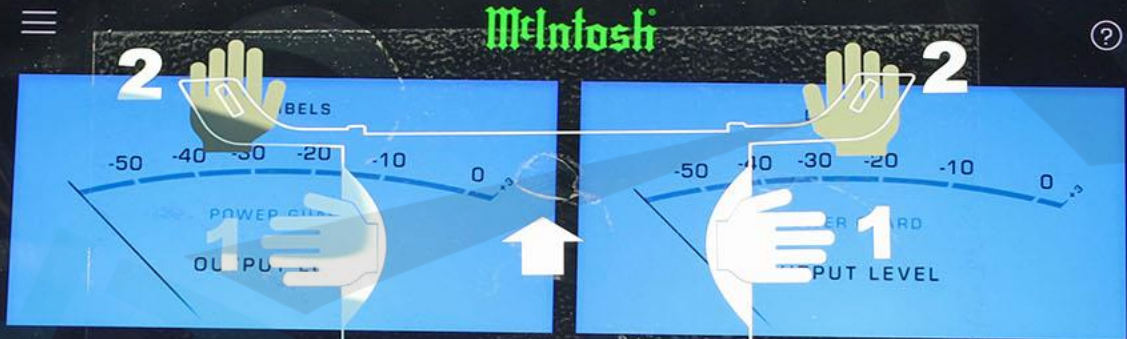

LO [Icons] 4:51 FM AD Quran [Icons] LO

AD Quran
facebook. @ADQuran
88.2 FM

FM Radio [3] [3] Audio

- Home
- Media
- Comfort
- Nav
- Phone
- Vehicle
- Apps

MUTE [Icons] SCREEN OFF

VOL [Knob] TUNE-ENTER-SCROLL [Knob]

MAX REAR OFF [Icons] AUTO [Icons]