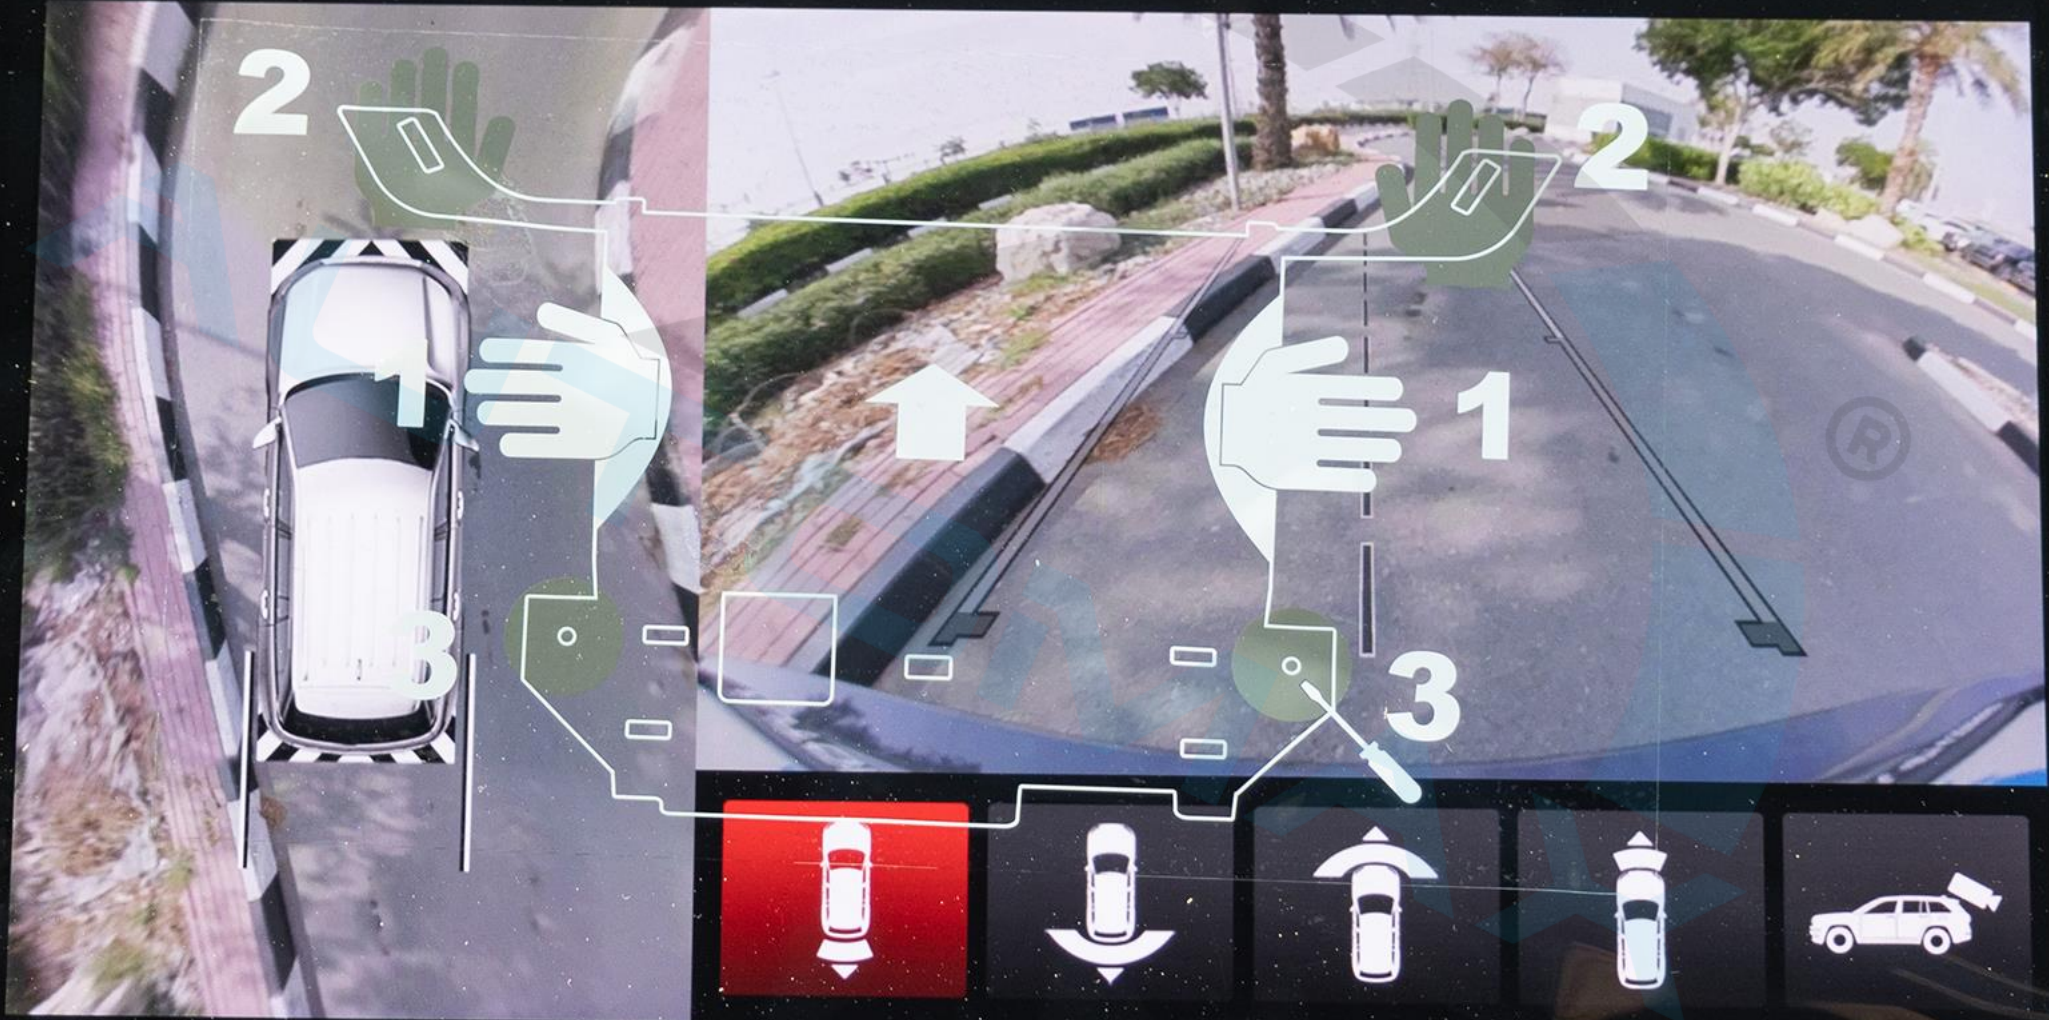

1. Driver Info

0 km/h P

30

25°C

Night Vision
54km

Check Entire Surroundings

Top View

Rear View