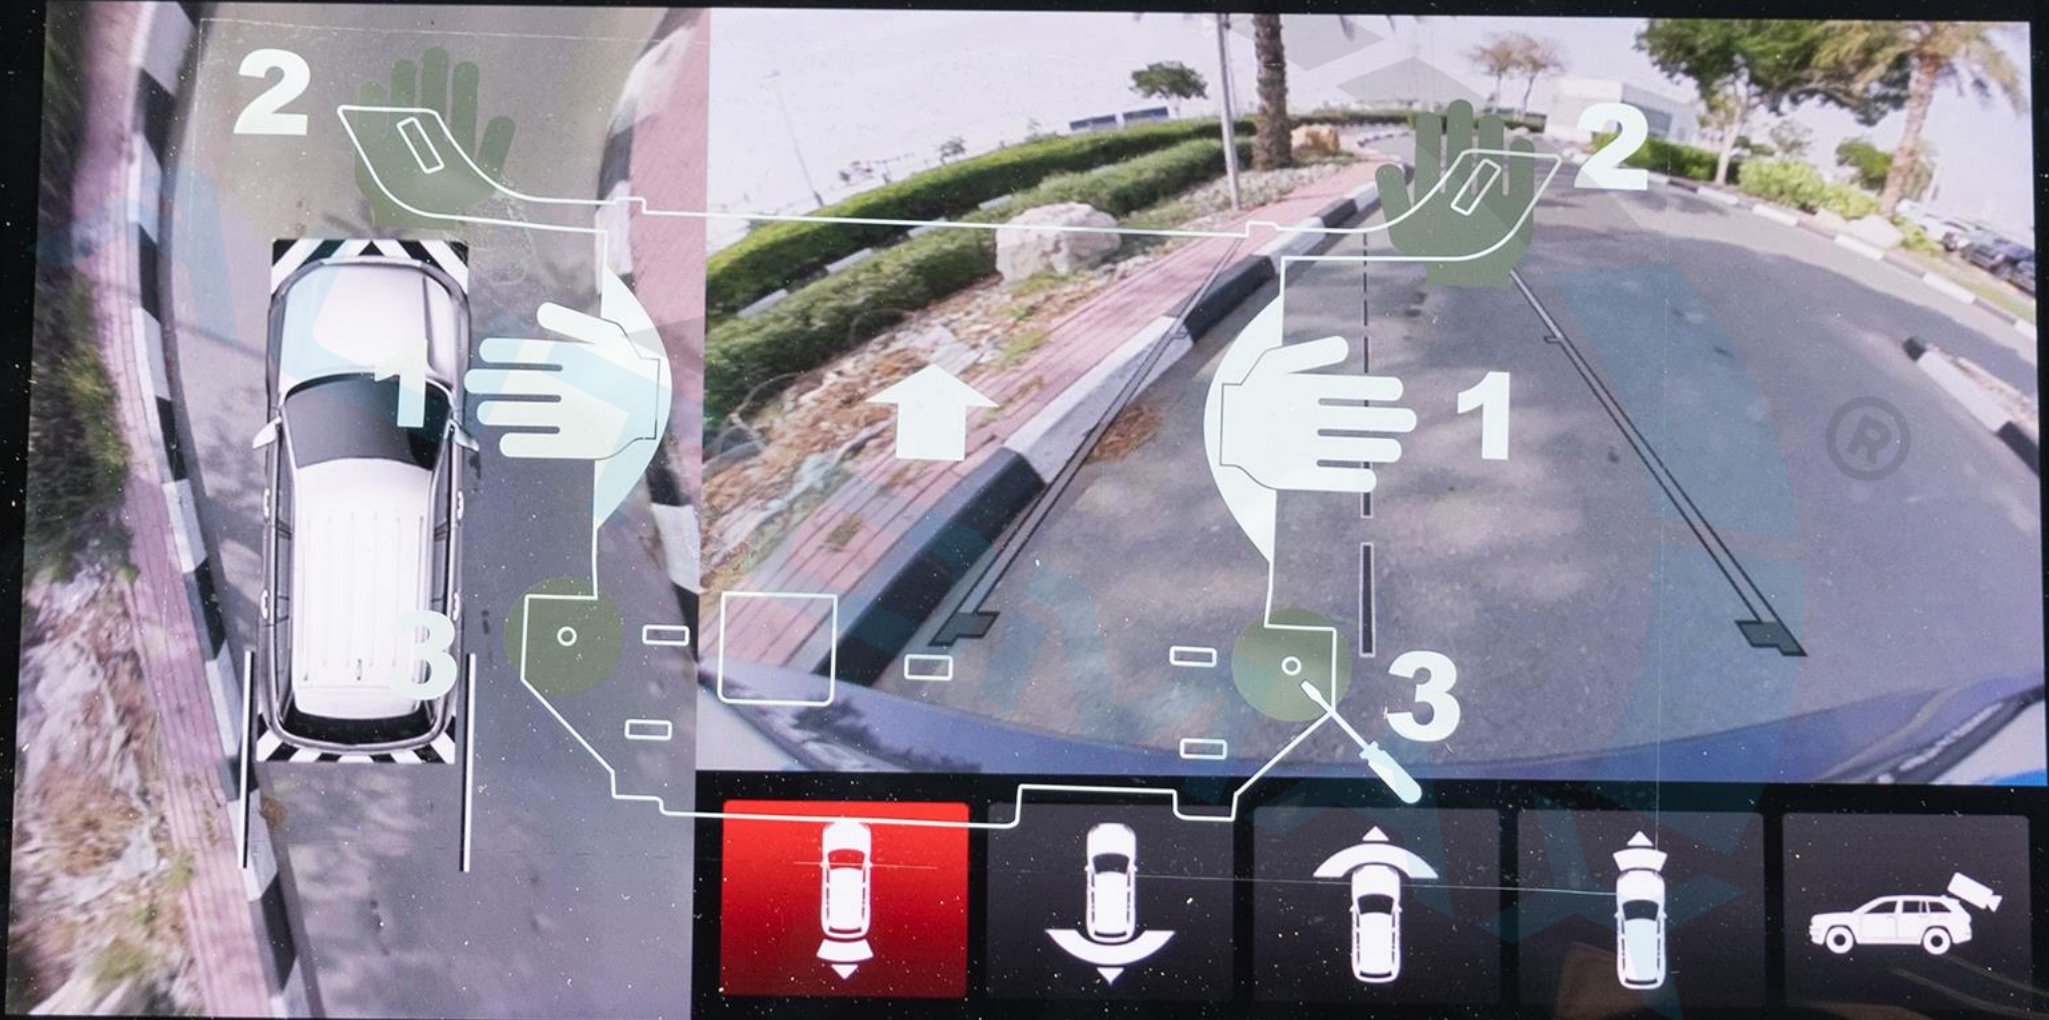

SET-

N

1. Driver Info

0 km/h P

30

25°C

Night Vision  
54km

A collection of status icons including a fuel gauge with 'E' and 'F' markers, a battery level indicator, and a car icon with a road view.

# Check Entire Surroundings

Top View

Rear View

Check Entire Surroundings

2

2

1

1