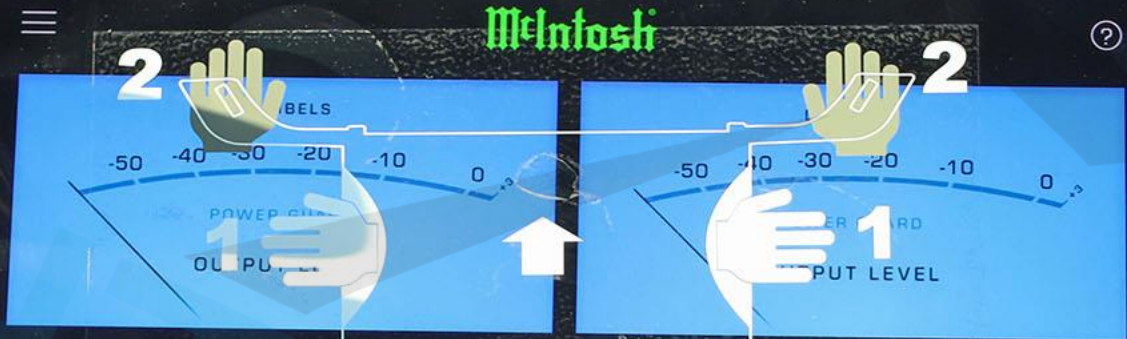

LO [Icons] 4:51 FM AD Quran [Icons] LO

AD Quran
facebook. @ADQuran
88.2 FM

FM Radio [3] [3] Audio

Navigation and playback controls including 'CH' and 'CH' buttons are visible.

- Home
- Media
- Comfort
- Nav
- Phone
- Vehicle
- Apps

MUTE [Icons] SCREEN OFF

VOL [Knob] TUNE-ENTER-SCROLL [Knob]

MAX REAR OFF [Icons] AUTO [Icons]