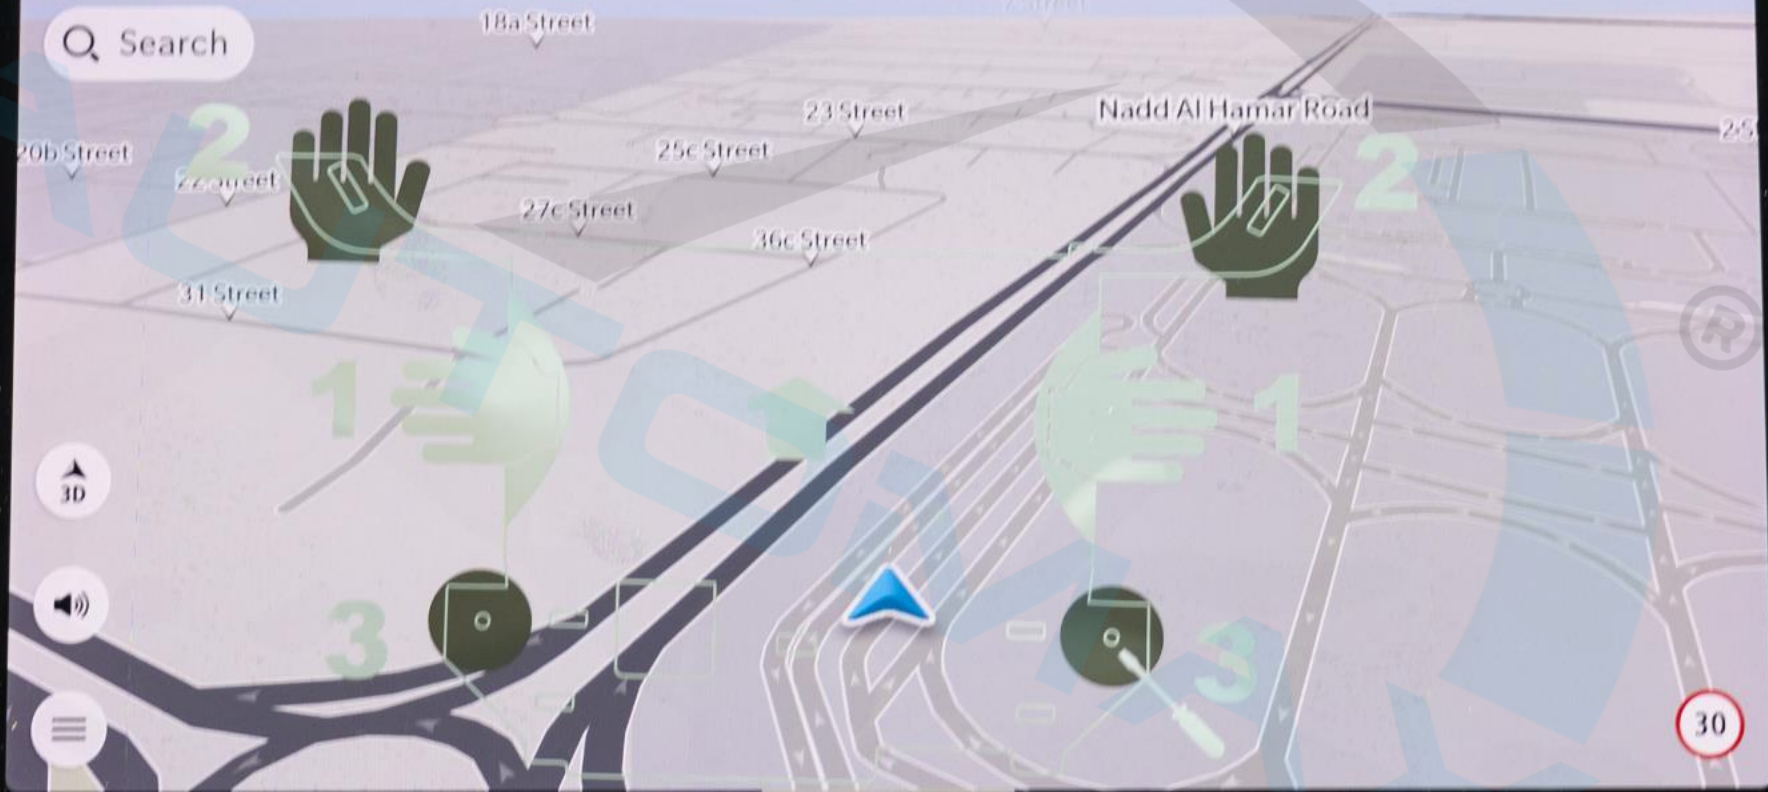

LO

4:22

Sid:0x0

LO

Q Search

Home

Media

Comfort

N
A

Nav

Phone

Vehicle

Apps

30