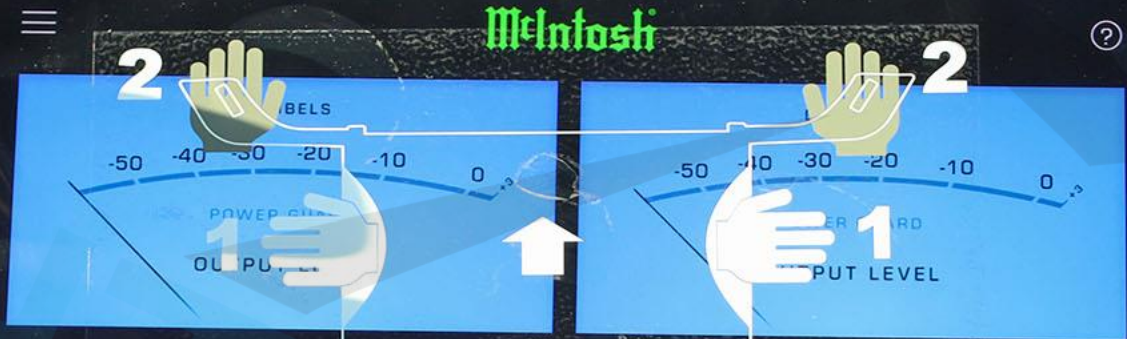

LO [Icons] 4:51 FM AD Quran [Icons] LO

AD Quran
facebook. @ADQuran
88.2 FM

3 3

FM Radio Audio

CH CH

- Home
- Media
- Comfort
- Nav
- Phone
- Vehicle
- Apps

MUTE

VOL

TUNE ENTER SCROLL

SCREEN OFF

MAX REAR OFF AUTO