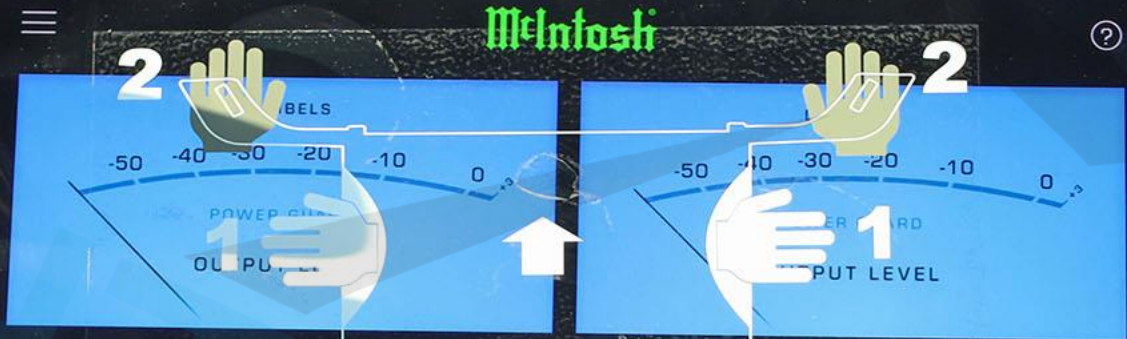

LO [Icons] 4:51 FM AD Quran [Icons] LO

AD Quran
facebook. @ADQuran
88.2 FM

FM Radio [3] [3] Audio

CH [Left Arrow] [Right Arrow] CH

- Home
- Media
- Comfort
- Nav
- Phone
- Vehicle
- Apps

MUTE [Icons] SCREEN OFF

VOL [Knob] TUNE ENTER SCROLL [Knob]

MAX REAR OFF [Icons] AUTO