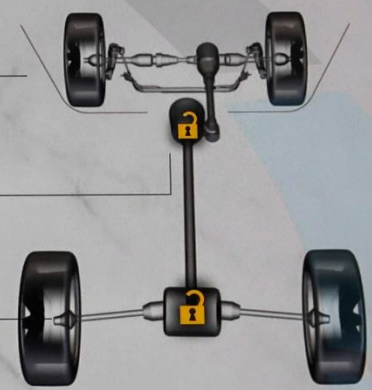

MUTE

SCREEN OFF

Off Road Pages

Vehicle Dynamics

Accessory Gauges

Pitch & Roll

Selec-Terrain

Suspension

Steering Angle: 0°

Transfer Case: Unlocked

Rear Axel Locker: Unlocked

55°22'02" E 25°10'06" N Altitude: -18 m AUTO

OFF OFF OFF OFF OFF OFF

LO 12:22 FM HIT967 LO

Ambient Color Personalization

Sync