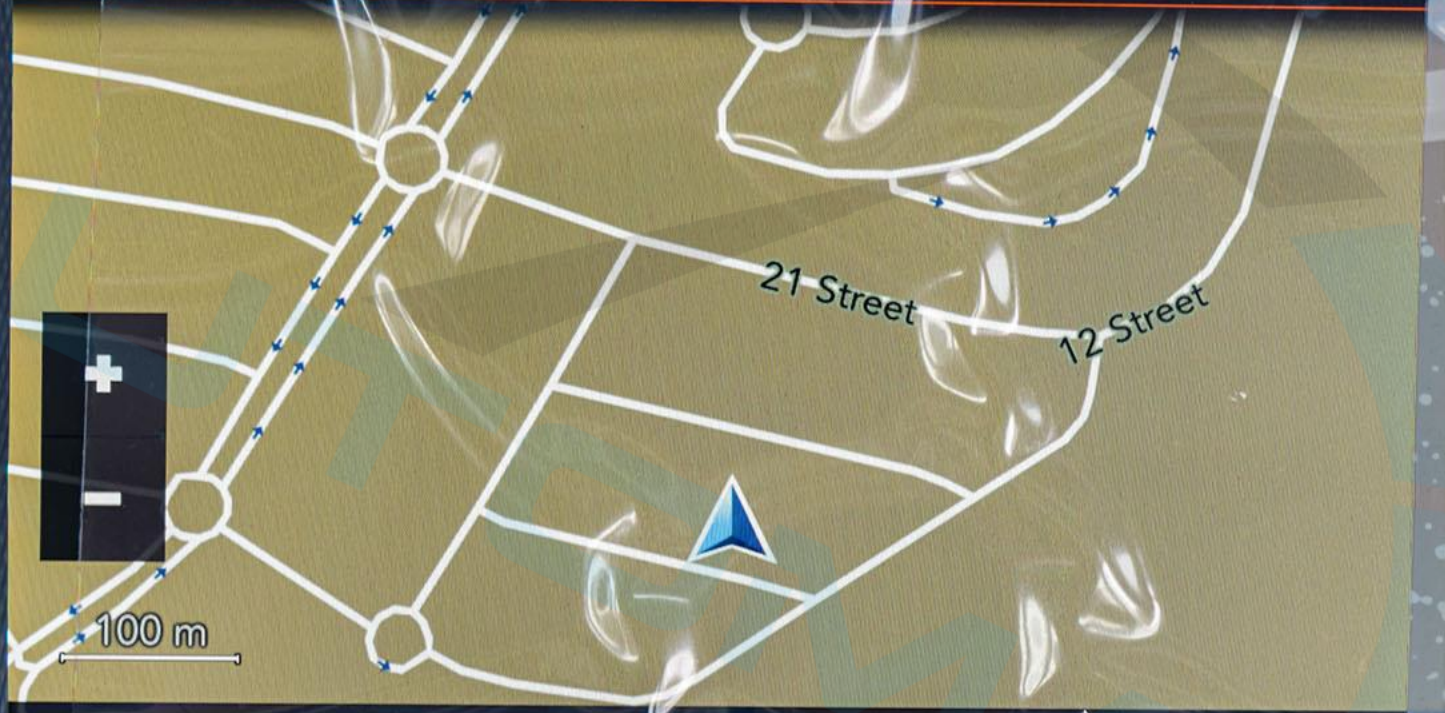

LO

FM 89.4

12:04

37°out.

LO

Menu

Current Street
Near Unnamed Road

Current Town
Dubai

89.4

Media

Climate

Controls

Apps

Nav

Phone

Settings