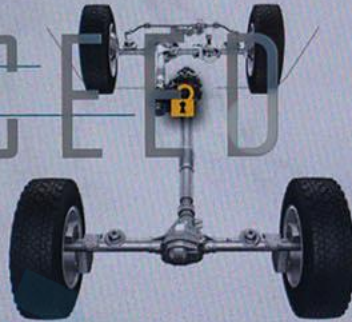

Off Road Pages

Vehicle Dynamics

Accessory Gauges

Pitch & Roll

Steering Angle:

Transfer Case
Unlocked

2H

55°21'60" E