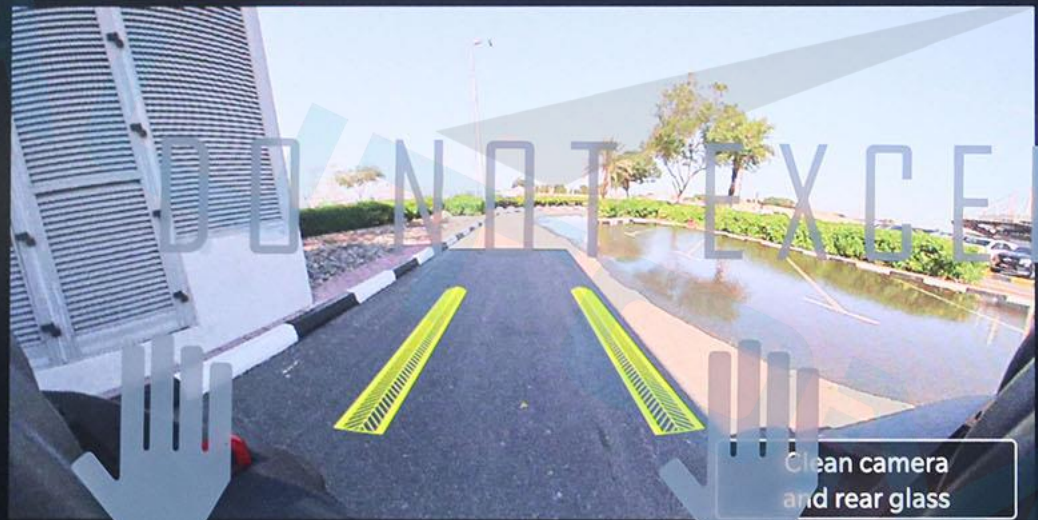

Pitch & Roll
26 km

km/h

ON OFF

BEAR WIPER

DO NOT PRESS

Clean camera and rear glass

Jeep

DO NOT PRESS