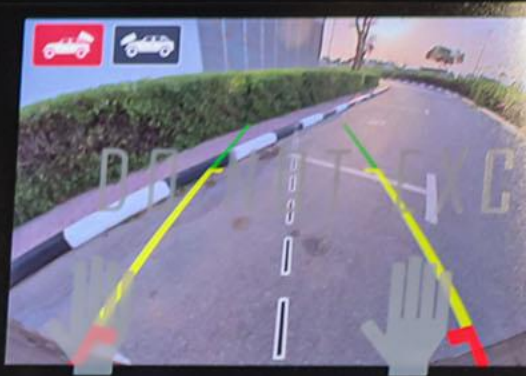

FIN

AIRBAG

Jeep

ALREADY

SE 96°F

Key Fob Has Left the Vehicle

Press Off to clear

SET+
CANC RES
SET-