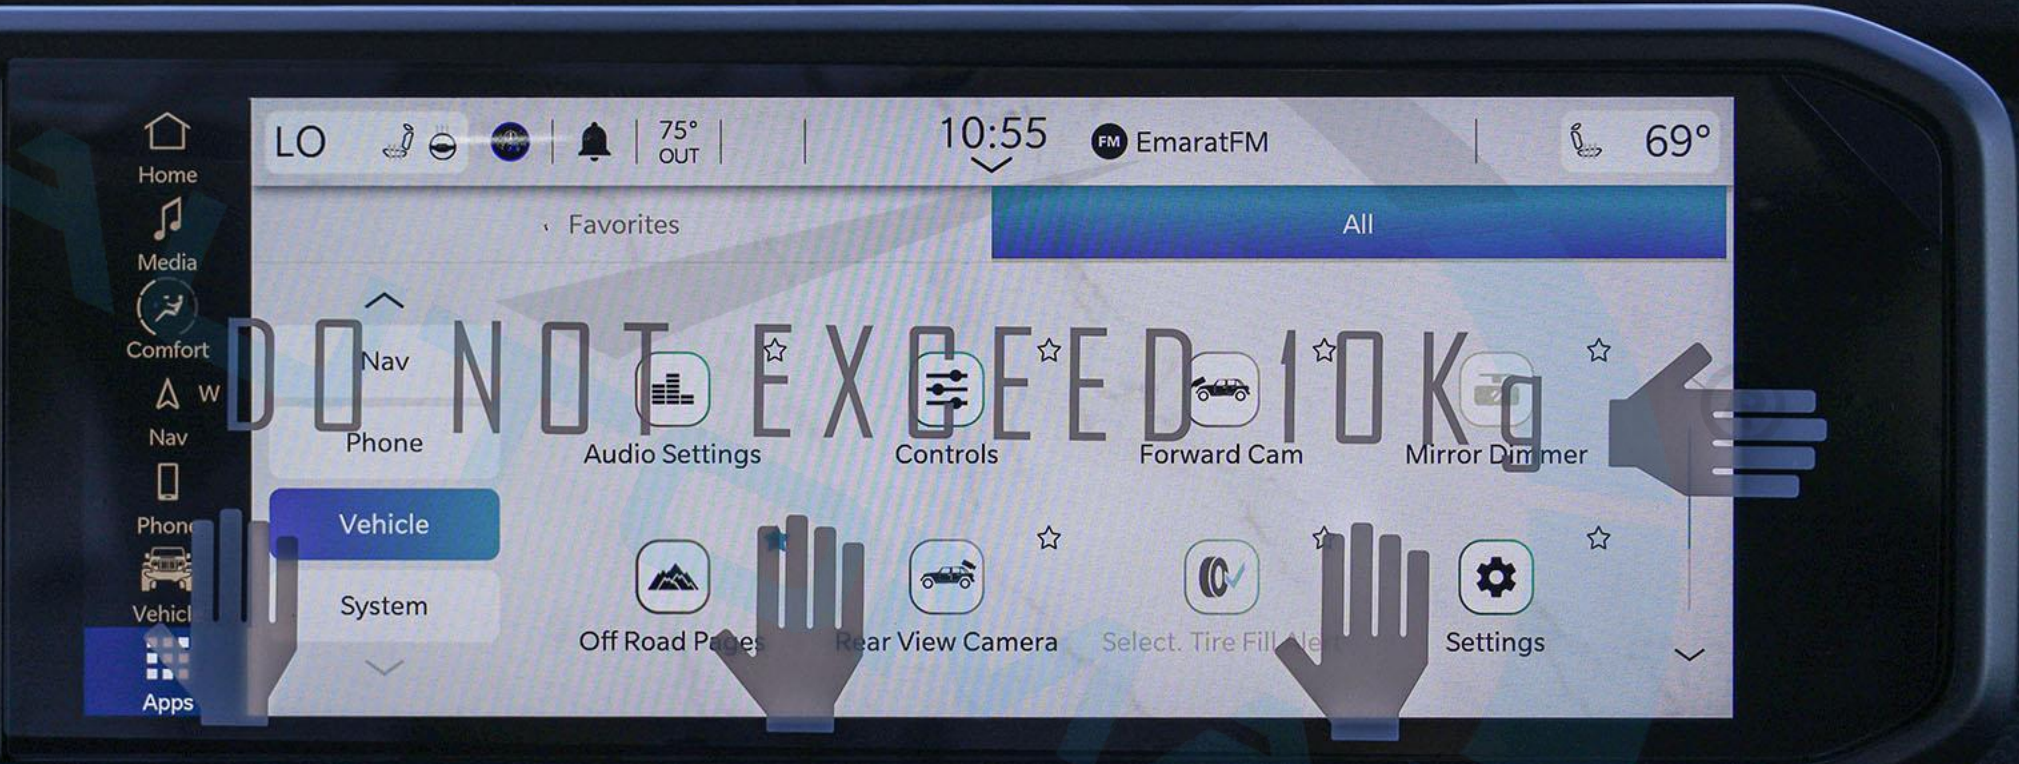

DO NOT PRESS

LO

75°
OUT

10:55

FM EmaratFM

69°

Favorites

All

DO NOT EXCEED 10KG

Home

Media

Comfort

Nav

Phone

Vehicle

Apps

Nav

Phone

Vehicle

System

Audio Settings

Controls

Forward Cam

Mirror Dimmer

Off Road Pages

Rear View Camera

Select. Tire Fill

Settings